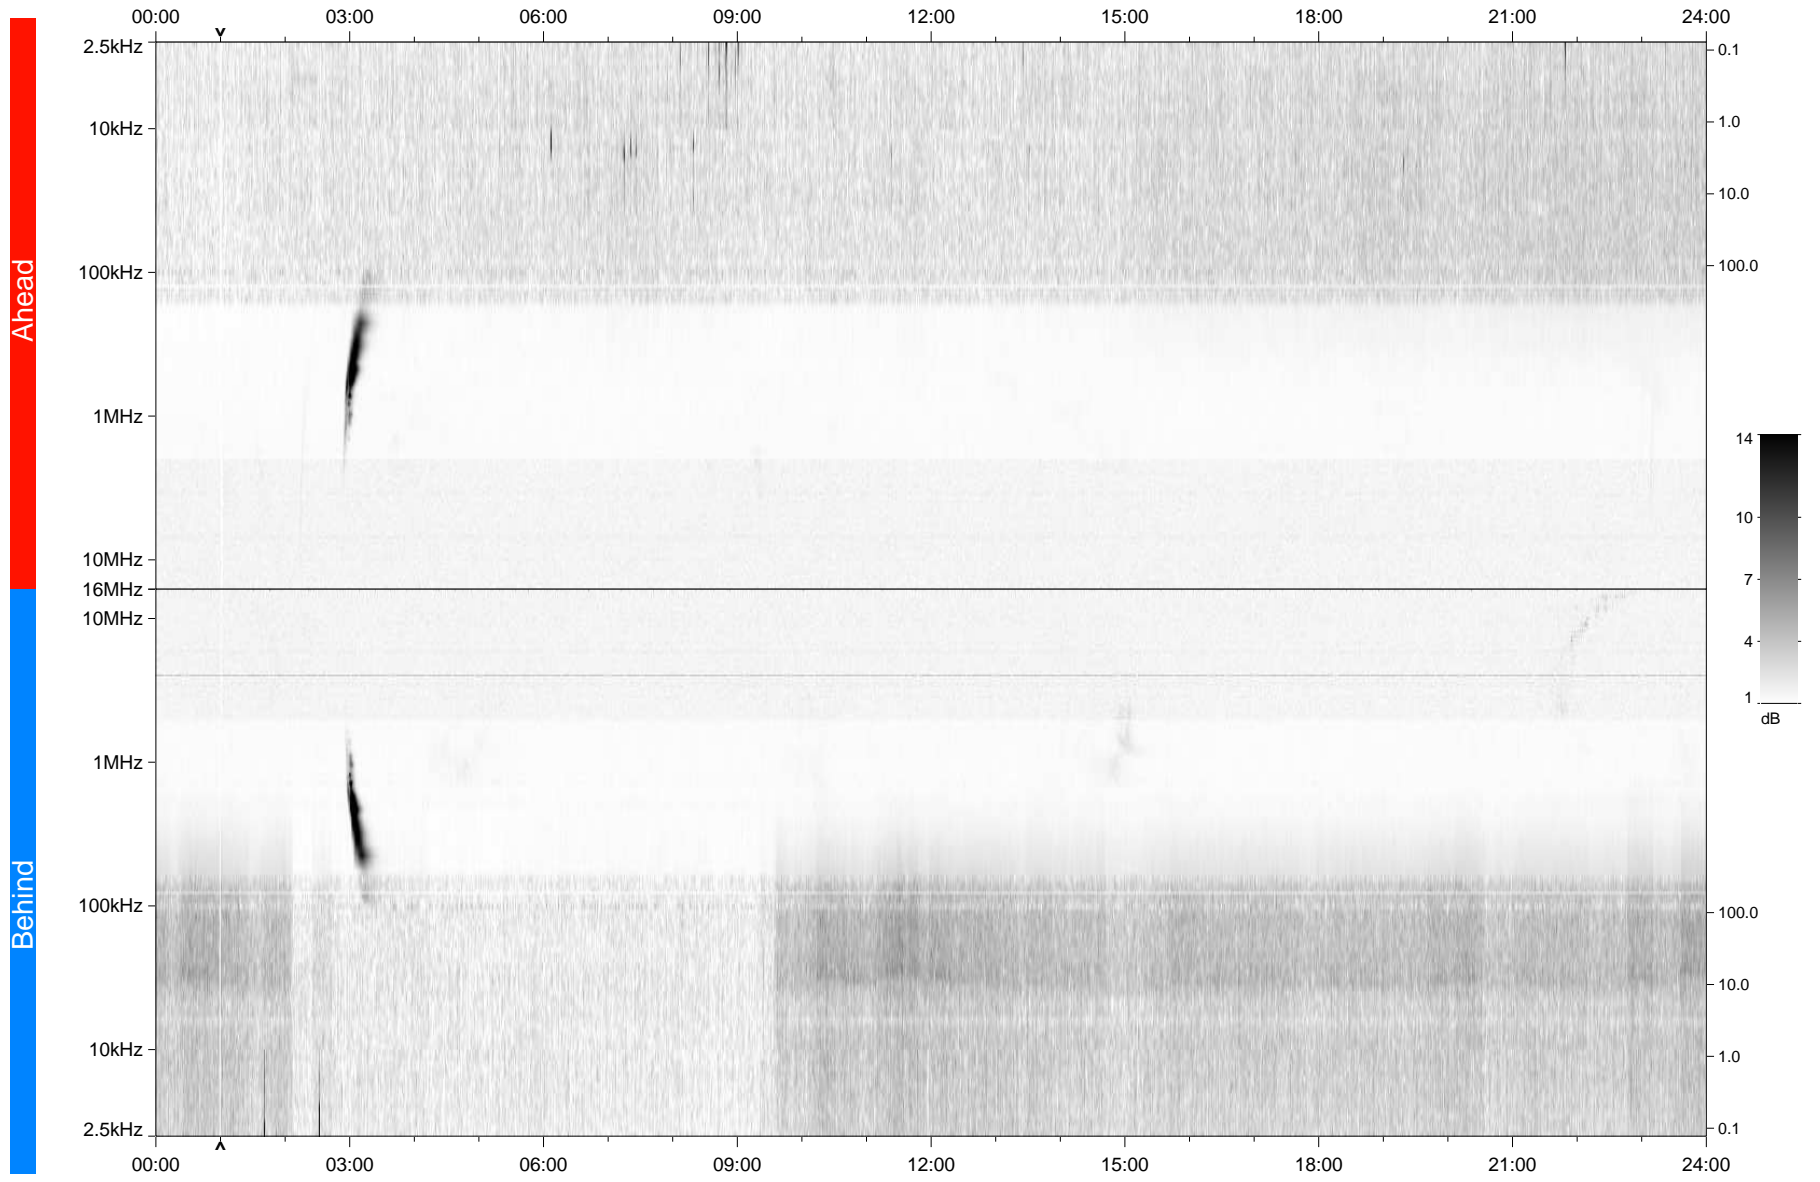

# STEREO/WAVES Daily Summary - 29-Sep-2010 (DOY 272)

Ahead source file: swaves\_ahead\_2010\_272\_1\_04.fin  
Ahead PSE Angle: 82.8°

Behind PSE Angle: -76.8°  
Behind source file: swaves\_behind\_2010\_272\_1\_04.fin

Time (UTC)

file: stereo\_swaves\_daily-summary\_gray\_20100929\_v04  
made by: space.umn.edu on macOS with TDL 8.8.2 on 2022-10-16 14:22:39, with Tlib V945 / dynspec V311