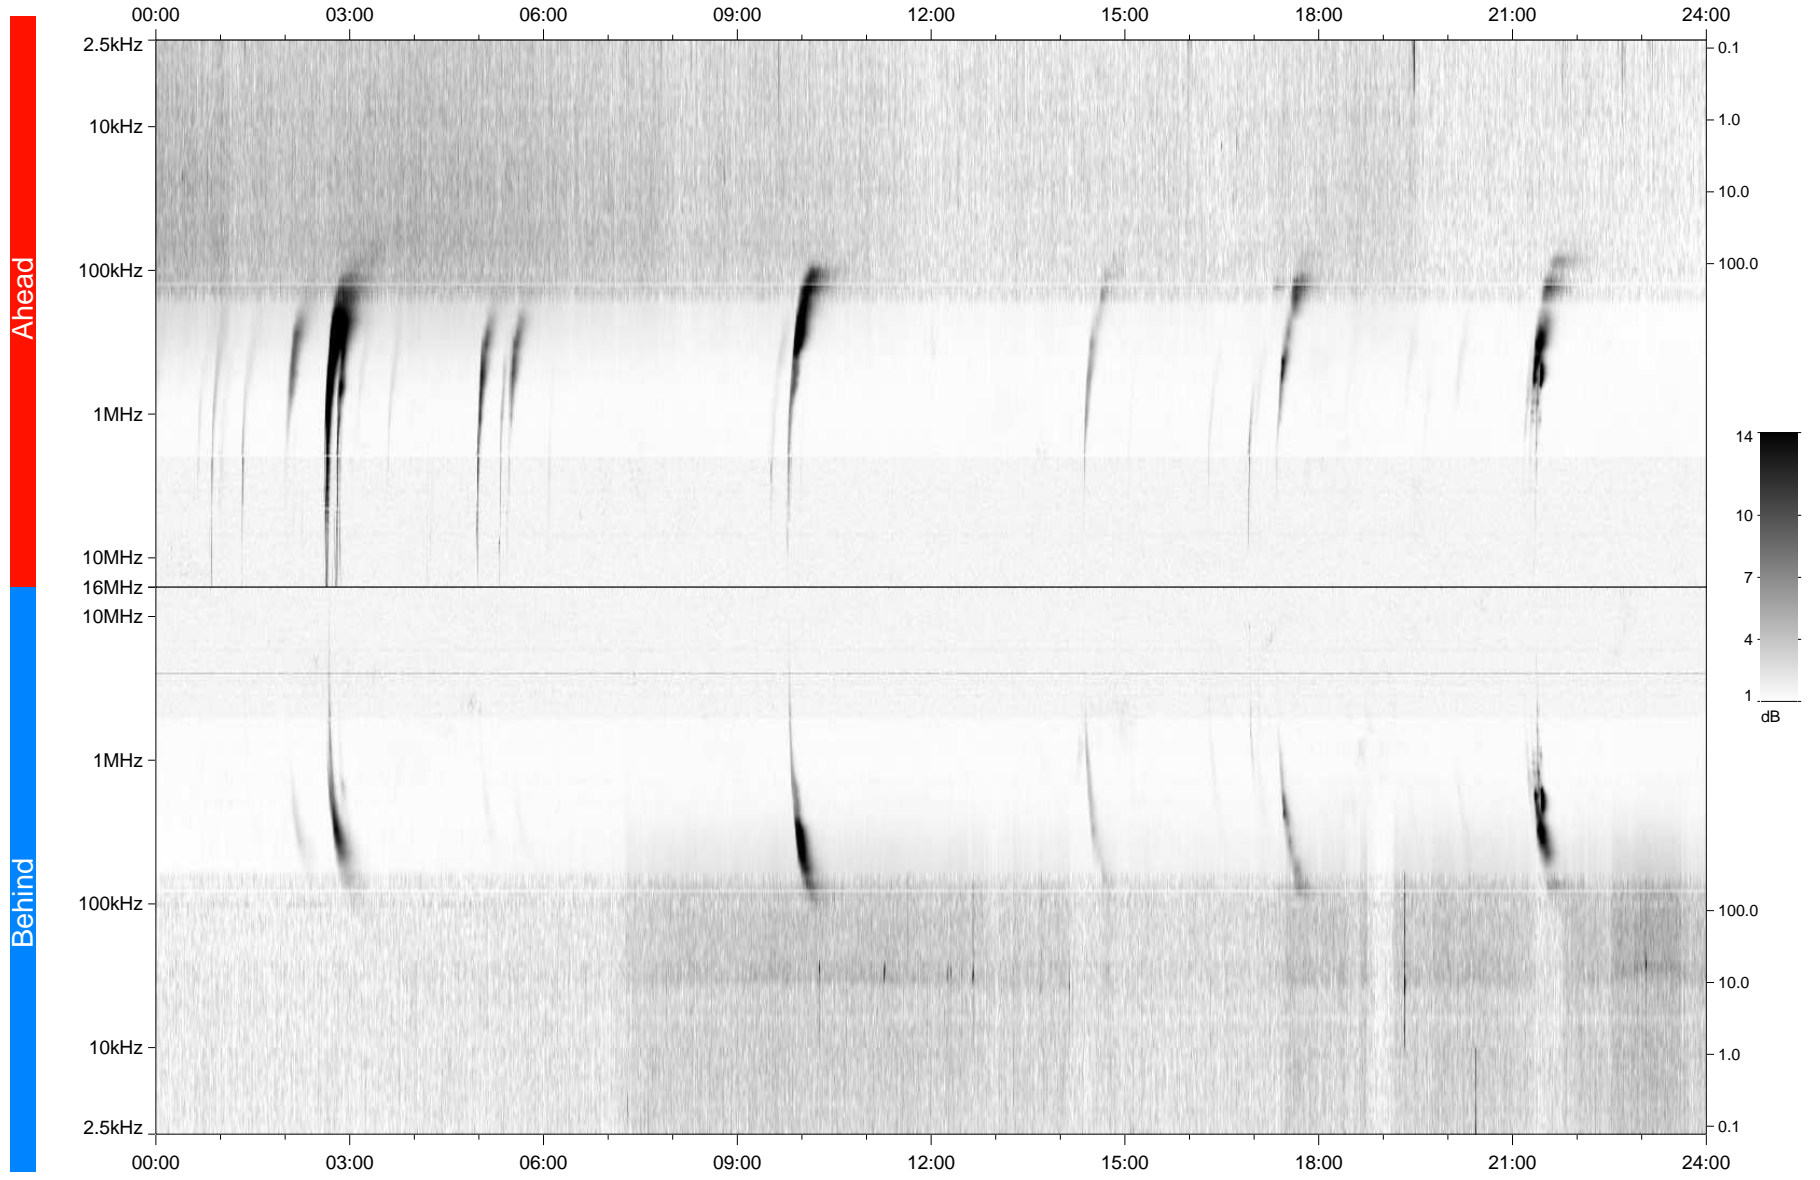

# STEREO/WAVES Daily Summary - 28-Sep-2010 (DOY 271)

Ahead source file: swaves\_ahead\_2010\_271\_1\_04.fin  
Ahead PSE Angle: 82.6°

Behind PSE Angle: -76.7°  
Behind source file: swaves\_behind\_2010\_271\_1\_04.fin

Time (UTC)

file: stereo\_swaves\_daily-summary\_gray\_20100928\_v04  
made by: space.umn.edu on macOS with TDL 8.8.2 on 2022-10-16 14:19:49, with TLib V945 / dynspec V311