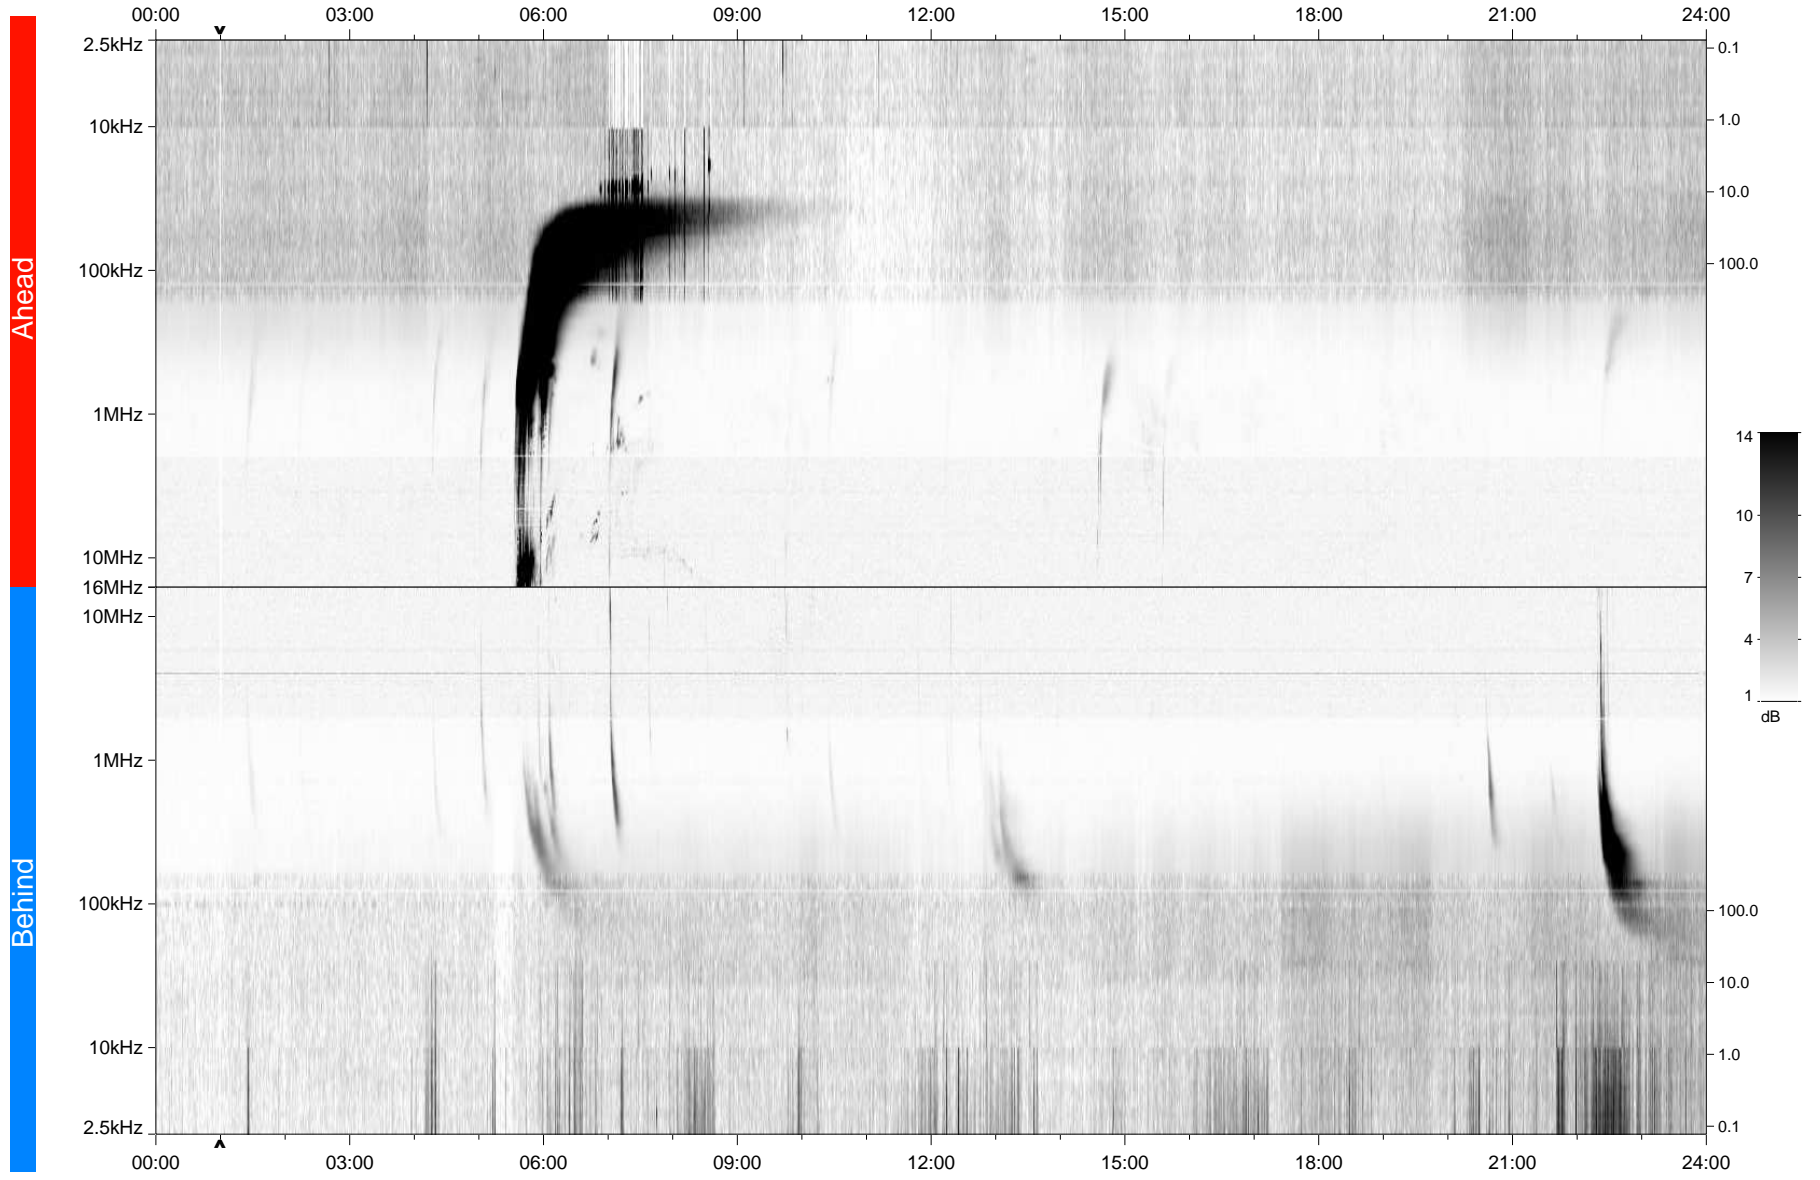

STEREO/WAVES Daily Summary - 18-Aug-2010 (DOY 230)

Ahead source file: swaves_ahead_2010_230_1_04.fin
Ahead PSE Angle: 79.8°

Behind PSE Angle: -72.4°
Behind source file: swaves_behind_2010_230_1_04.fin

Time (UTC)

file: stereo_swaves_daily-summary_gray_20100818_v04
made by: space.umn.edu on macOS with TDL 8.8.2 on 2022-10-16 12:23:15, with TLib V945 / dynspec V311