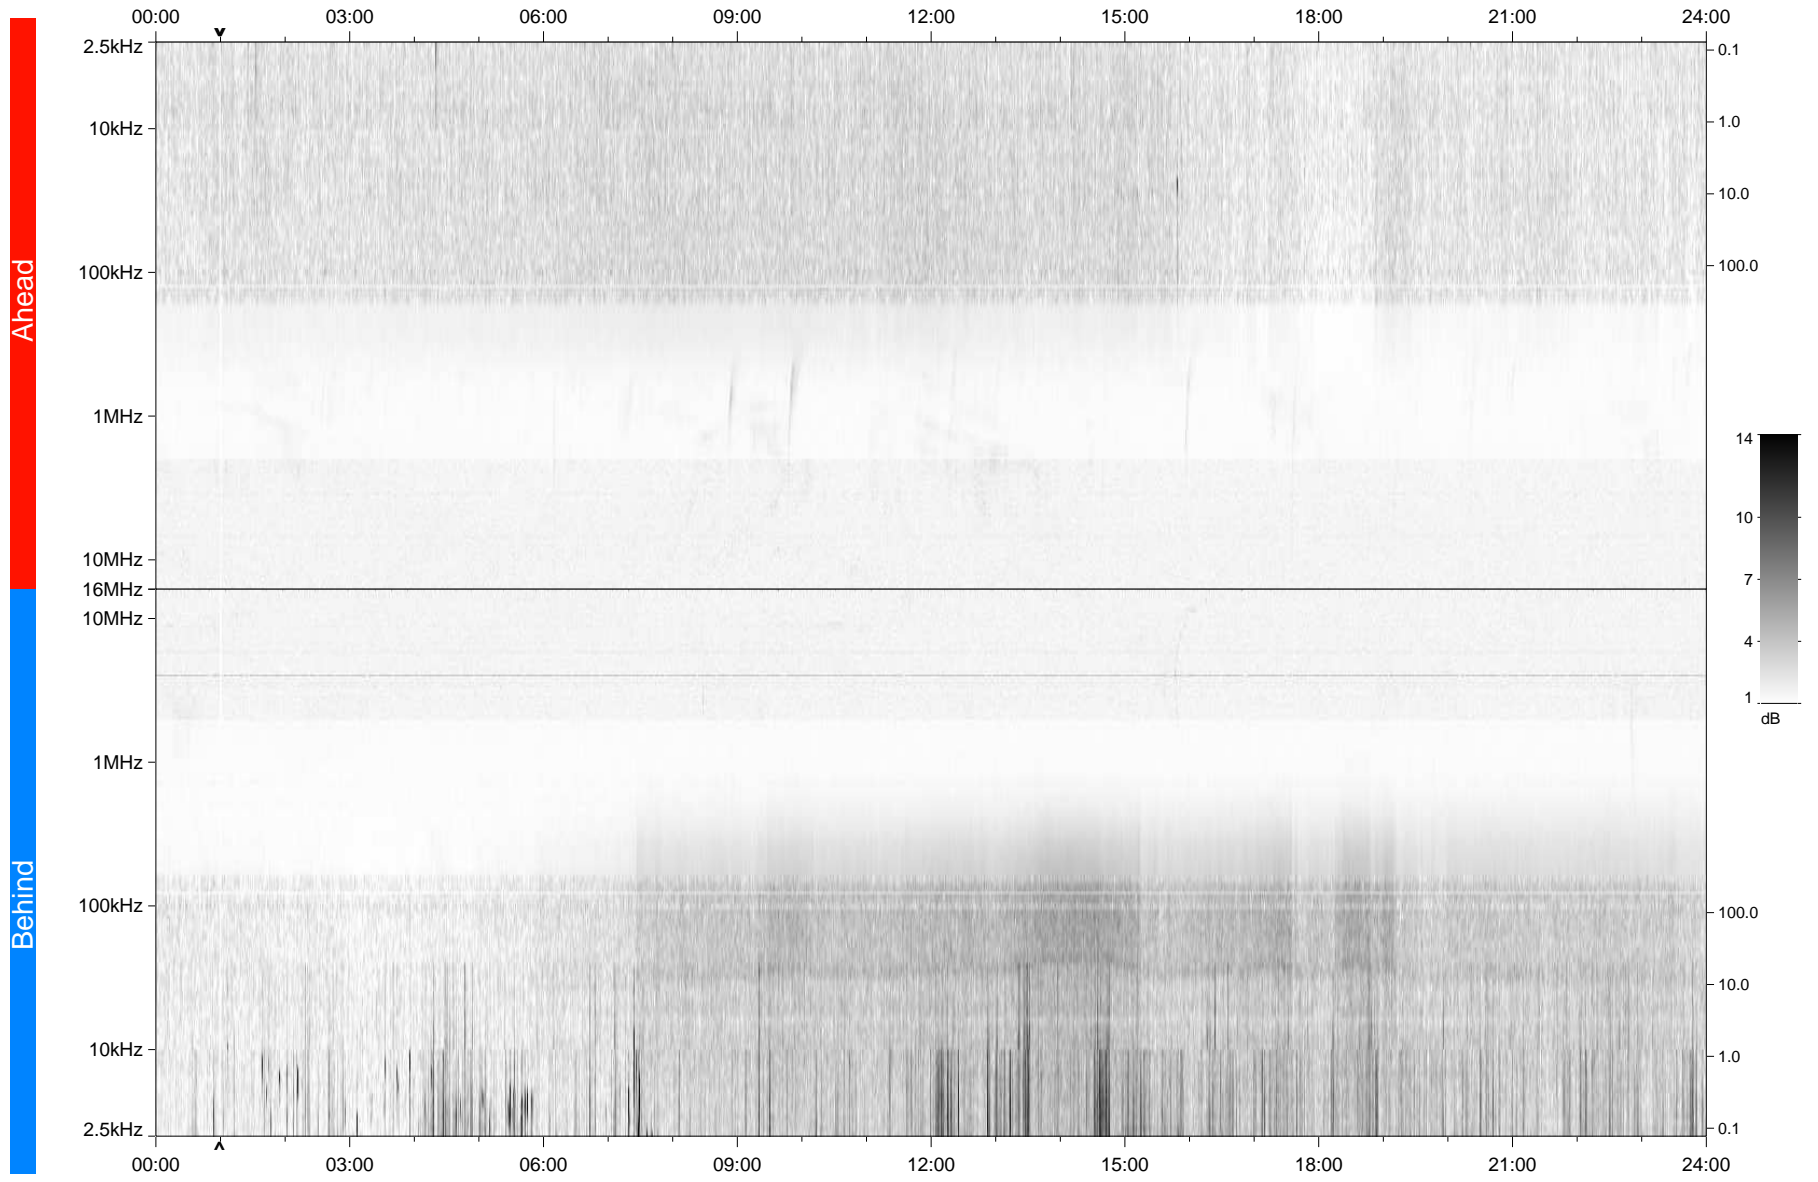

STEREO/WAVES Daily Summary - 16-Aug-2010 (DOY 228)

Ahead source file: swaves_ahead_2010_228_1_04.fin
Ahead PSE Angle: 79.7°

Behind PSE Angle: -72.2°
Behind source file: swaves_behind_2010_228_1_04.fin

Time (UTC)

file: stereo_swaves_daily-summary_gray_20100816_v04
made by: space.umn.edu on macOS with TDL 8.8.2 on 2022-10-16 12:17:40, with TLib V945 / dynspec V311