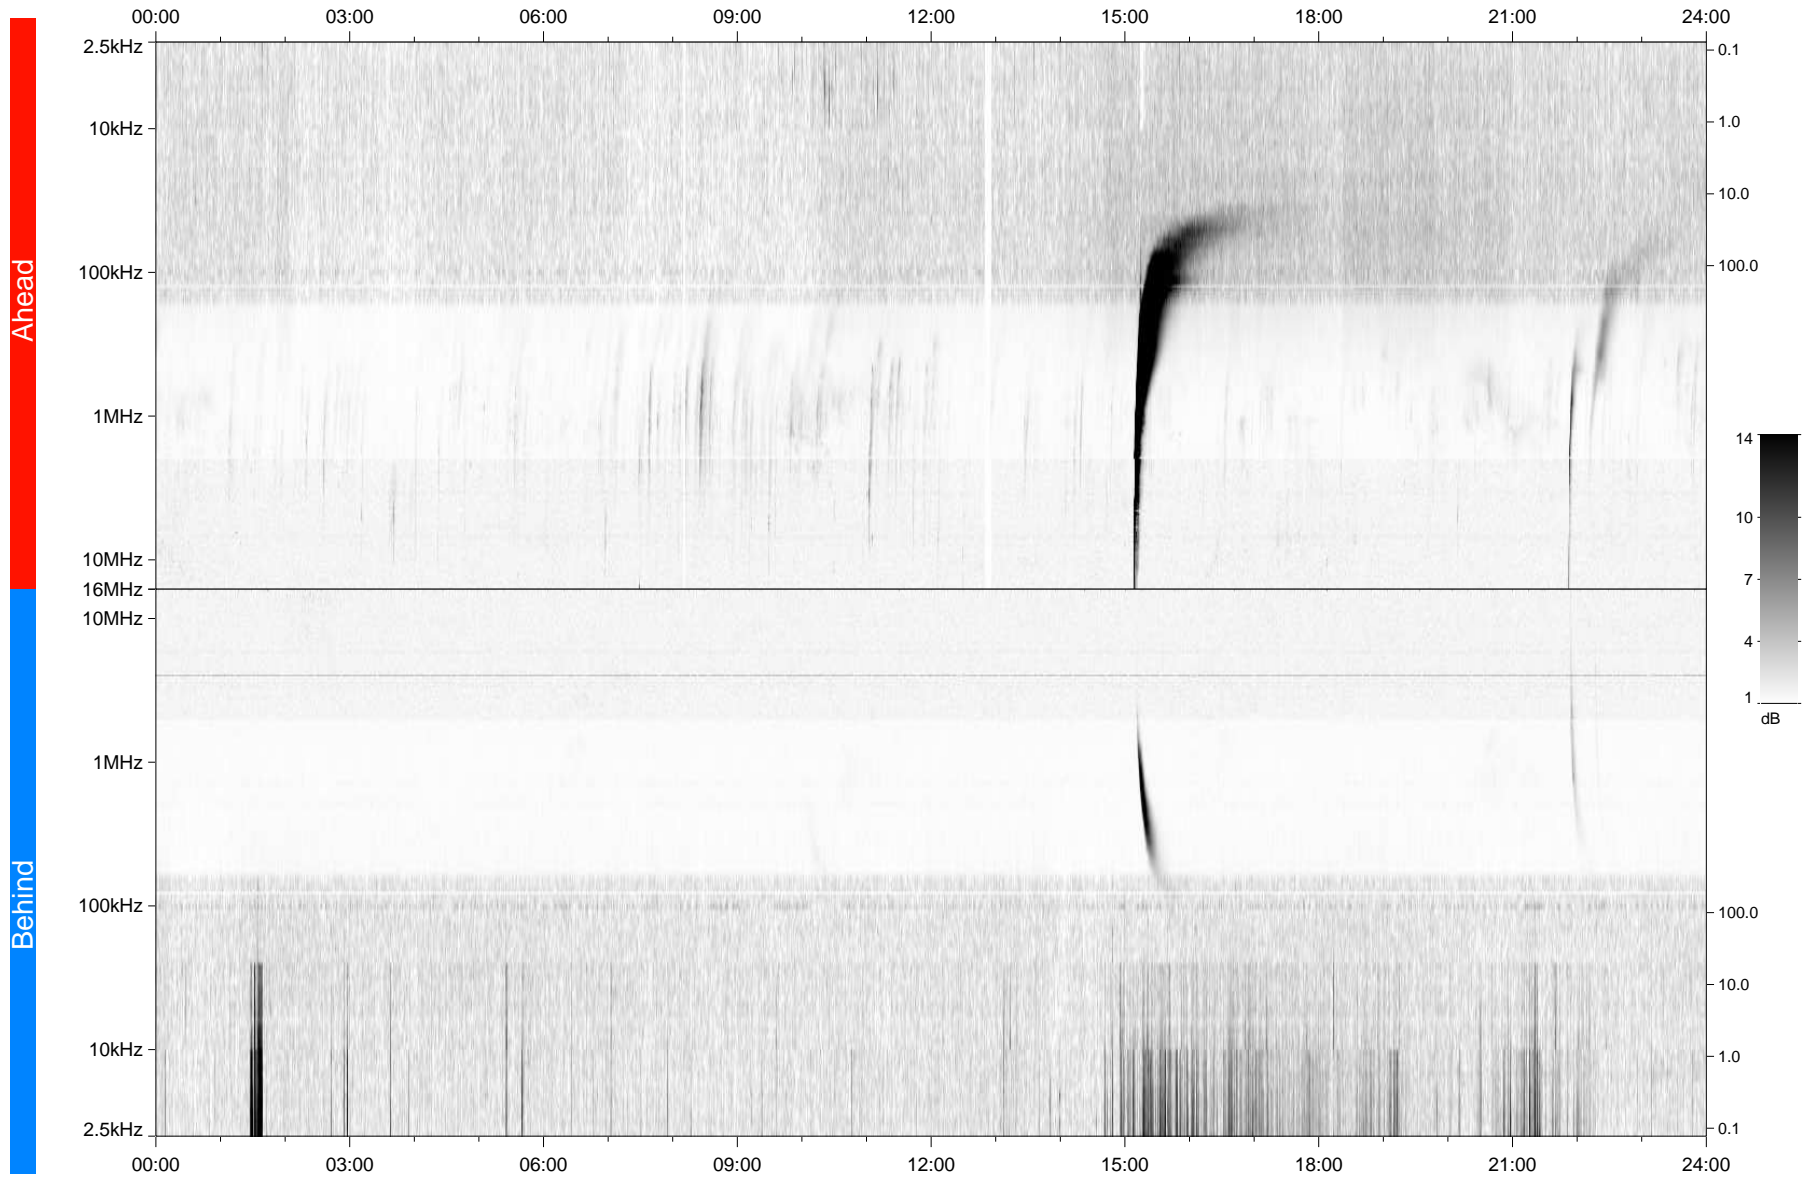

STEREO/WAVES Daily Summary - 13-Aug-2010 (DOY 225)

Ahead source file: swaves_ahead_2010_225_1_04.fin
Ahead PSE Angle: 79.4°

Behind PSE Angle: -72.0°
Behind source file: swaves_behind_2010_225_1_04.fin

Time (UTC)

file: stereo_swaves_daily-summary_gray_20100813_v04
made by: space.umn.edu on macOS with TDL 8.8.2 on 2022-10-16 12:09:05, with Tlib V945 / dynspec V311