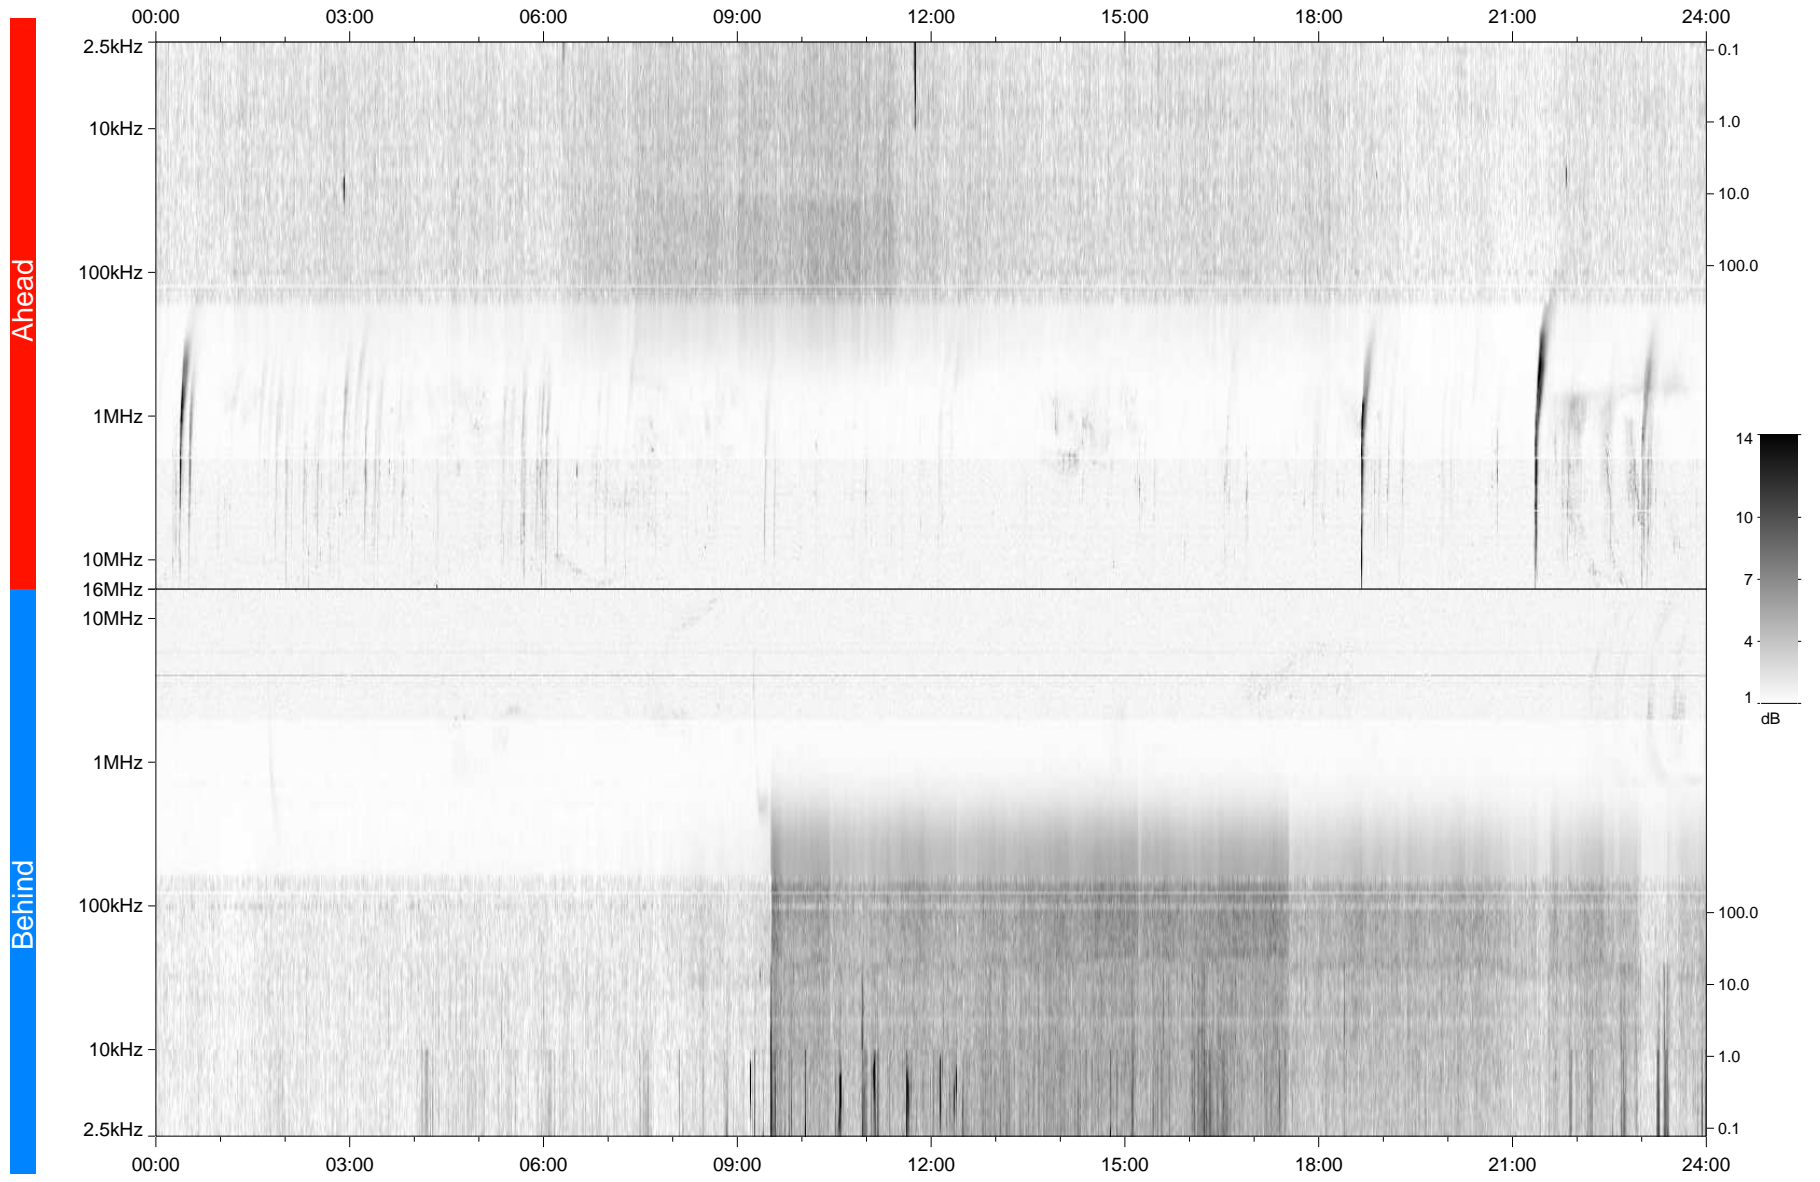

STEREO/WAVES Daily Summary - 11-Aug-2010 (DOY 223)

Ahead source file: swaves_ahead_2010_223_1_04.fin
Ahead PSE Angle: 79.3°

Behind PSE Angle: -71.8°
Behind source file: swaves_behind_2010_223_1_04.fin

Time (UTC)

file: stereo_swaves_daily-summary_gray_20100811_v04
made by: space.umn.edu on macOS with IDL 8.8.2 on 2022-10-16 12:03:26, with TLib V945 / dynspec V311