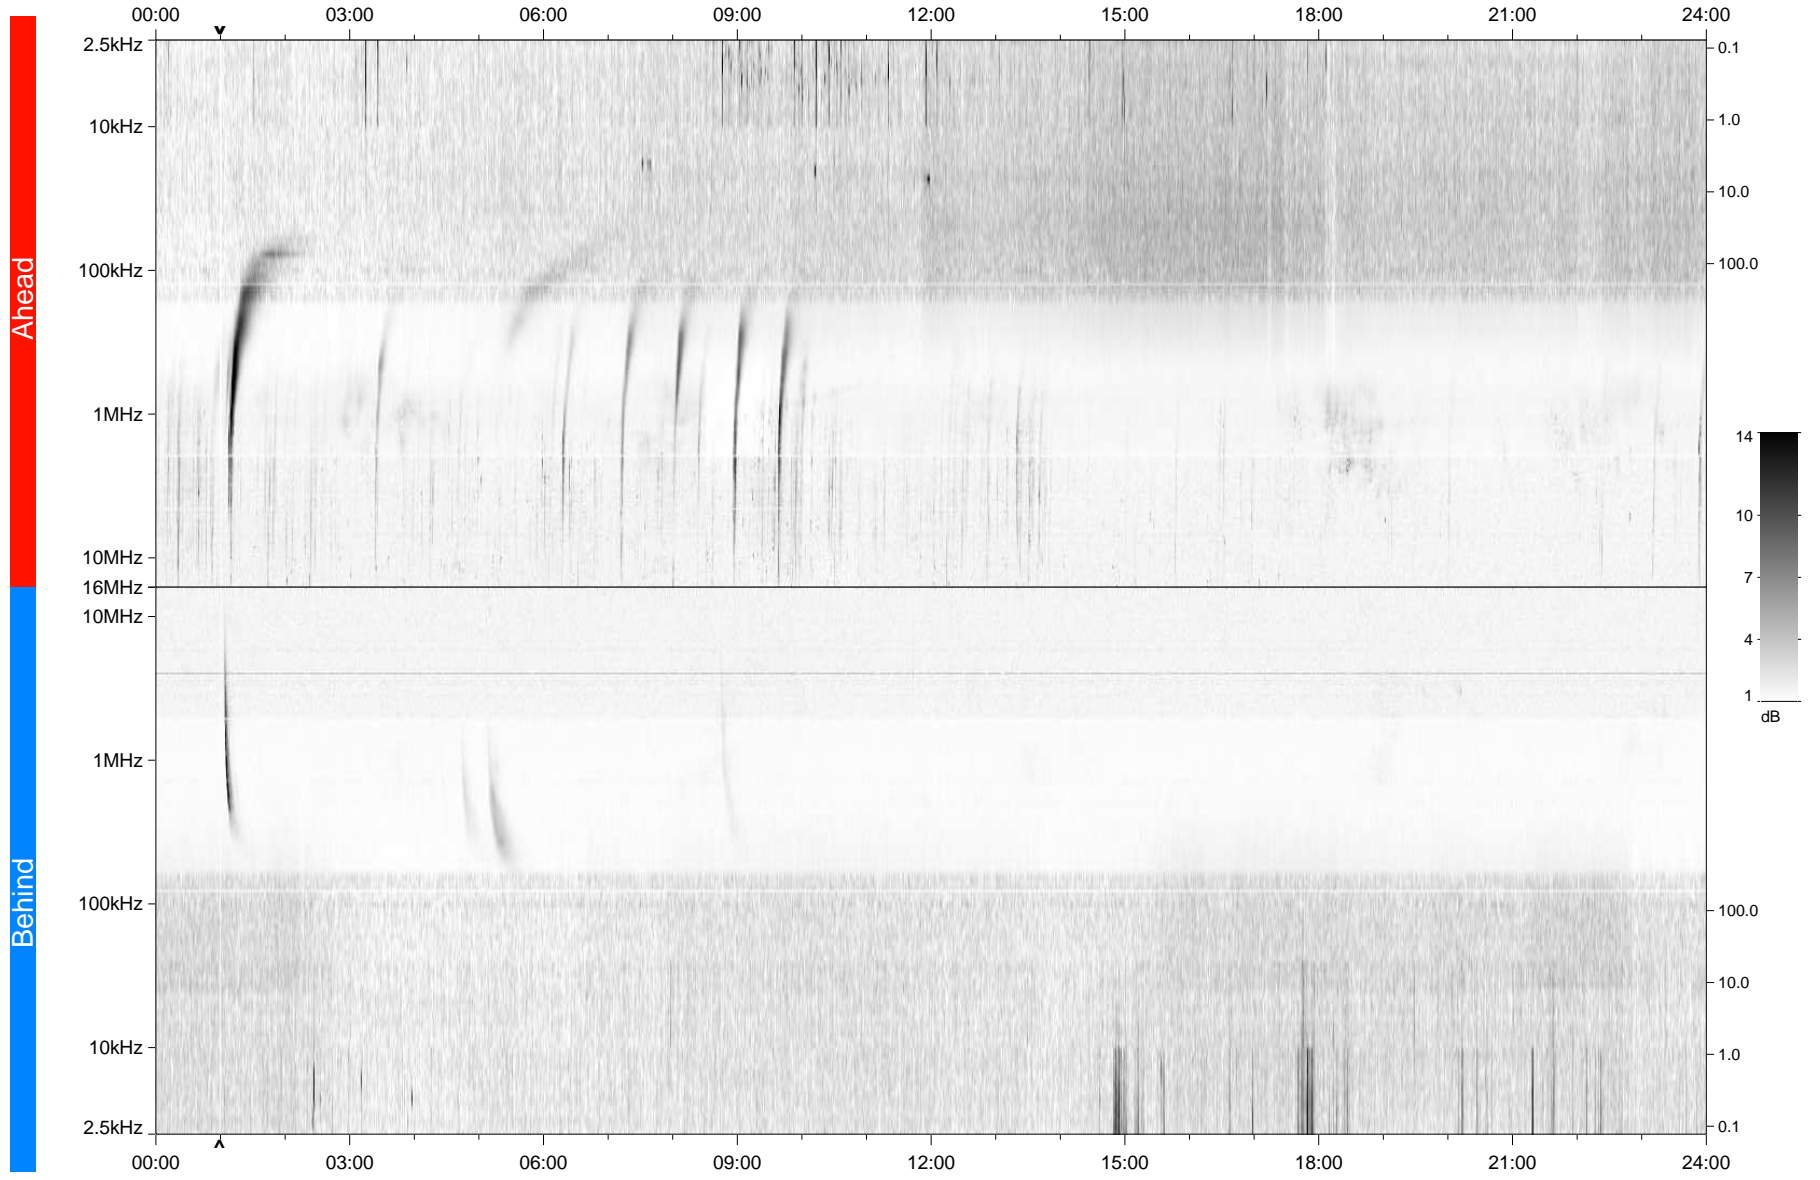

STEREO/WAVES Daily Summary - 10-Aug-2010 (DOY 222)

Ahead source file: swaves_ahead_2010_222_1_04.fin
Ahead PSE Angle: 79.2°

Behind PSE Angle: -71.8°
Behind source file: swaves_behind_2010_222_1_04.fin

Time (UTC)

file: stereo_swaves_daily-summary_gray_20100810_v04
made by: space.umn.edu on macOS with TDL 8.8.2 on 2022-10-16 12:00:35, with Tlib V945 / dynspec V311