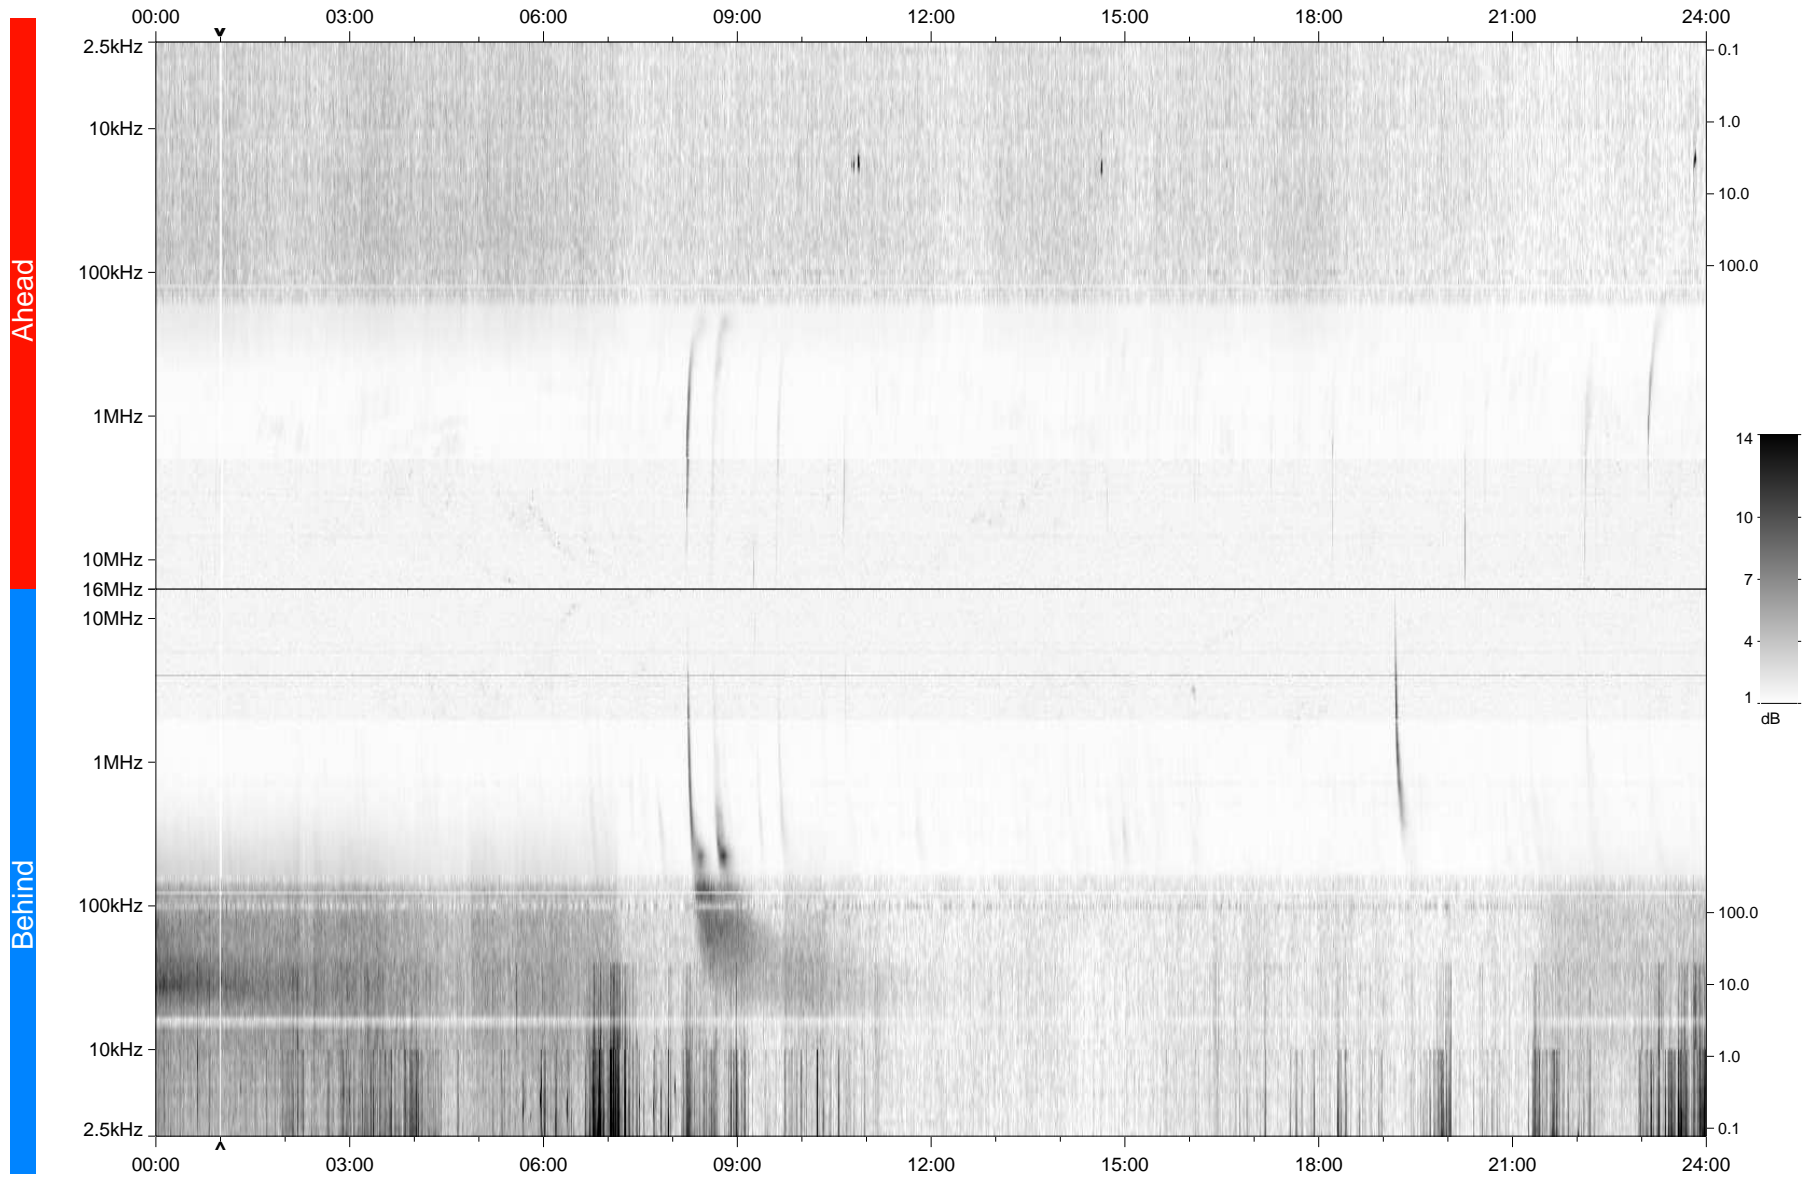

# STEREO/WAVES Daily Summary - 04-Aug-2010 (DOY 216)

Ahead source file: swaves\_ahead\_2010\_216\_1\_04.fin  
Ahead PSE Angle: 78.7°

Behind PSE Angle: -71.3°  
Behind source file: swaves\_behind\_2010\_216\_1\_04.fin

Time (UTC)

file: stereo\_swaves\_daily-summary\_gray\_20100804\_v04  
made by: space.umn.edu on macOS with TDL 8.8.2 on 2022-10-16 11:43:29, with TLib V945 / dynspec V311