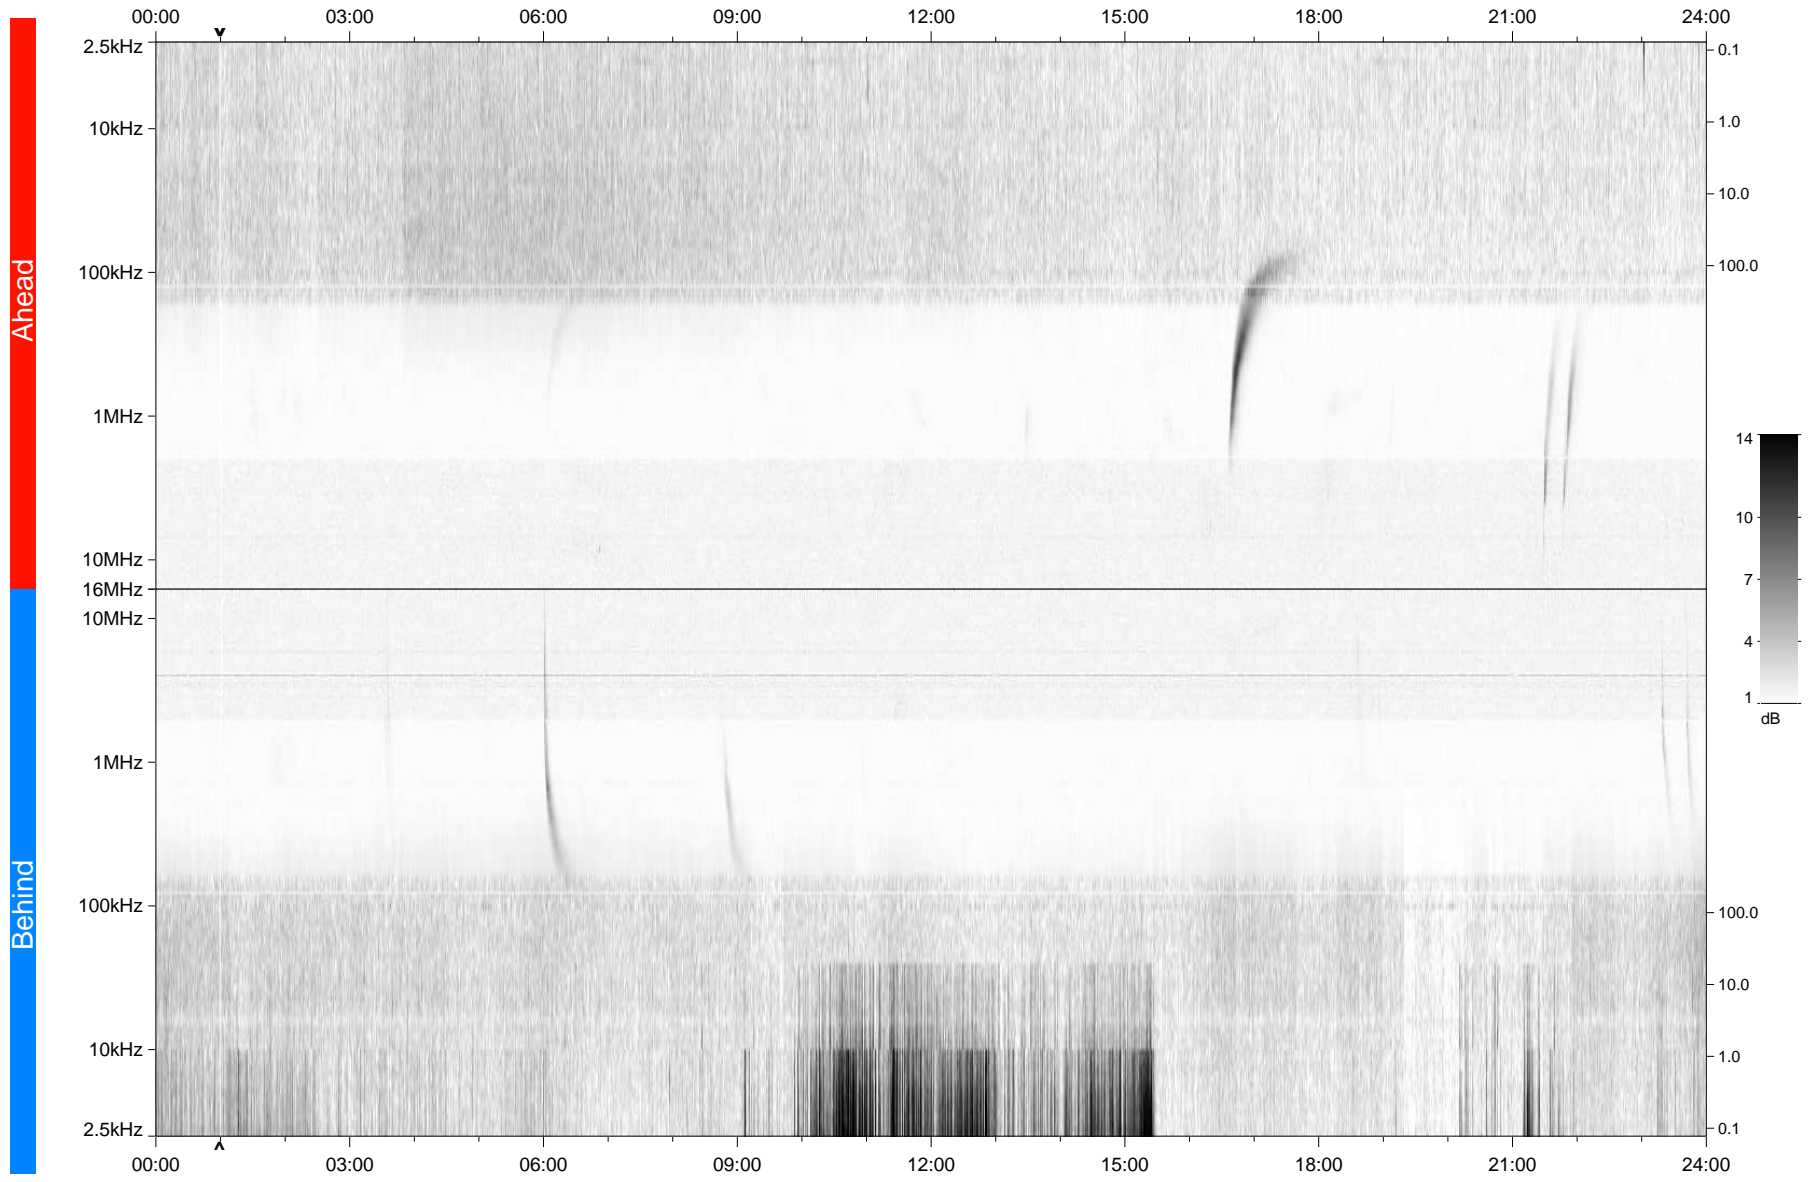

# STEREO/WAVES Daily Summary - 25-Jun-2010 (DOY 176)

Ahead source file: swaves\_ahead\_2010\_176\_1\_04.fin  
Ahead PSE Angle: 74.8°

Behind PSE Angle: -69.9°  
Behind source file: swaves\_behind\_2010\_176\_1\_04.fin

Time (UTC)

file: stereo\_swaves\_daily-summary\_gray\_20100625\_v04  
made by: space.umn.edu on macOS with IDL 8.8.2 on 2022-10-16 09:50:24, with TLib V945 / dynspec V311