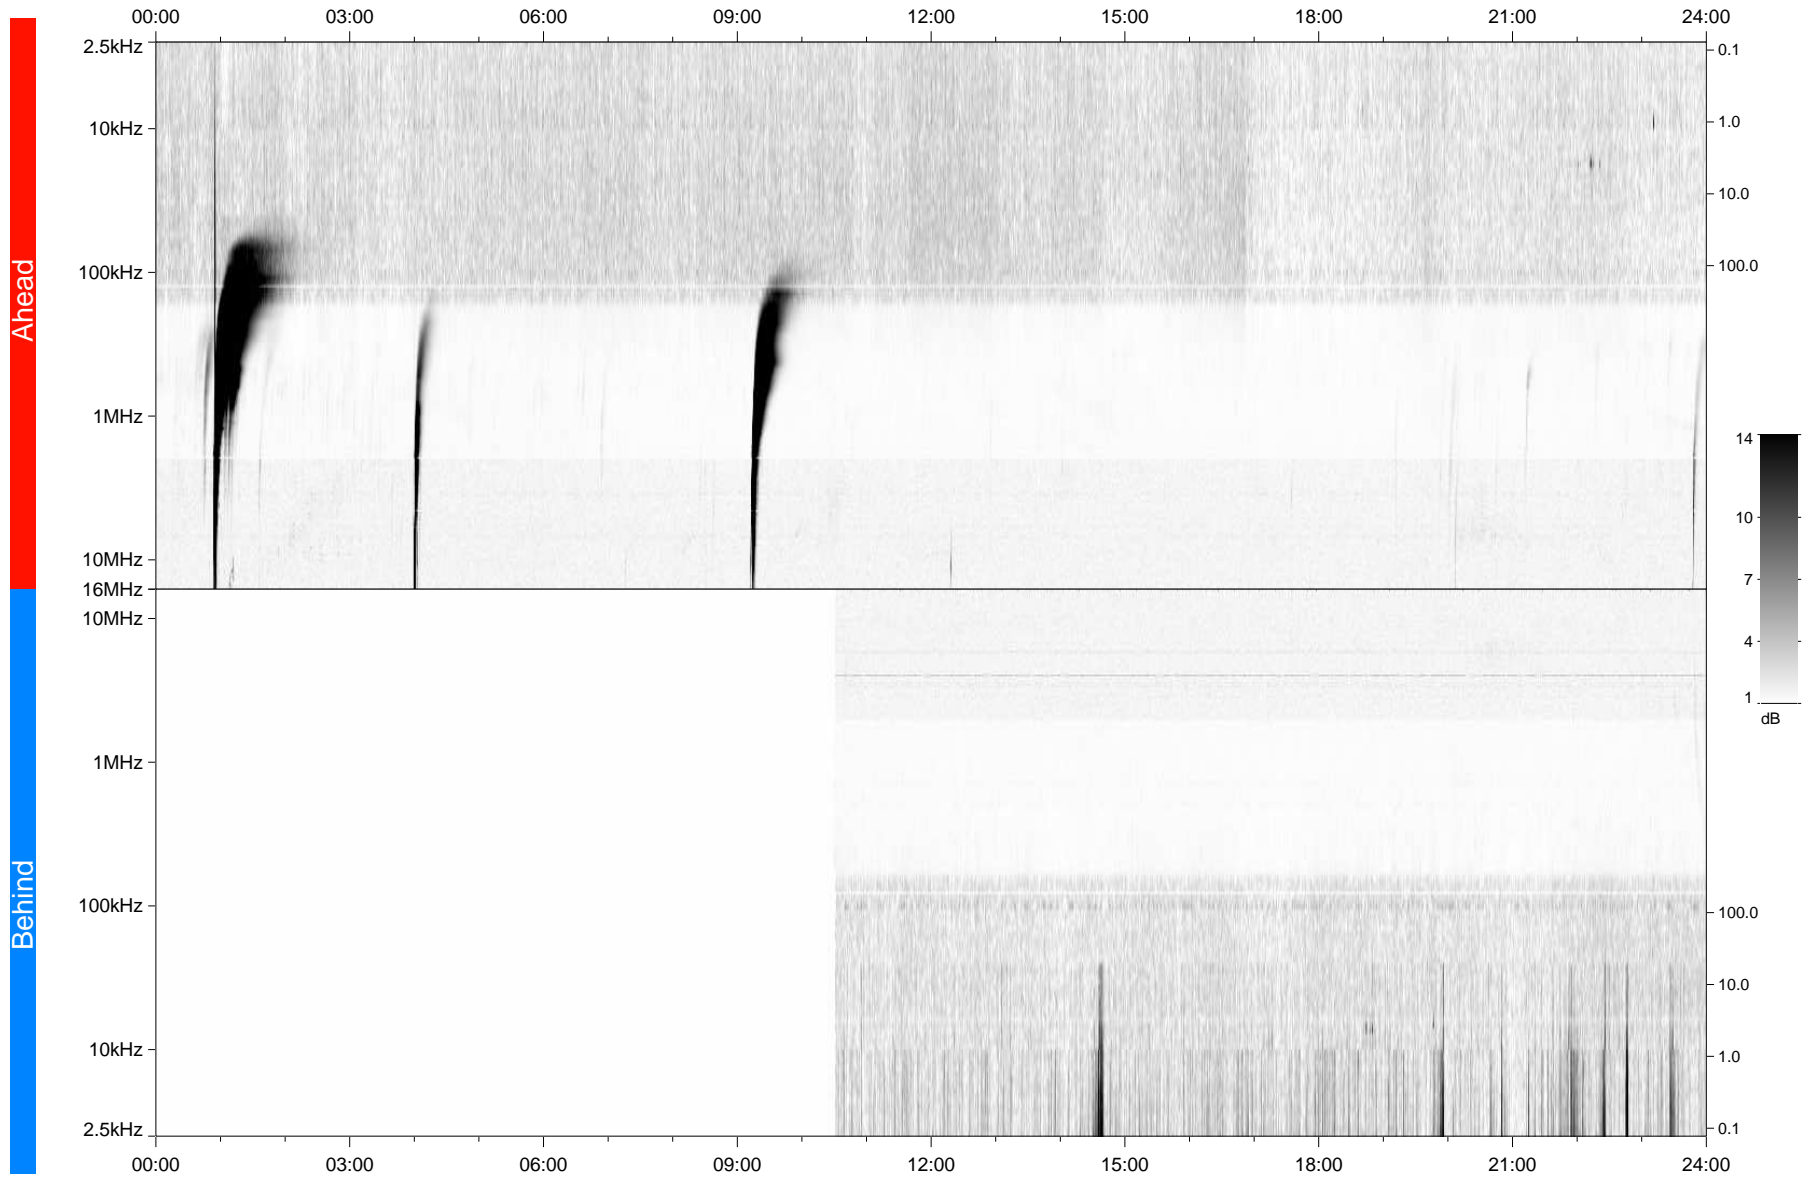

# STEREO/WAVES Daily Summary - 12-Jun-2010 (DOY 163)

Ahead source file: swaves\_ahead\_2010\_163\_1\_04.fin  
Ahead PSE Angle: 73.6°

Behind PSE Angle: -69.7°  
Behind source file: swaves\_behind\_2010\_163\_1\_04.fin

Time (UTC)

file: stereo\_swaves\_daily-summary\_gray\_20100612\_v04  
made by: space.umn.edu on macOS with IDL 8.8.2 on 2022-10-16 09:13:43, with TLib V945 / dynspec V311