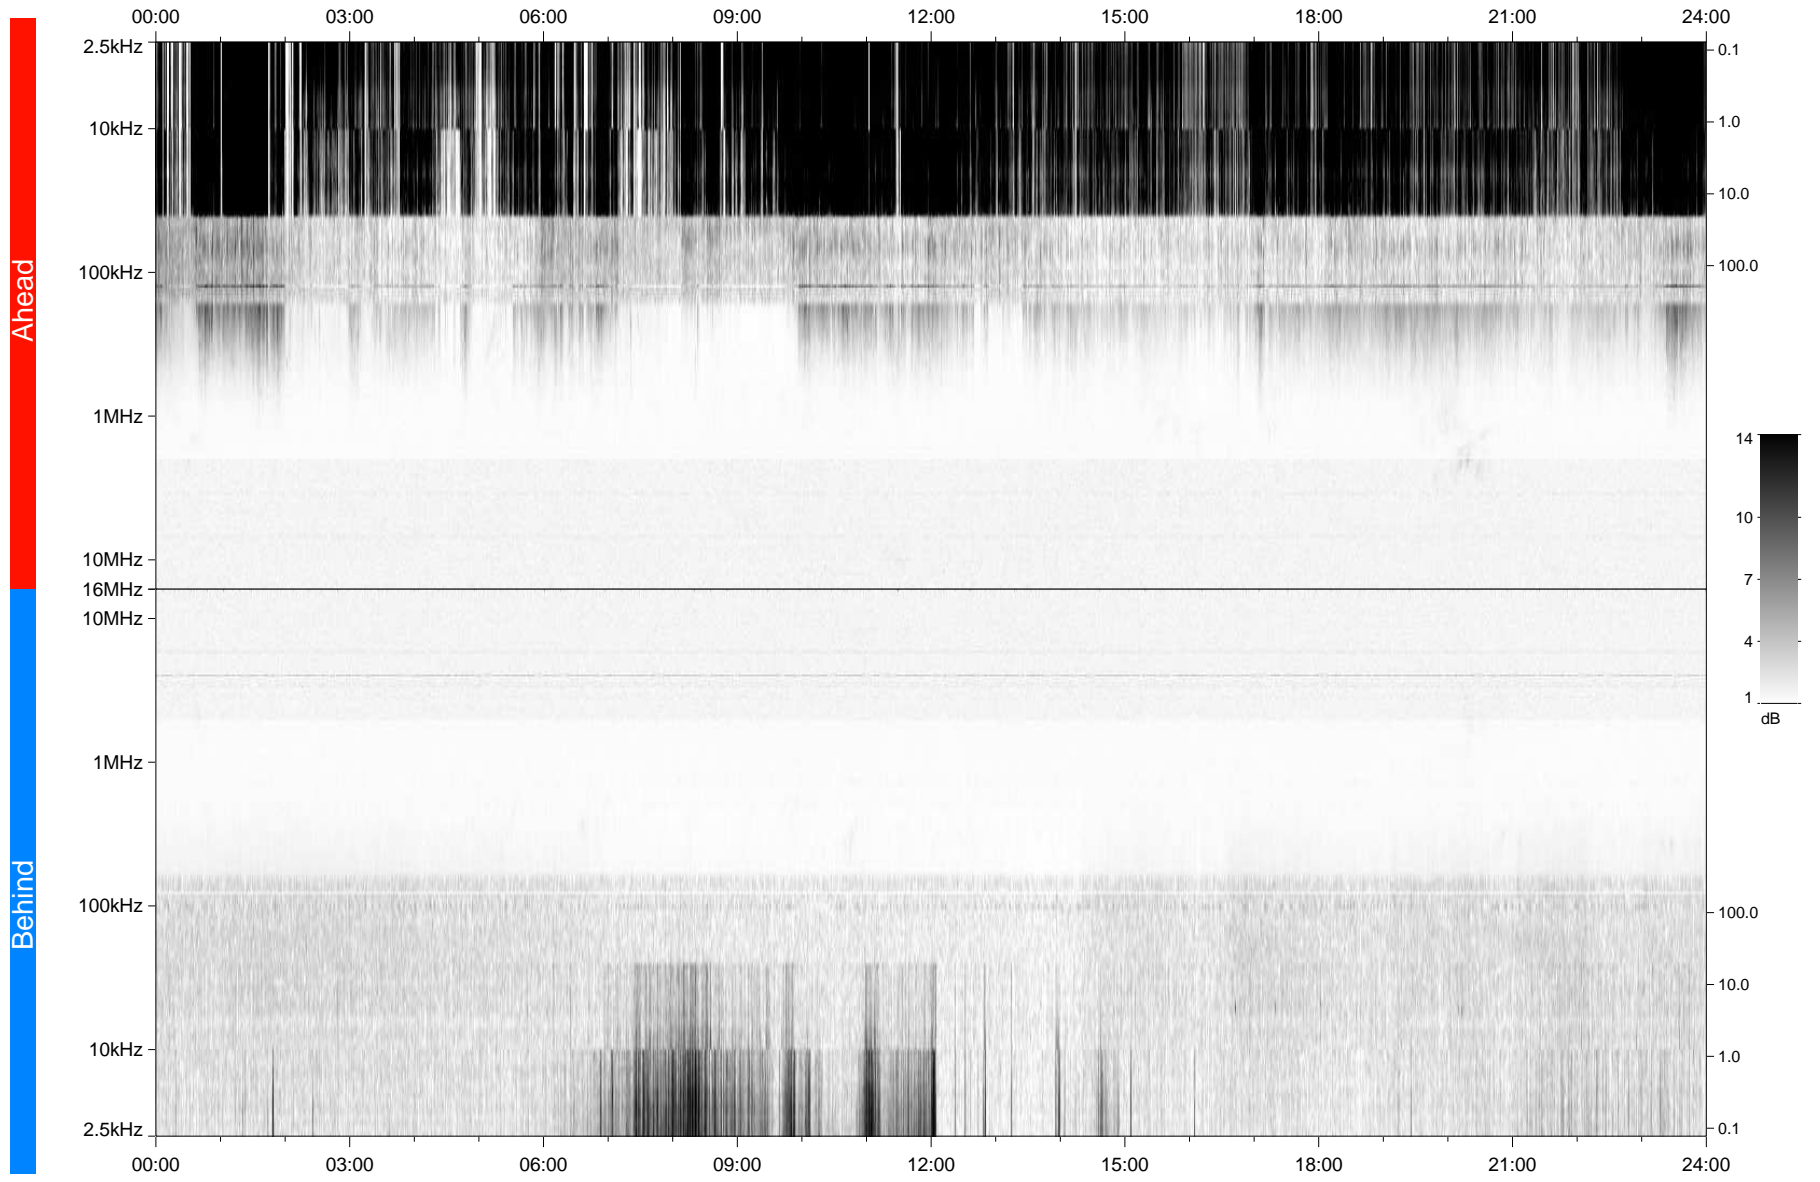

# STEREO/WAVES Daily Summary - 31-May-2010 (DOY 151)

Ahead source file: swaves\_ahead\_2010\_151\_1\_04.fin  
Ahead PSE Angle: 72.3°

Behind PSE Angle: -69.9°  
Behind source file: swaves\_behind\_2010\_151\_1\_04.fin

Time (UTC)

file: stereo\_swaves\_daily-summary\_gray\_20100531\_v04  
made by: space.umn.edu on macOS with IDL 8.8.2 on 2022-10-16 08:33:27, with TLib V945 / dynspec V311