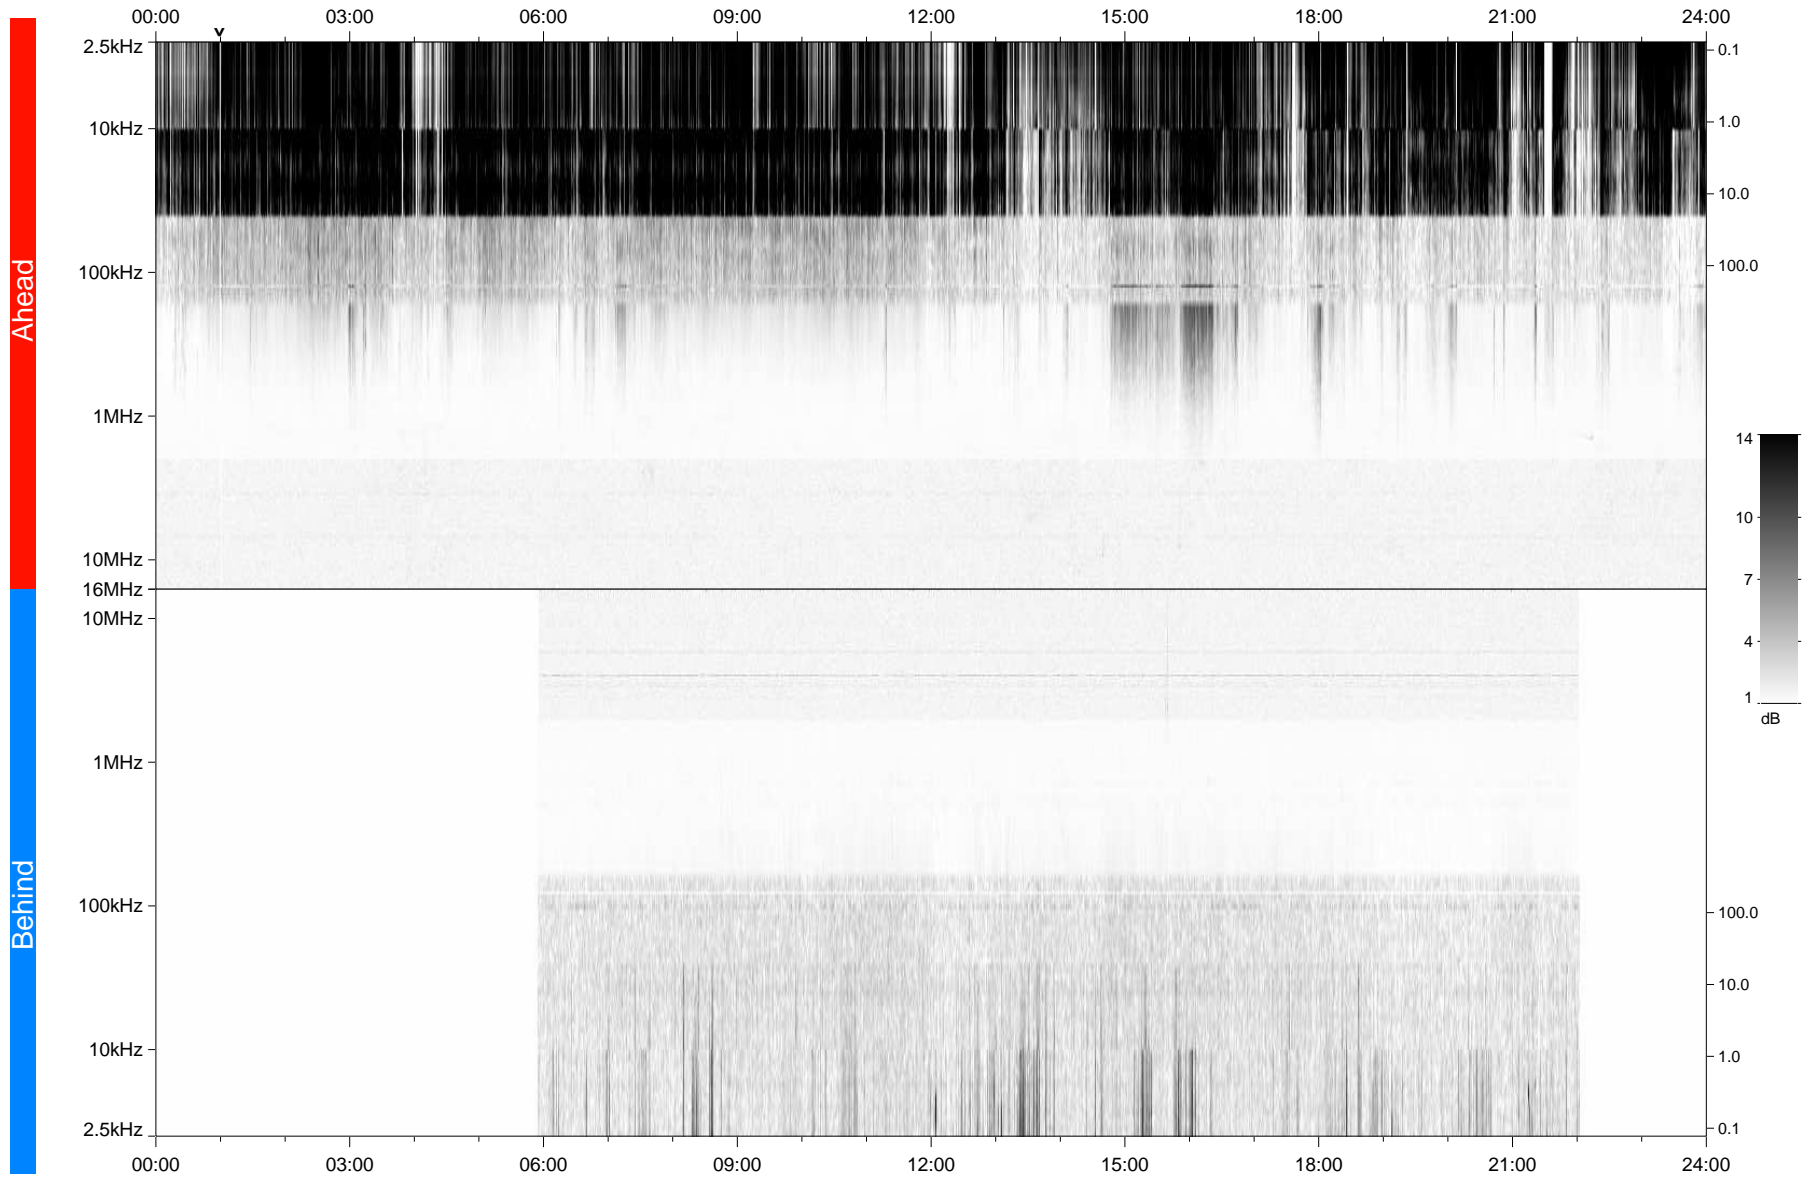

# STEREO/WAVES Daily Summary - 22-May-2010 (DOY 142)

Ahead source file: swaves\_ahead\_2010\_142\_1\_04.fin  
Ahead PSE Angle: 71.5°

Behind PSE Angle: -70.0°  
Behind source file: swaves\_behind\_2010\_142\_1\_04.fin

Time (UTC)

file: stereo\_swaves\_daily-summary\_gray\_20100522\_v04  
made by: space.umn.edu on macOS with TDL 8.8.2 on 2022-10-16 08:05:10, with Tlib V945 / dynspec V311