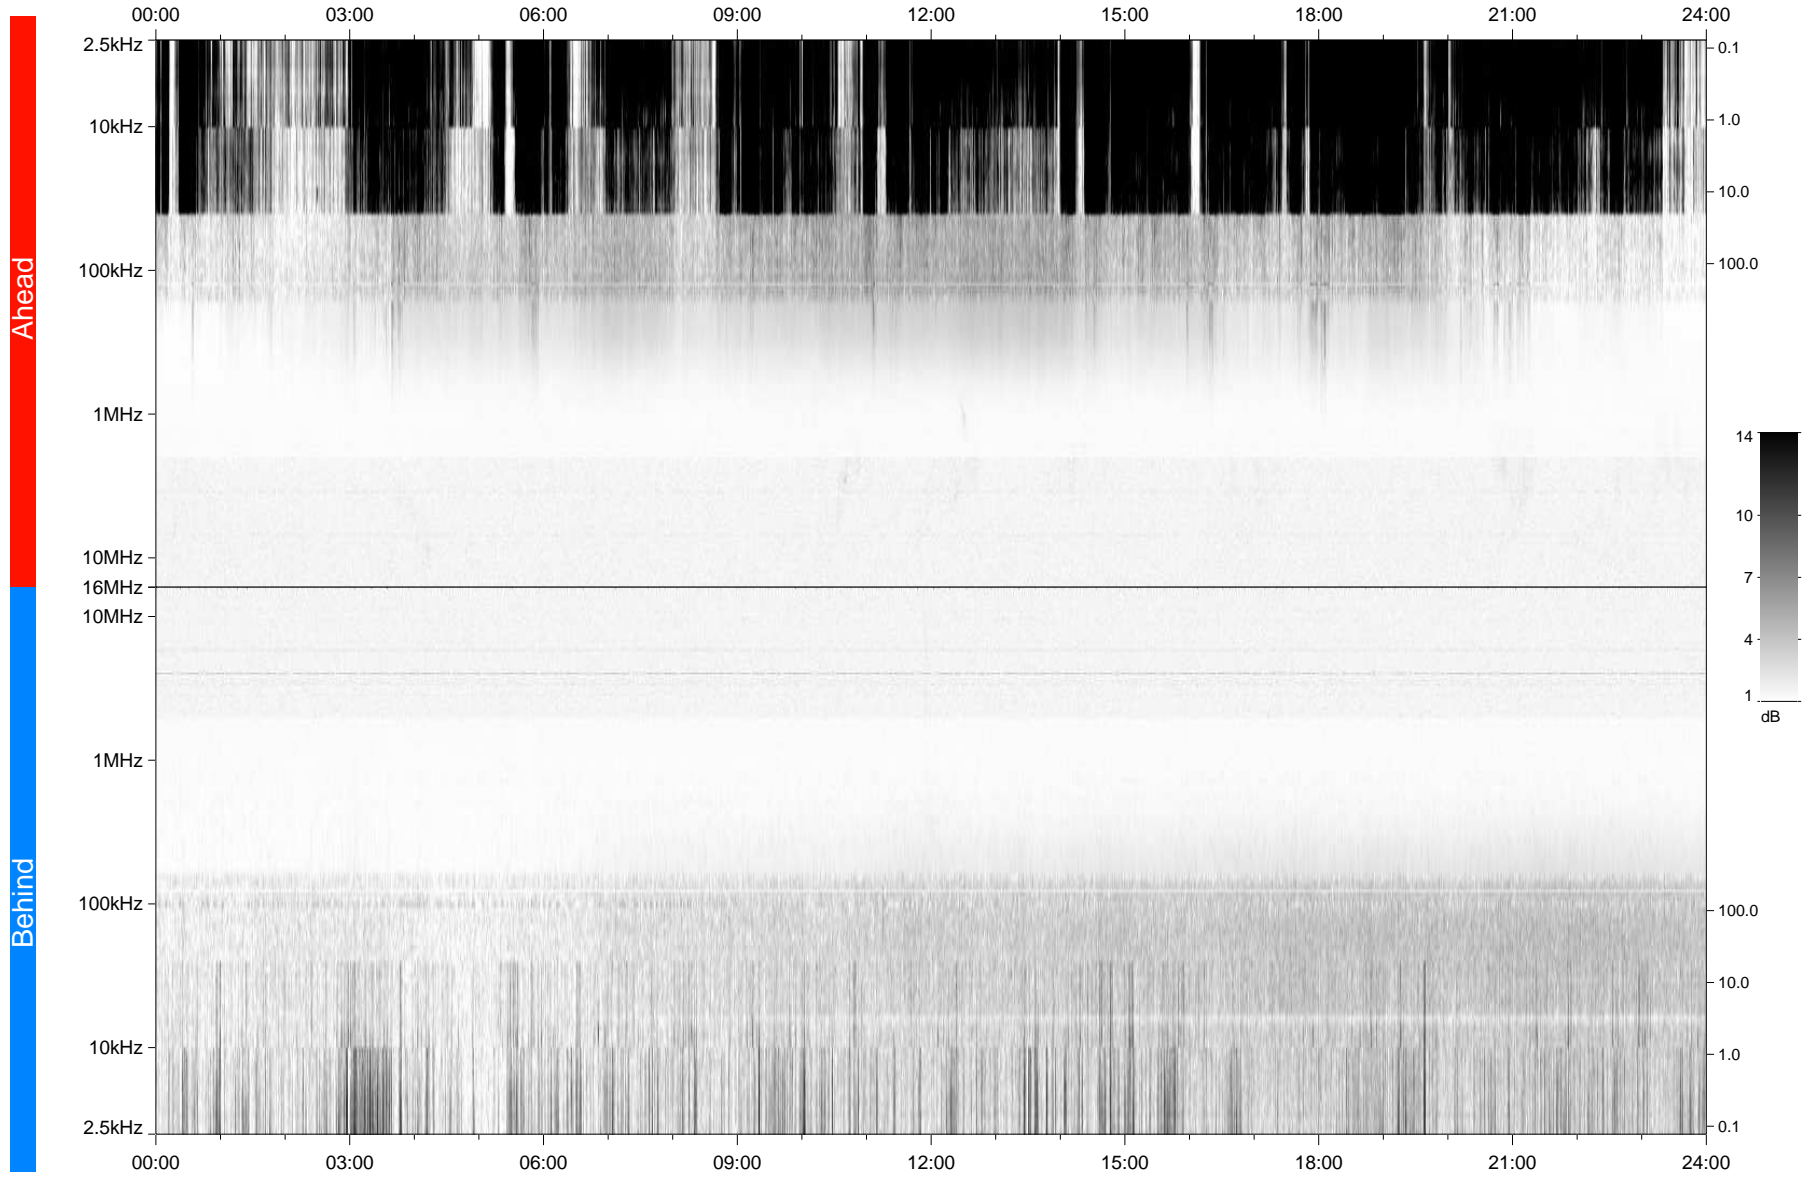

# STEREO/WAVES Daily Summary - 19-May-2010 (DOY 139)

Ahead source file: swaves\_ahead\_2010\_139\_1\_04.fin  
Ahead PSE Angle: 71.2°

Behind PSE Angle: -70.0°  
Behind source file: swaves\_behind\_2010\_139\_1\_04.fin

Time (UTC)

file: stereo\_swaves\_daily-summary\_gray\_20100519\_v04  
made by: space.umn.edu on macOS with TDL 8.8.2 on 2022-10-16 07:56:14, with Tlib V945 / dynspec V311