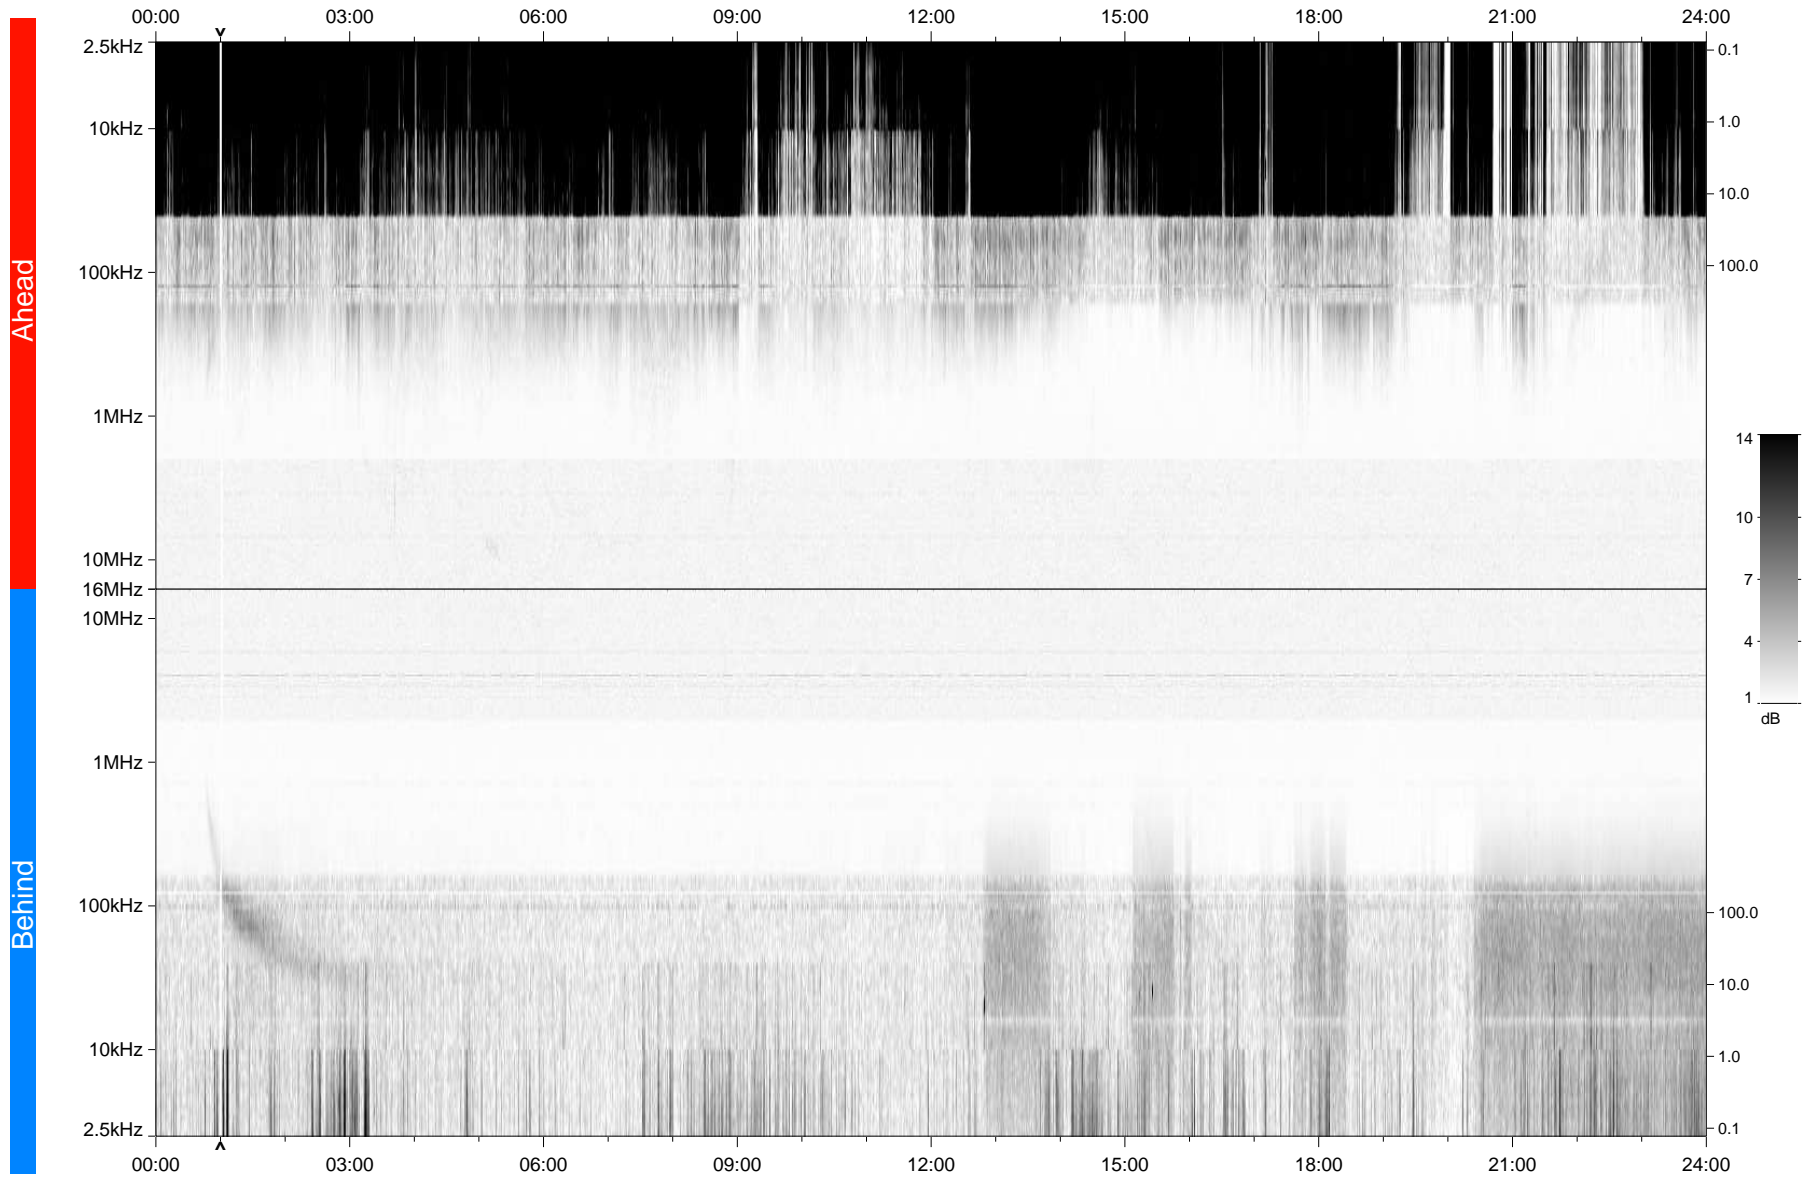

# STEREO/WAVES Daily Summary - 10-May-2010 (DOY 130)

Ahead source file: swaves\_ahead\_2010\_130\_1\_04.fin  
Ahead PSE Angle: 70.4°

Behind PSE Angle: -70.2°  
Behind source file: swaves\_behind\_2010\_130\_1\_04.fin

Time (UTC)

file: stereo\_swaves\_daily-summary\_gray\_20100510\_v04  
made by: space.umn.edu on macOS with TDL 8.8.2 on 2022-10-16 07:25:21, with TLib V945 / dynspec V311