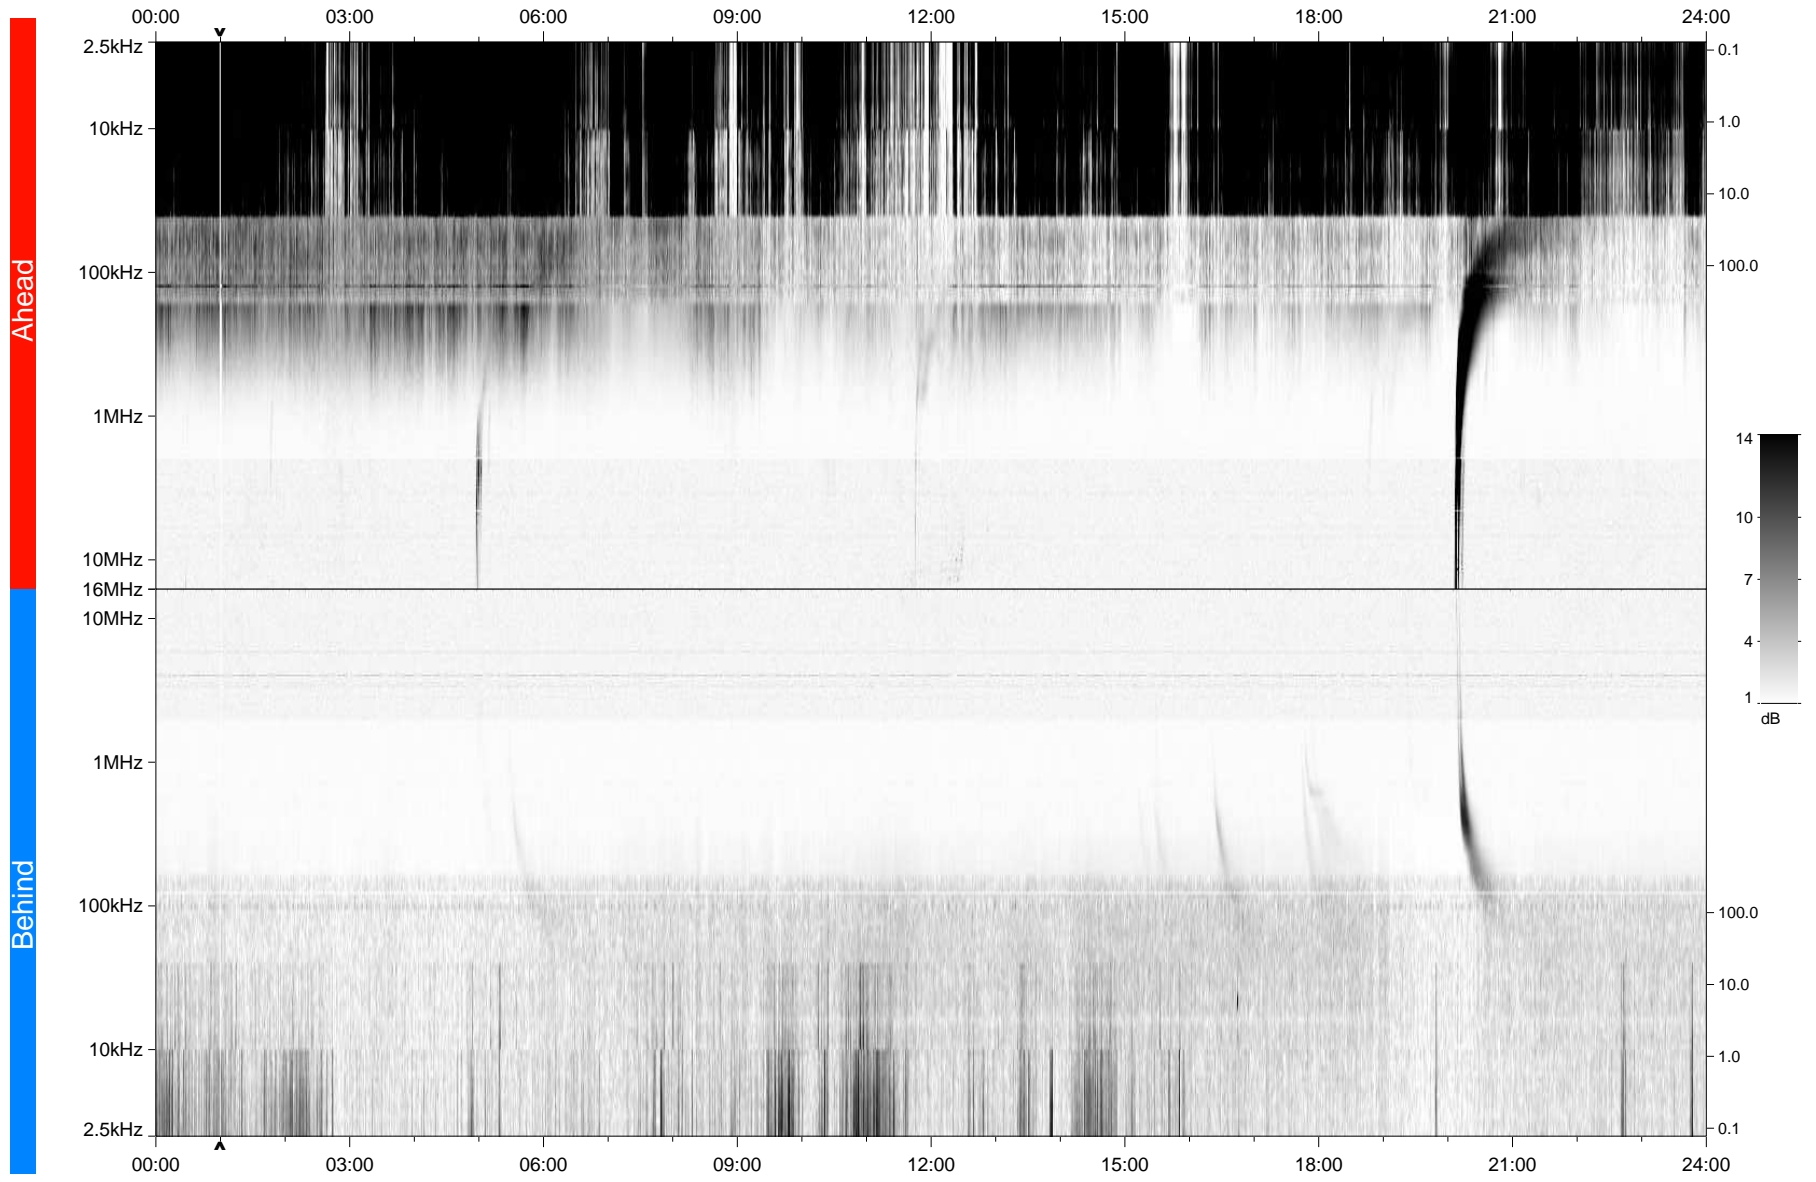

# STEREO/WAVES Daily Summary - 08-May-2010 (DOY 128)

Ahead source file: swaves\_ahead\_2010\_128\_1\_04.fin  
Ahead PSE Angle: 70.2°

Behind PSE Angle: -70.3°  
Behind source file: swaves\_behind\_2010\_128\_1\_04.fin

Time (UTC)

file: stereo\_swaves\_daily-summary\_gray\_20100508\_v04  
made by: space.umn.edu on macOS with TDL 8.8.2 on 2022-10-16 07:18:23, with TLib V945 / dynspec V311