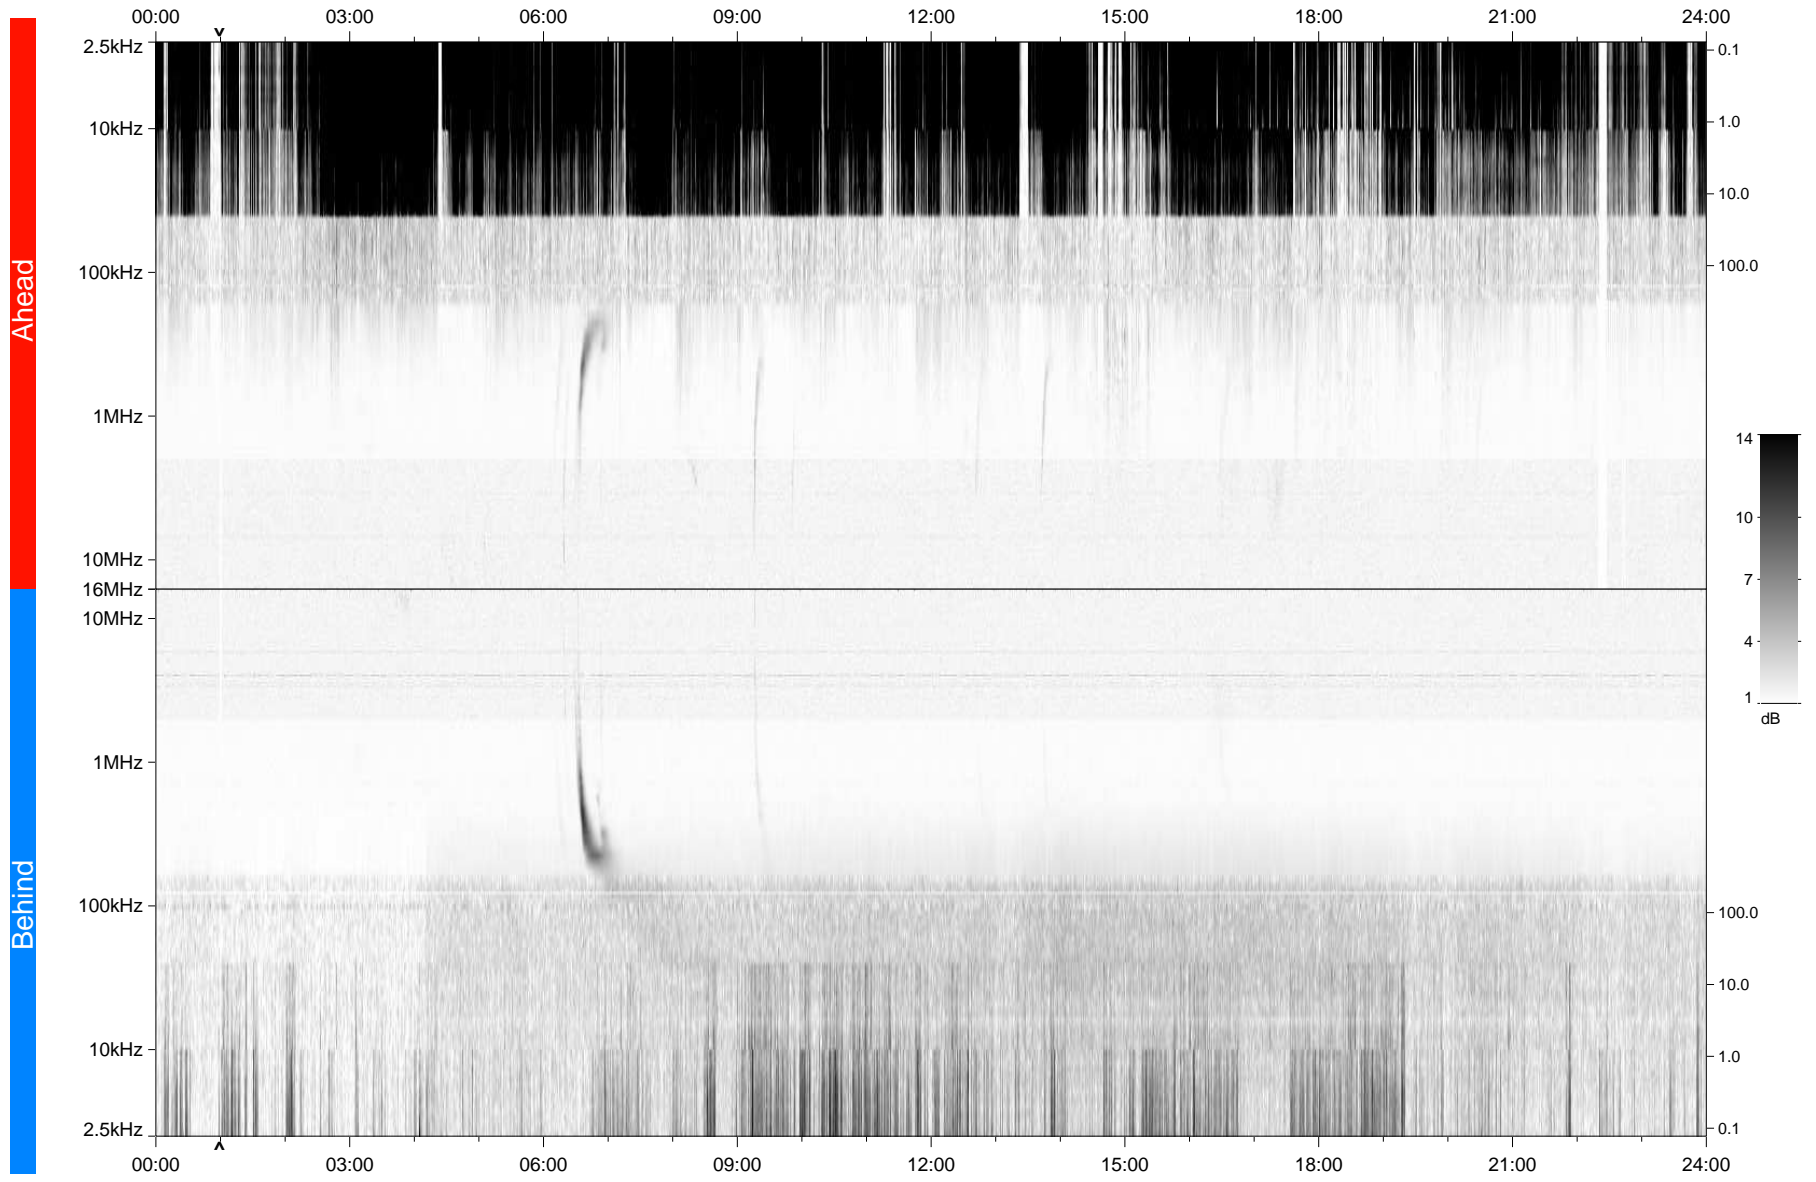

# STEREO/WAVES Daily Summary - 04-May-2010 (DOY 124)

Ahead source file: swaves\_ahead\_2010\_124\_1\_04.fin  
Ahead PSE Angle: 69.9°

Behind PSE Angle: -70.4°  
Behind source file: swaves\_behind\_2010\_124\_1\_04.fin

Time (UTC)

file: stereo\_swaves\_daily-summary\_gray\_20100504\_v04  
made by: space.umn.edu on macOS with TDL 8.8.2 on 2022-10-16 07:04:31, with Tlib V945 / dynspec V311