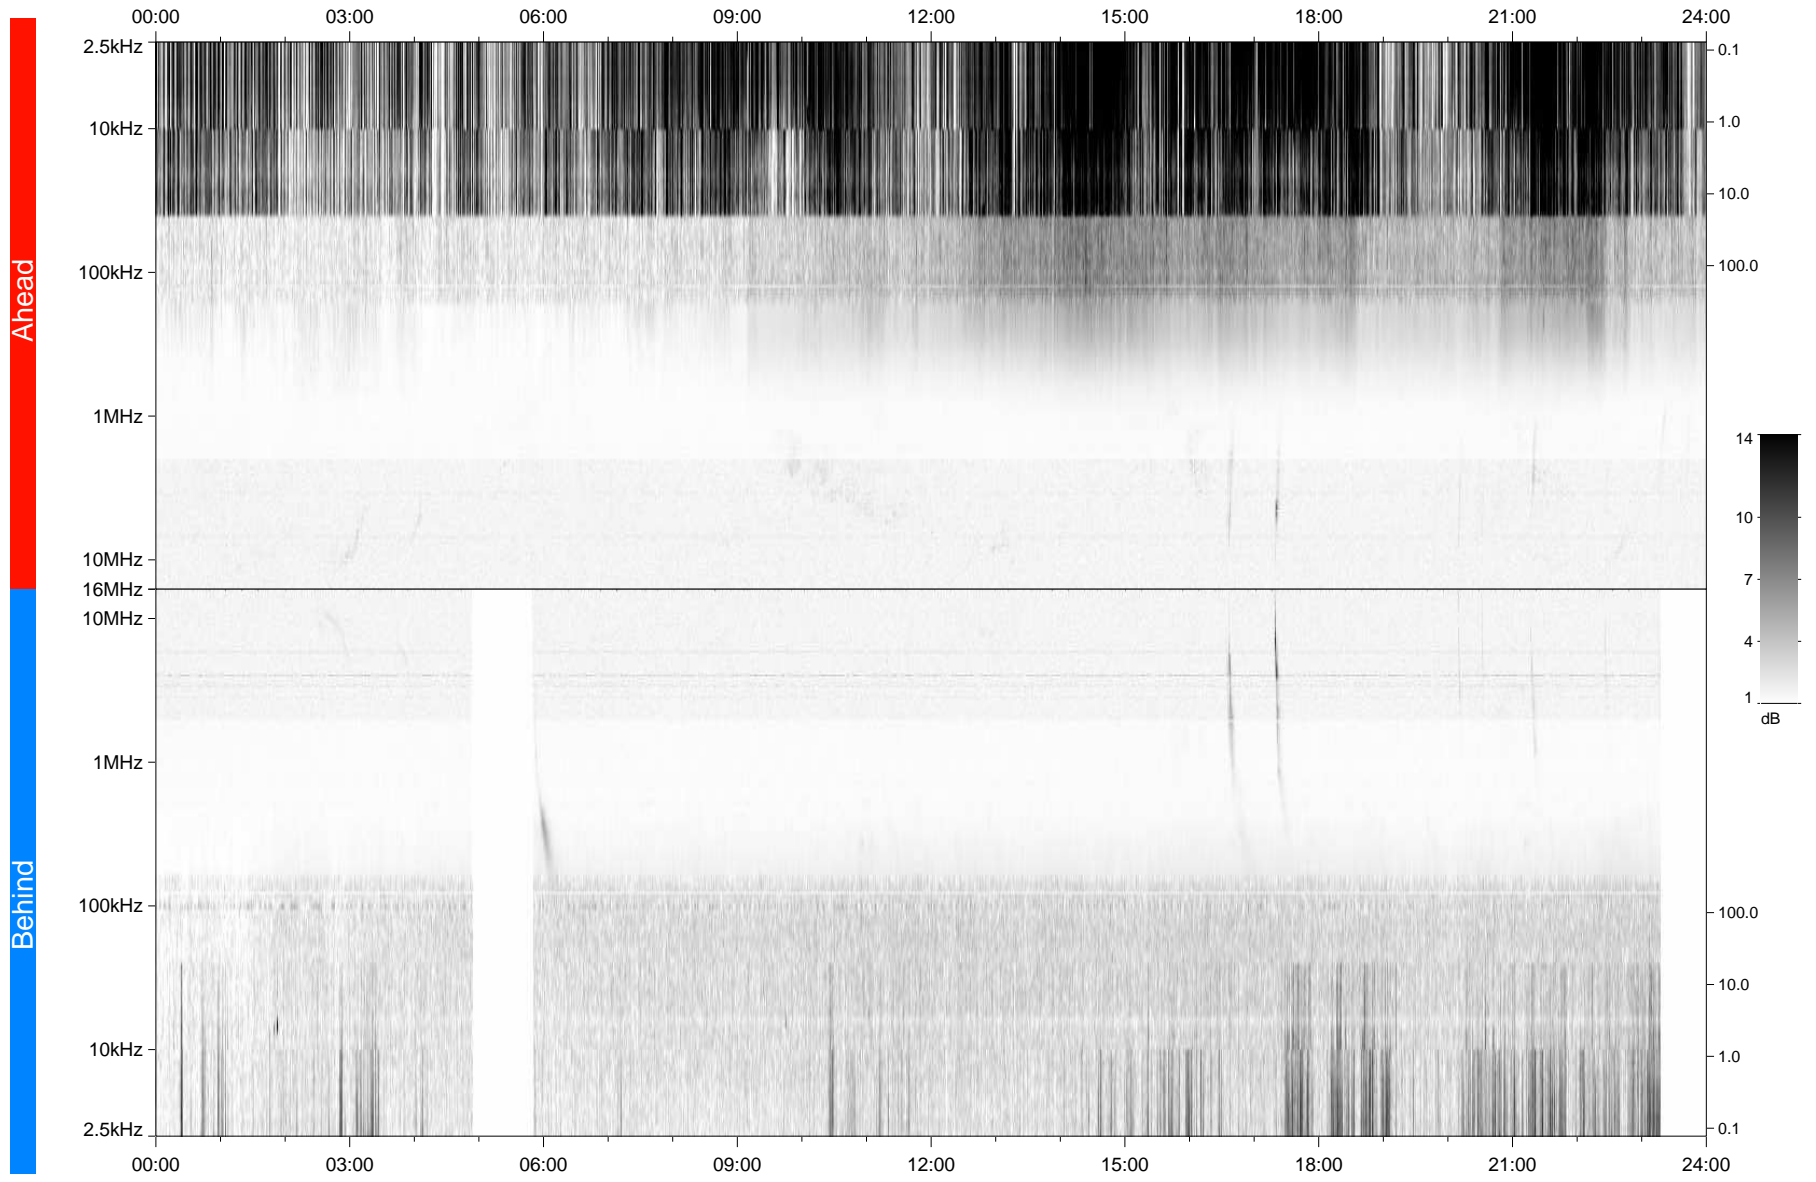

# STEREO/WAVES Daily Summary - 01-May-2010 (DOY 121)

Ahead source file: swaves\_ahead\_2010\_121\_1\_04.fin  
Ahead PSE Angle: 69.6°

Behind PSE Angle: -70.5°  
Behind source file: swaves\_behind\_2010\_121\_1\_04.fin

Time (UTC)

file: stereo\_swaves\_daily-summary\_gray\_20100501\_v04  
made by: space.umn.edu on macOS with TDL 8.8.2 on 2022-10-16 06:55:33, with Tlib V945 / dynspec V311