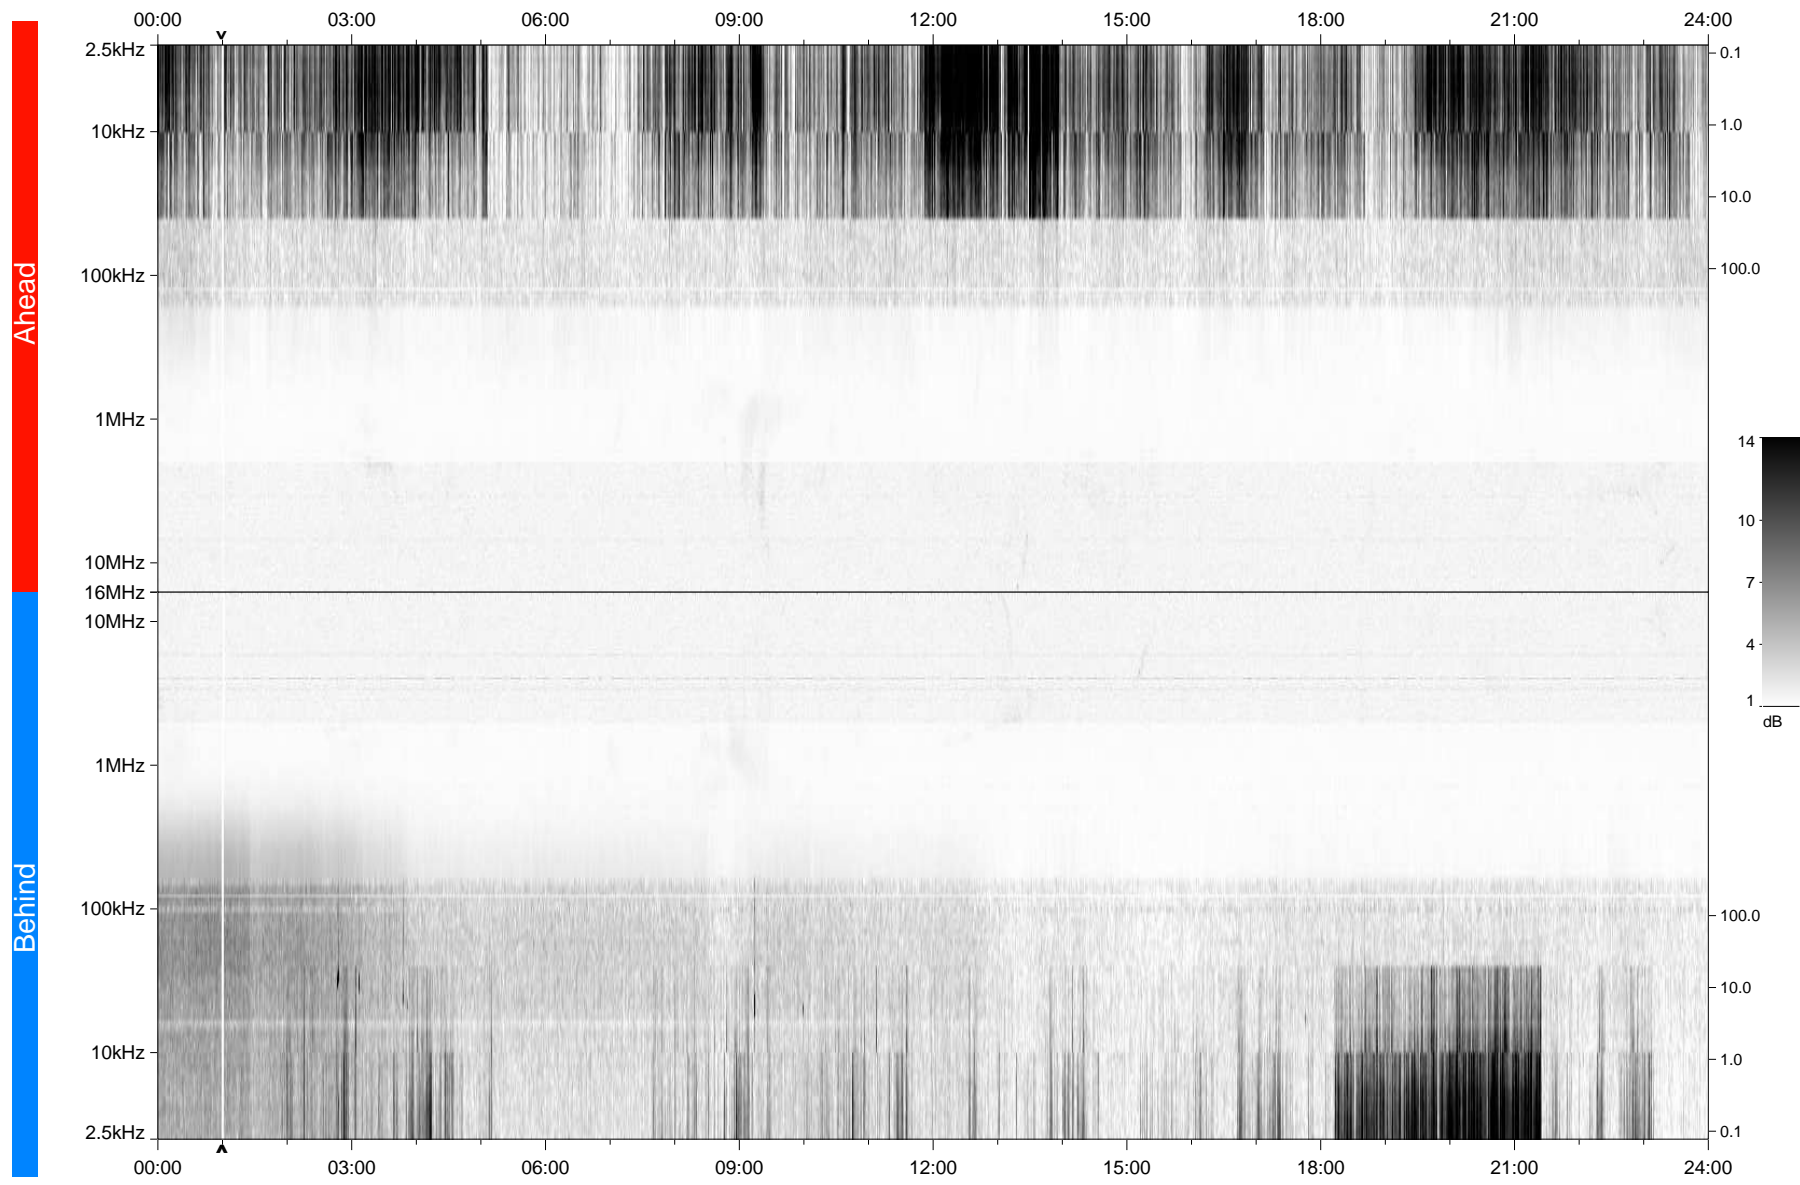

STEREO/WAVES Daily Summary - 28-Apr-2010 (DOY 118)

Ahead source file: swaves_ahead_2010_118_1_04.fin
Ahead PSE Angle: 69.3°

Behind PSE Angle: -70.6°
Behind source file: swaves_behind_2010_118_1_04.fin

Time (UTC)

file: stereo_swaves_daily-summary_gray_20100428_v04
made by: space.umn.edu on macOS with TDL 8.8.2 on 2022-10-16 06:47:06, with Tlib V945 / dynspec V311