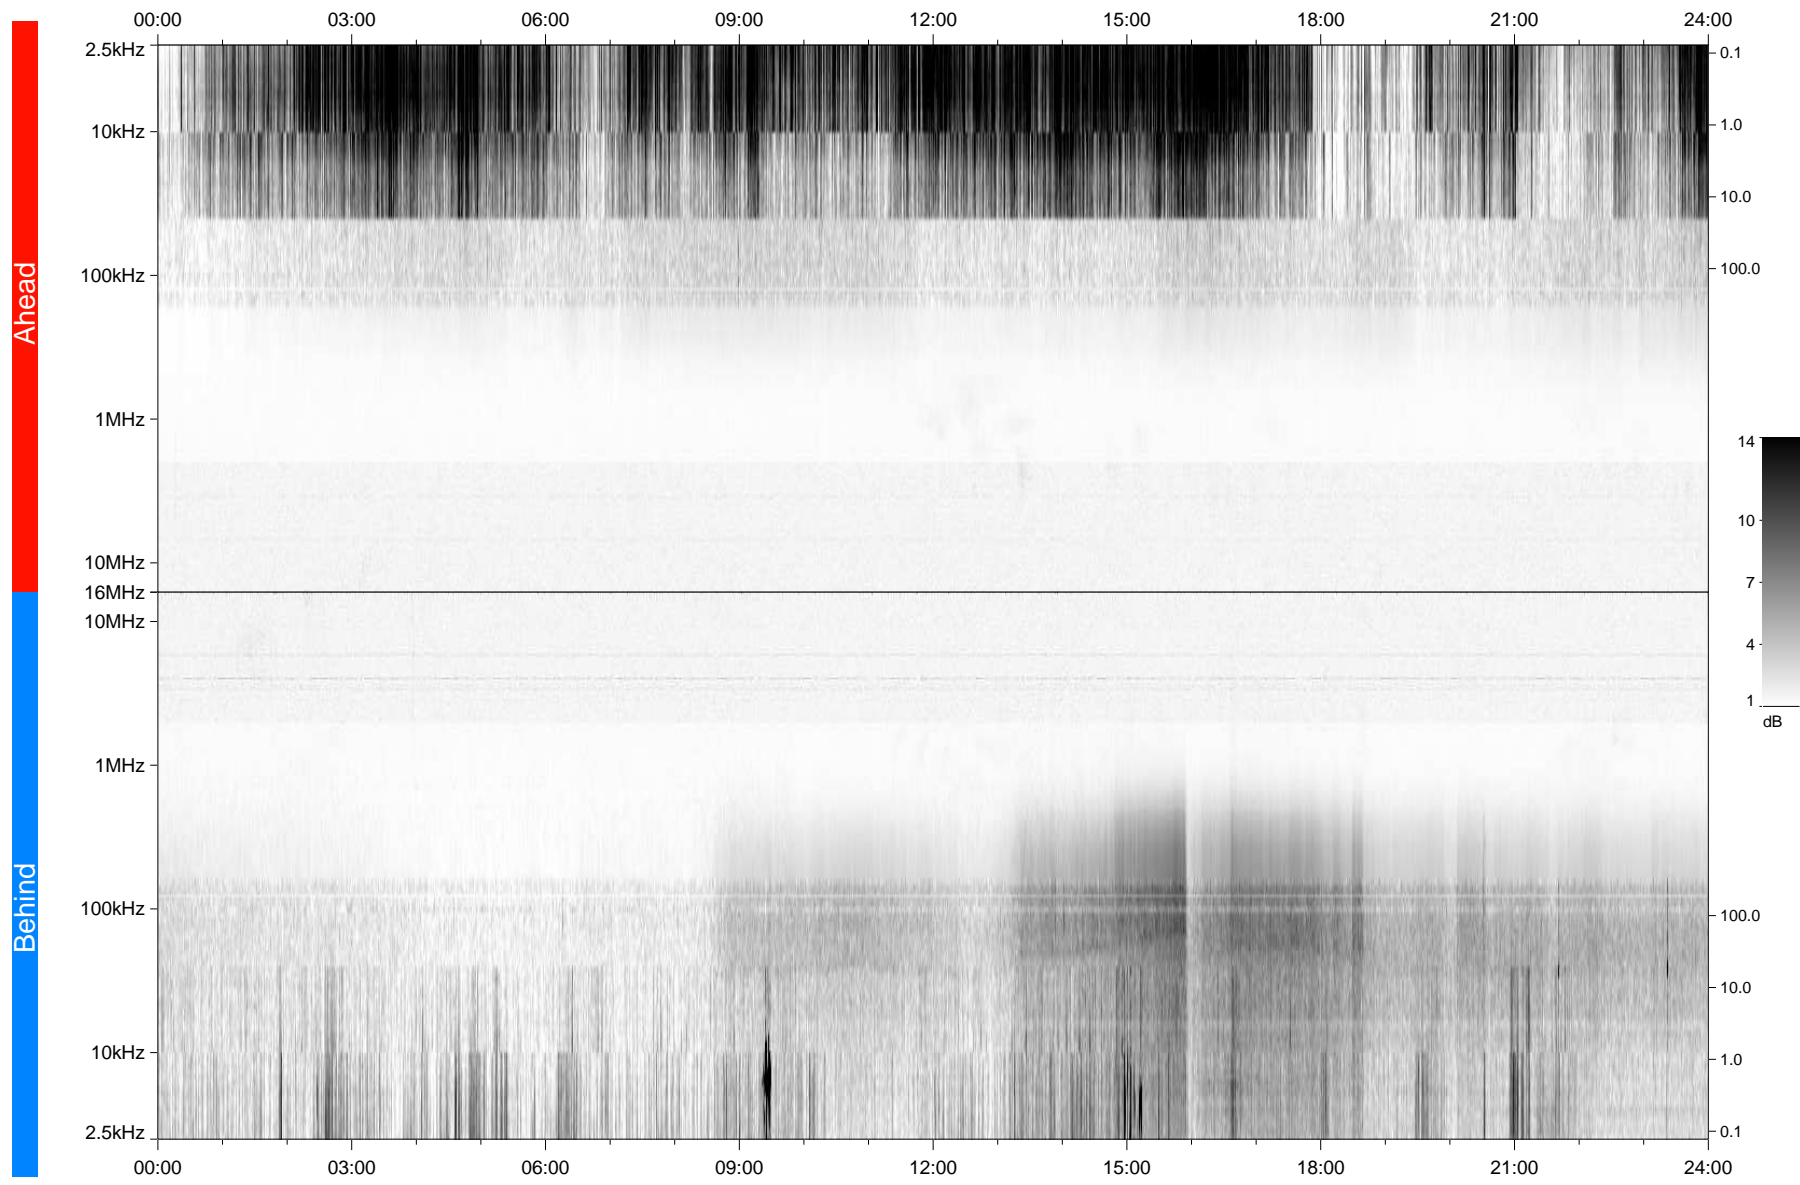

STEREO/WAVES Daily Summary - 27-Apr-2010 (DOY 117)

Ahead source file: swaves_ahead_2010_117_1_04.fin
Ahead PSE Angle: 69.3°

Behind PSE Angle: -70.6°
Behind source file: swaves_behind_2010_117_1_04.fin

Time (UTC)

file: stereo_swaves_daily-summary_gray_20100427_v04
made by: space.umn.edu on macOS with IDL 8.8.2 on 2022-10-16 06:44:01, with TLib V945 / dynspec V311