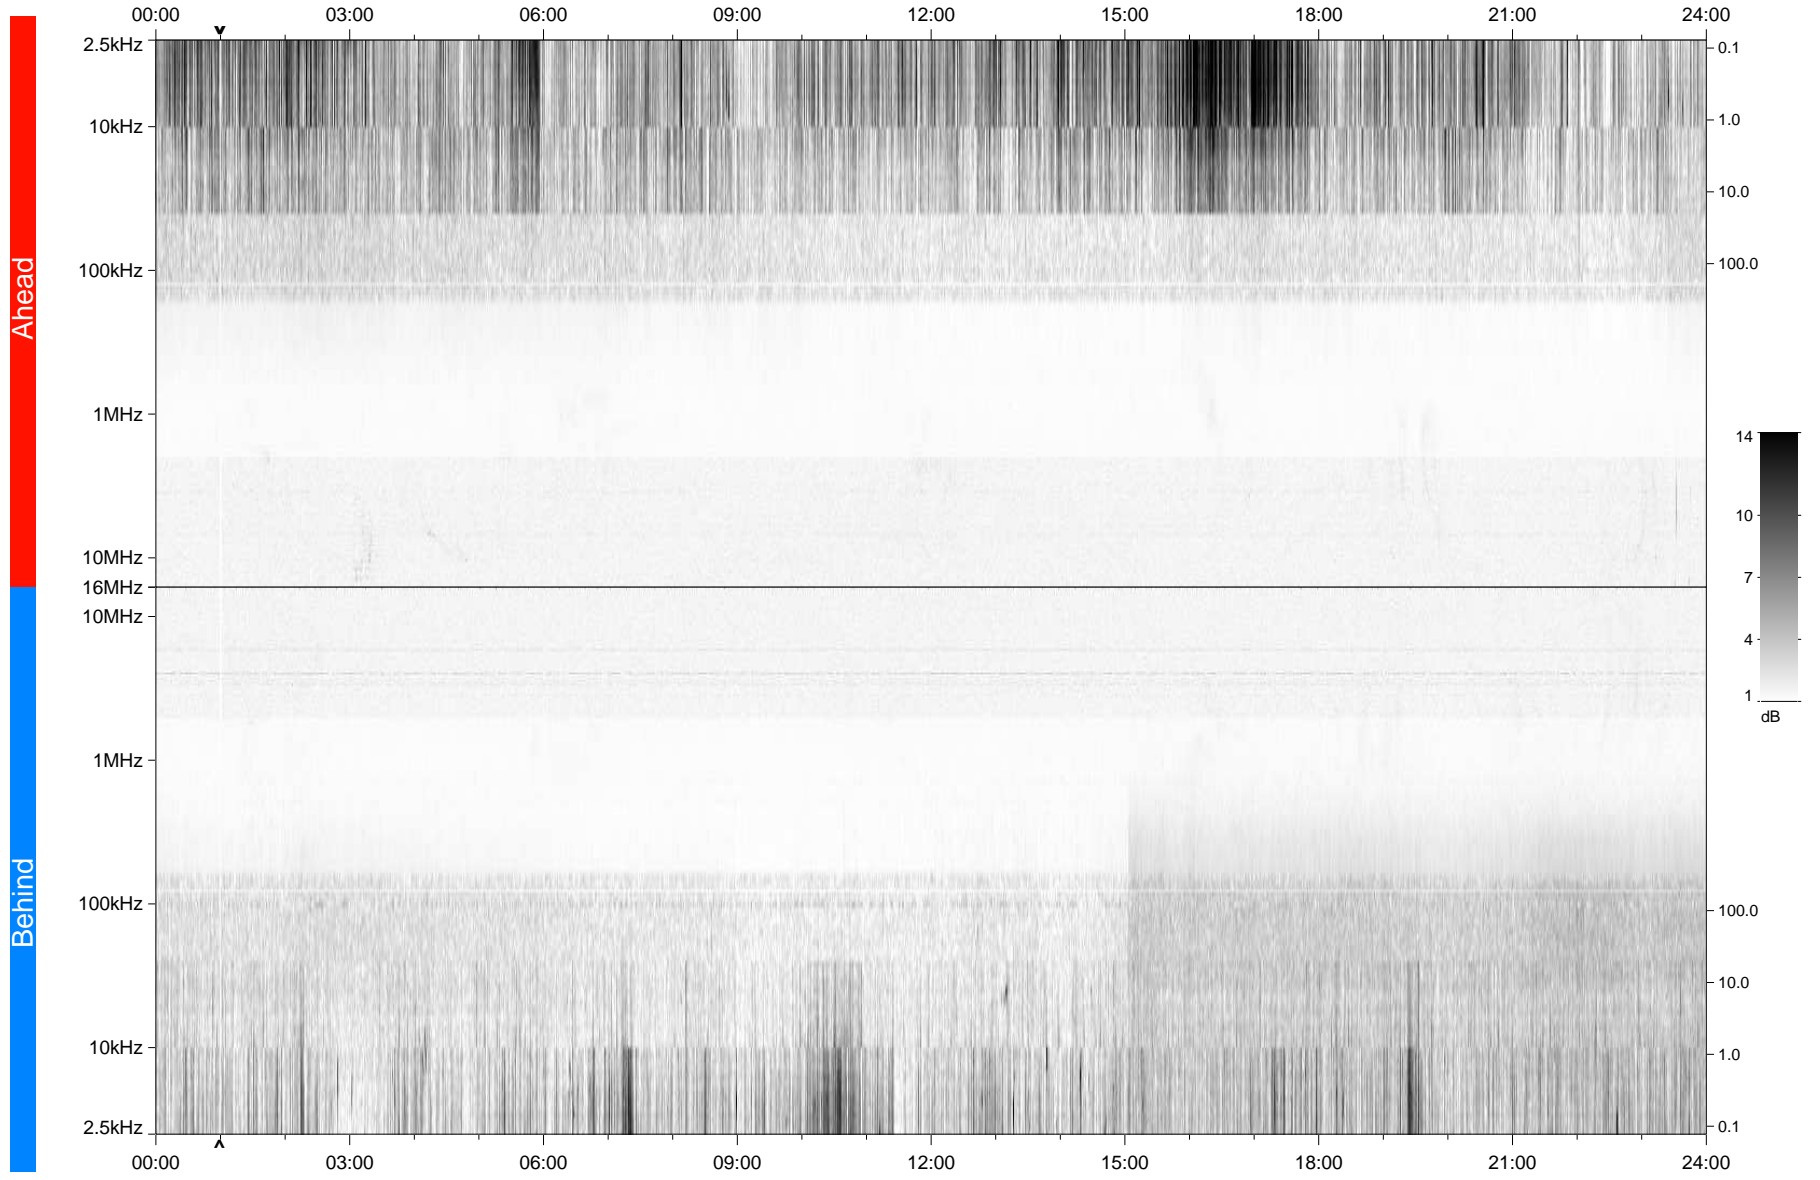

# STEREO/WAVES Daily Summary - 26-Apr-2010 (DOY 116)

Ahead source file: swaves\_ahead\_2010\_116\_1\_04.fin  
Ahead PSE Angle: 69.1°

Behind PSE Angle: -70.7°  
Behind source file: swaves\_behind\_2010\_116\_1\_04.fin

Time (UTC)

file: stereo\_swaves\_daily-summary\_gray\_20100426\_v04  
made by: space.umn.edu on macOS with IDL 8.8.2 on 2022-10-16 06:40:25, with TLib V945 / dynspec V311