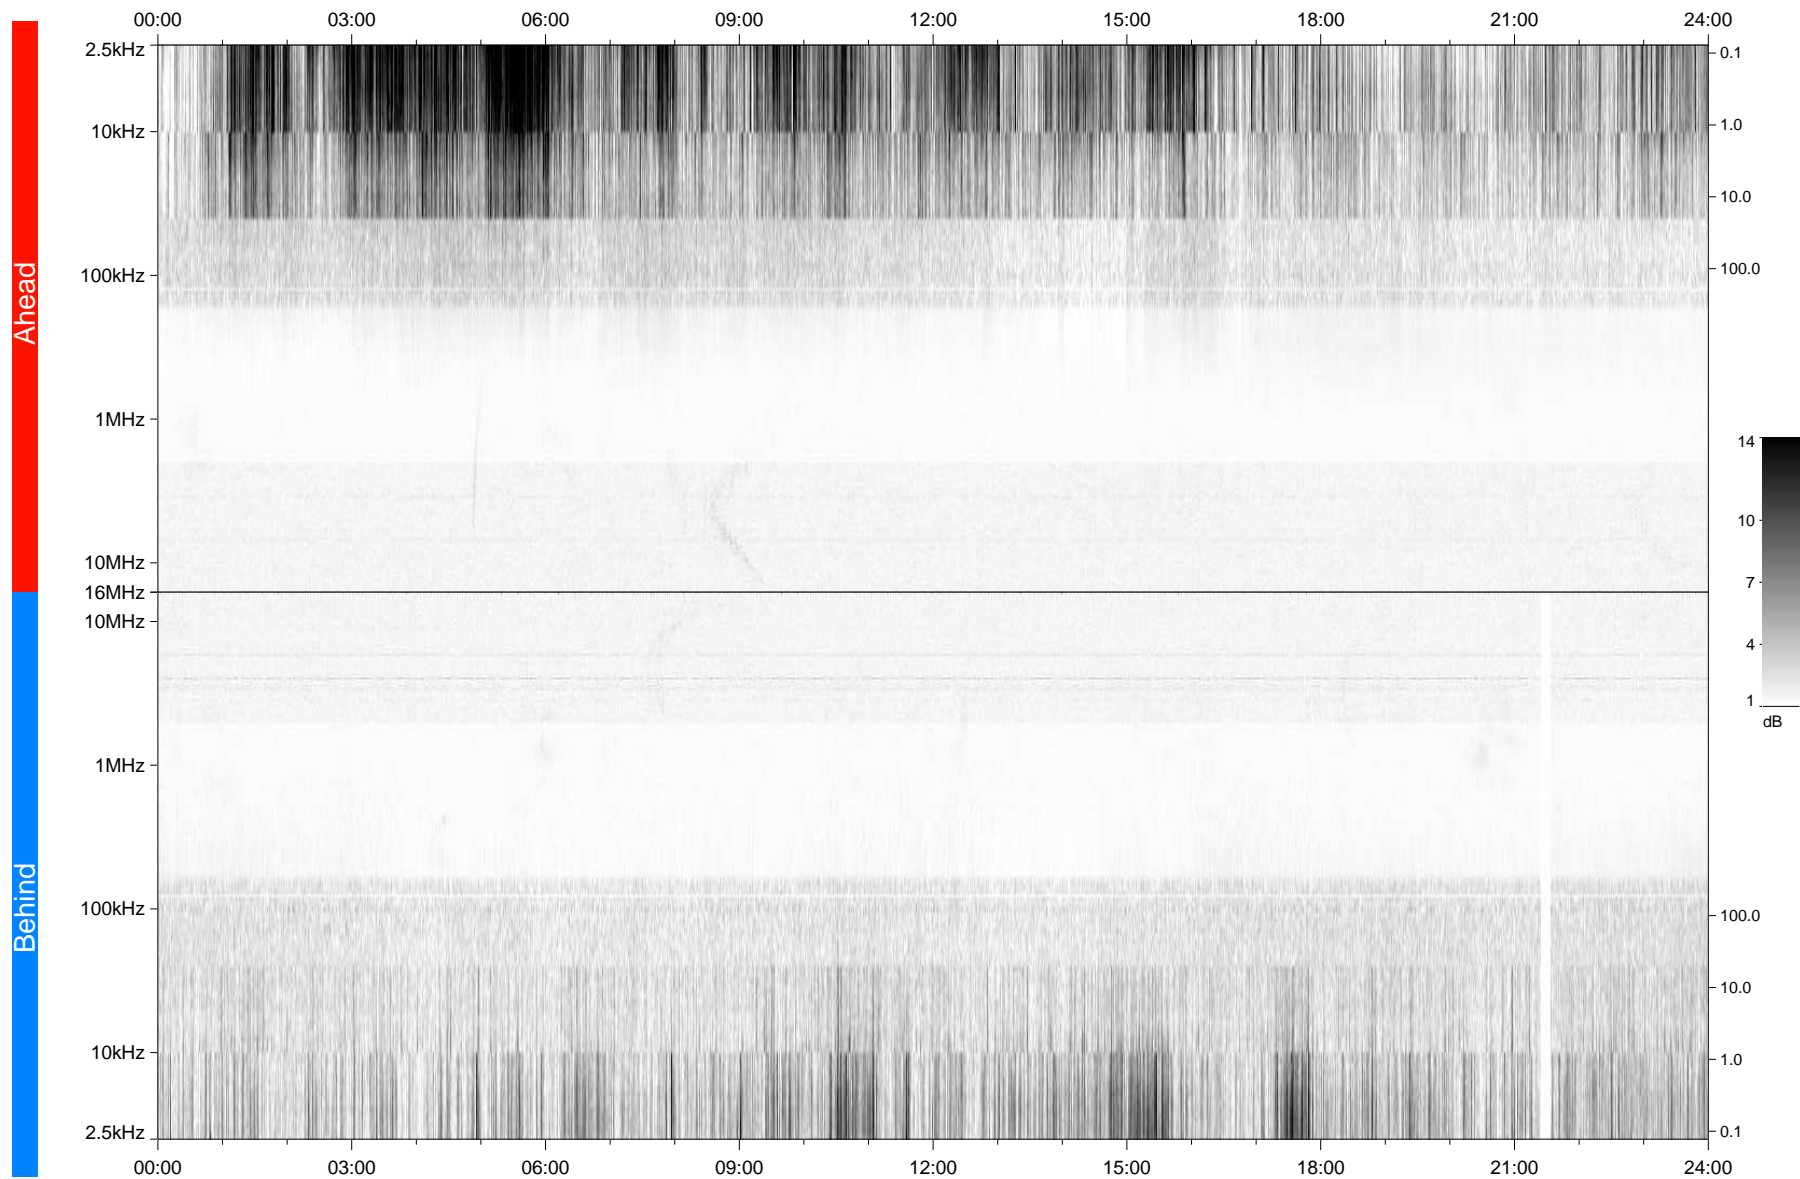

# STEREO/WAVES Daily Summary - 25-Apr-2010 (DOY 115)

Ahead source file: swaves\_ahead\_2010\_115\_1\_04.fin  
Ahead PSE Angle: 69.0°

Behind PSE Angle: -70.7°  
Behind source file: swaves\_behind\_2010\_115\_1\_04.fin

Time (UTC)

file: stereo\_swaves\_daily-summary\_gray\_20100425\_v04  
made by: space.umn.edu on macOS with IDL 8.8.2 on 2022-10-16 06:36:54, with TLib V945 / dynspec V311