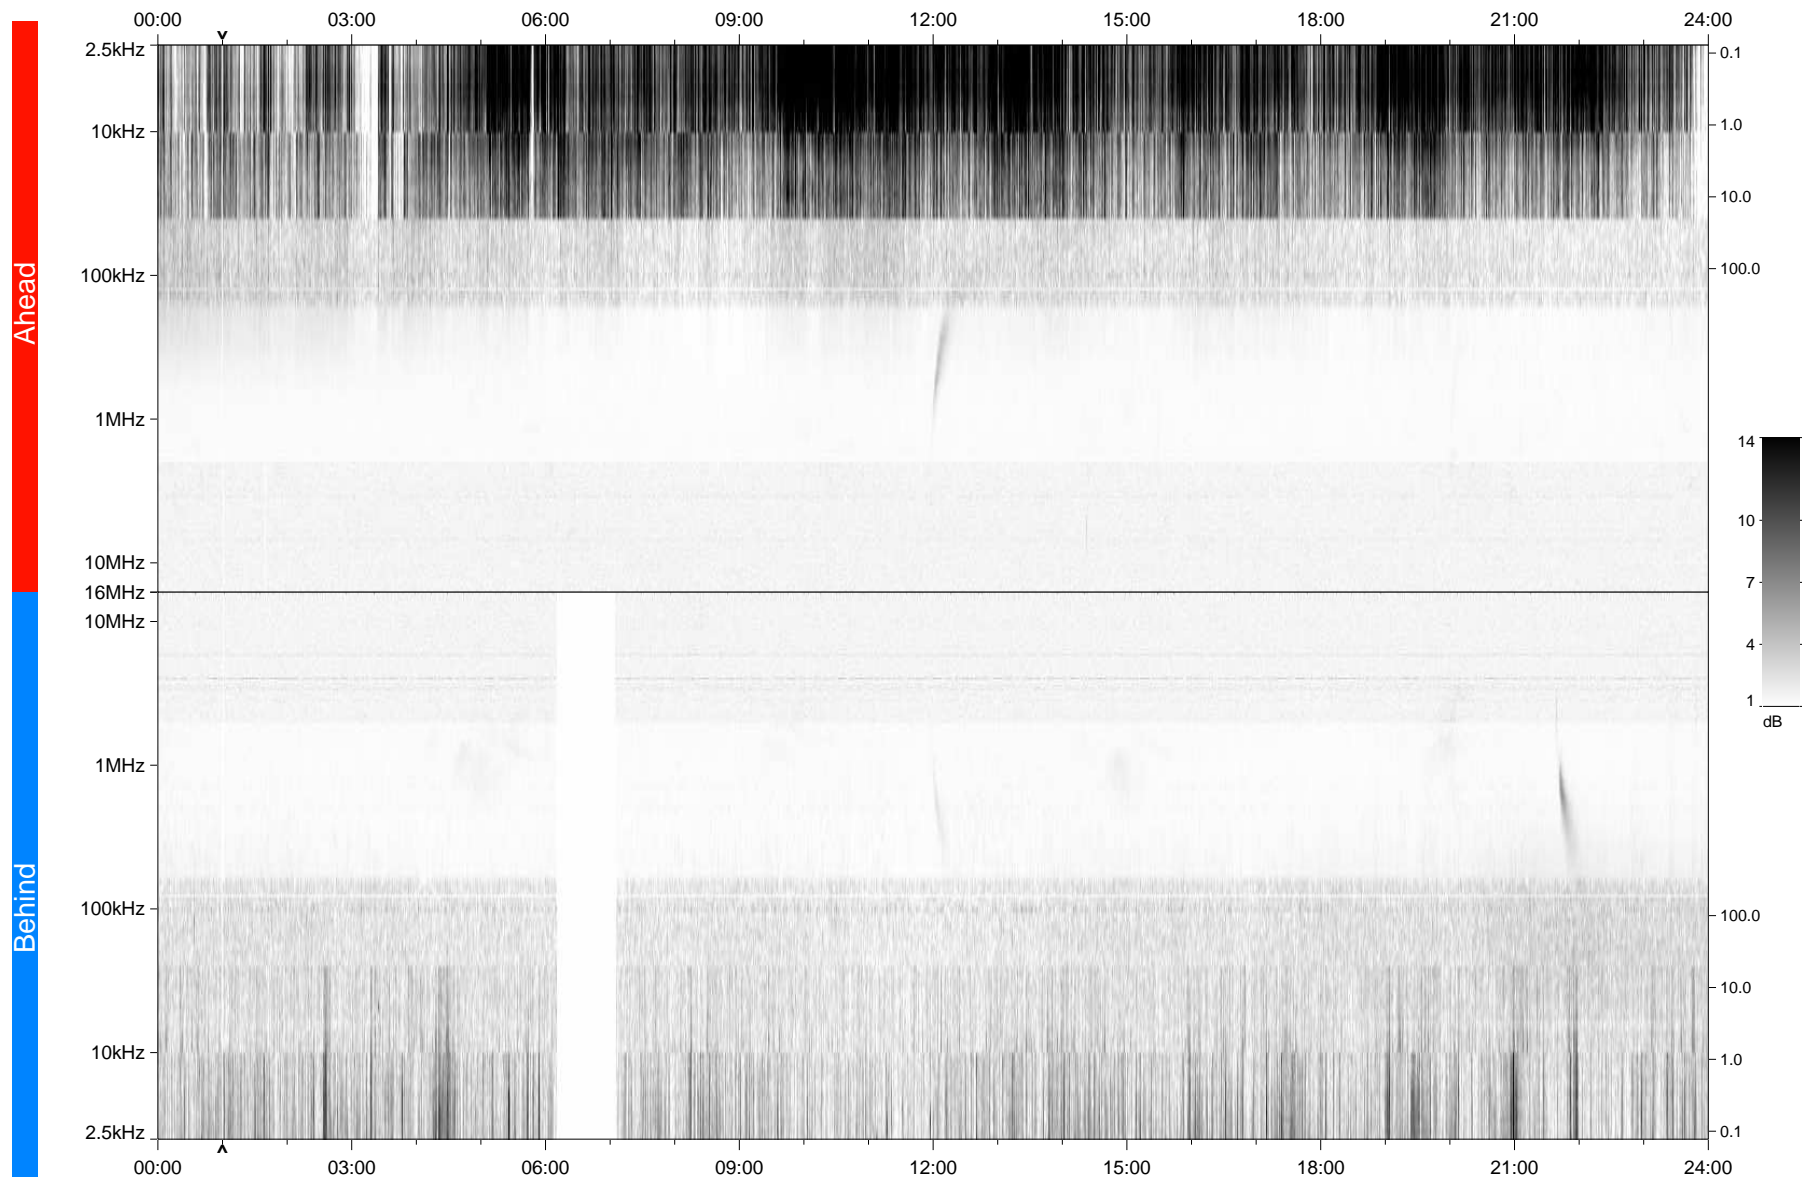

# STEREO/WAVES Daily Summary - 24-Apr-2010 (DOY 114)

Ahead source file: swaves\_ahead\_2010\_114\_1\_04.fin  
Ahead PSE Angle: 69.0°

Behind PSE Angle: -70.7°  
Behind source file: swaves\_behind\_2010\_114\_1\_04.fin

Time (UTC)

file: stereo\_swaves\_daily-summary\_gray\_20100424\_v04  
made by: space.umn.edu on macOS with TDL 8.8.2 on 2022-10-16 06:33:23, with Tlib V945 / dynspec V311