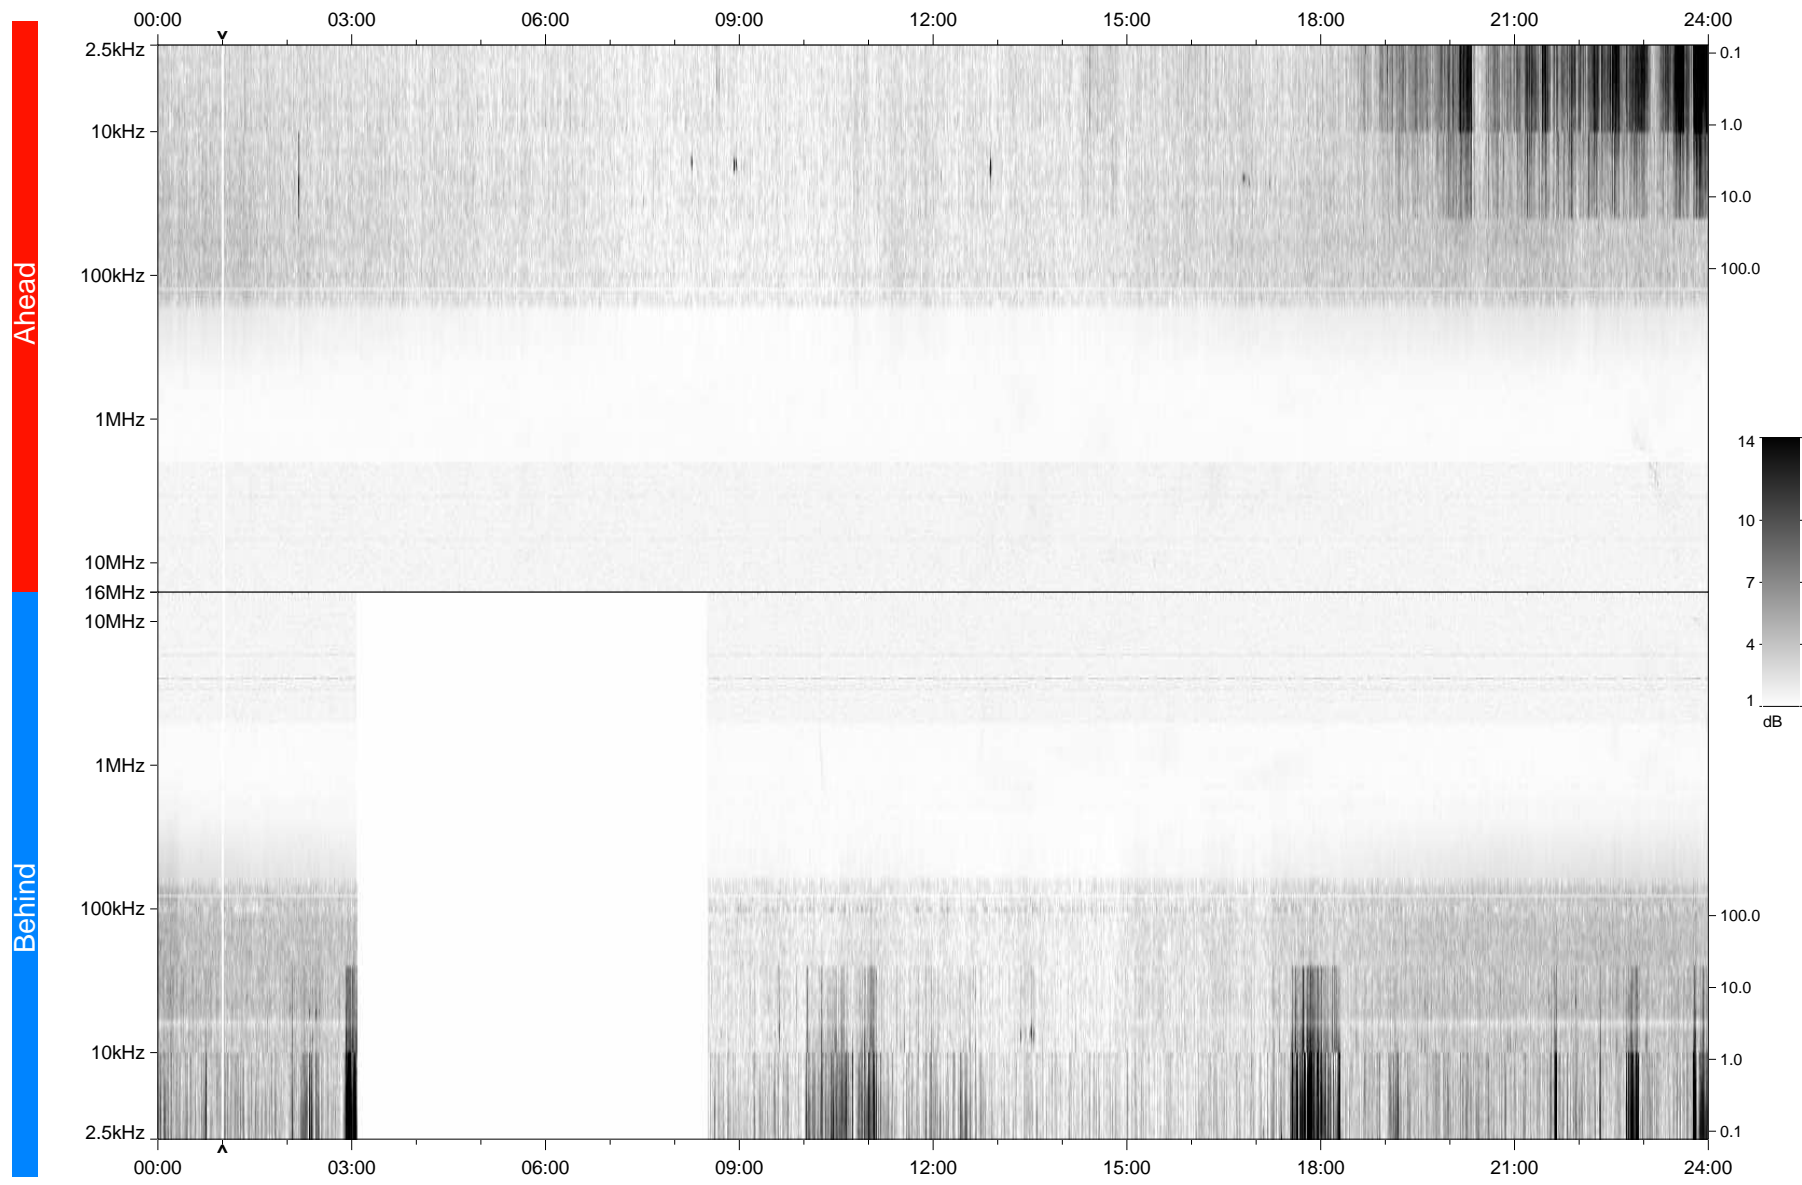

# STEREO/WAVES Daily Summary - 22-Apr-2010 (DOY 112)

Ahead source file: swaves\_ahead\_2010\_112\_1\_04.fin  
Ahead PSE Angle: 68.8°

Behind PSE Angle: -70.8°  
Behind source file: swaves\_behind\_2010\_112\_1\_04.fin

Time (UTC)

file: stereo\_swaves\_daily-summary\_gray\_20100422\_v04  
made by: space.umn.edu on macOS with TDL 8.8.2 on 2022-10-16 06:26:32, with TLib V945 / dynspec V311