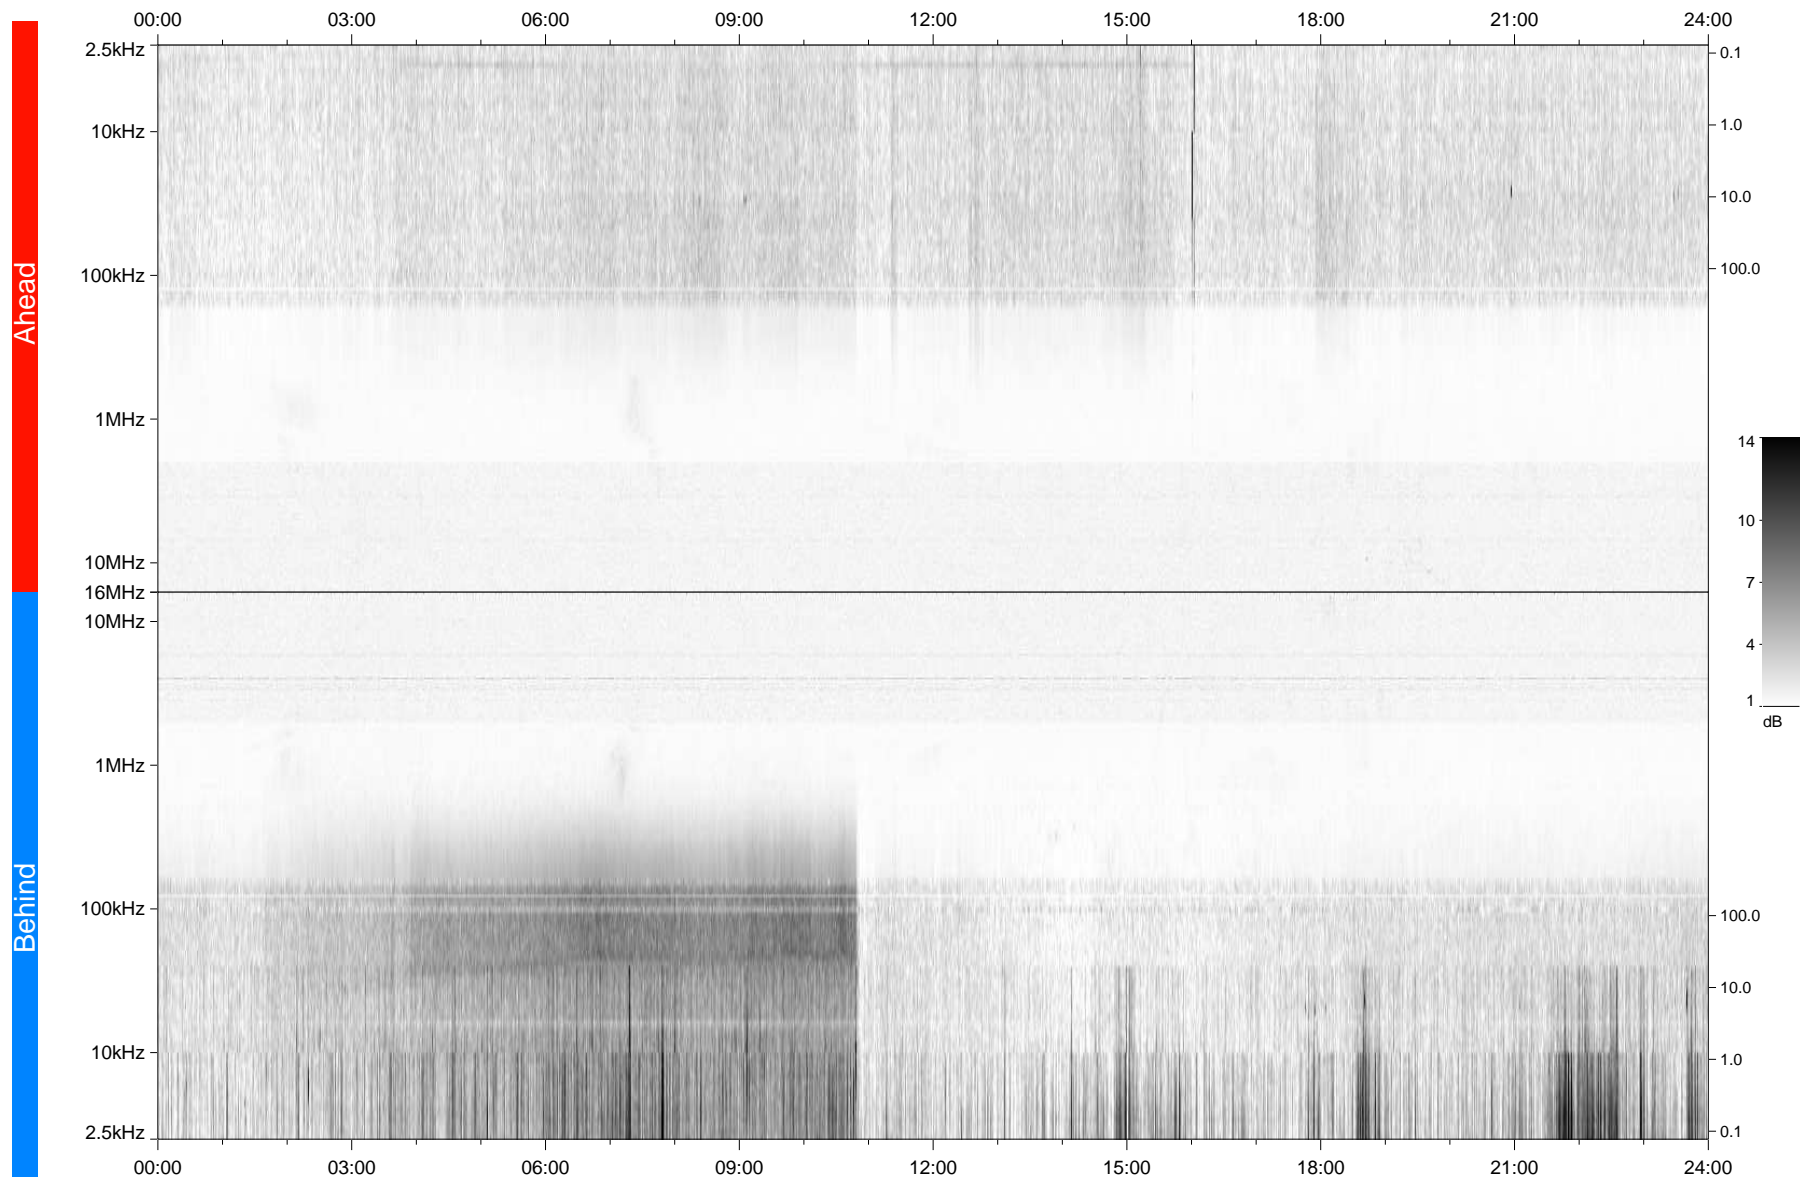

# STEREO/WAVES Daily Summary - 21-Apr-2010 (DOY 111)

Ahead source file: swaves\_ahead\_2010\_111\_1\_04.fin  
Ahead PSE Angle: 68.7°

Behind PSE Angle: -70.8°  
Behind source file: swaves\_behind\_2010\_111\_1\_04.fin

Time (UTC)

file: stereo\_swaves\_daily-summary\_gray\_20100421\_v04  
made by: space.umn.edu on macOS with TDL 8.8.2 on 2022-10-16 06:23:13, with TLib V945 / dynspec V311