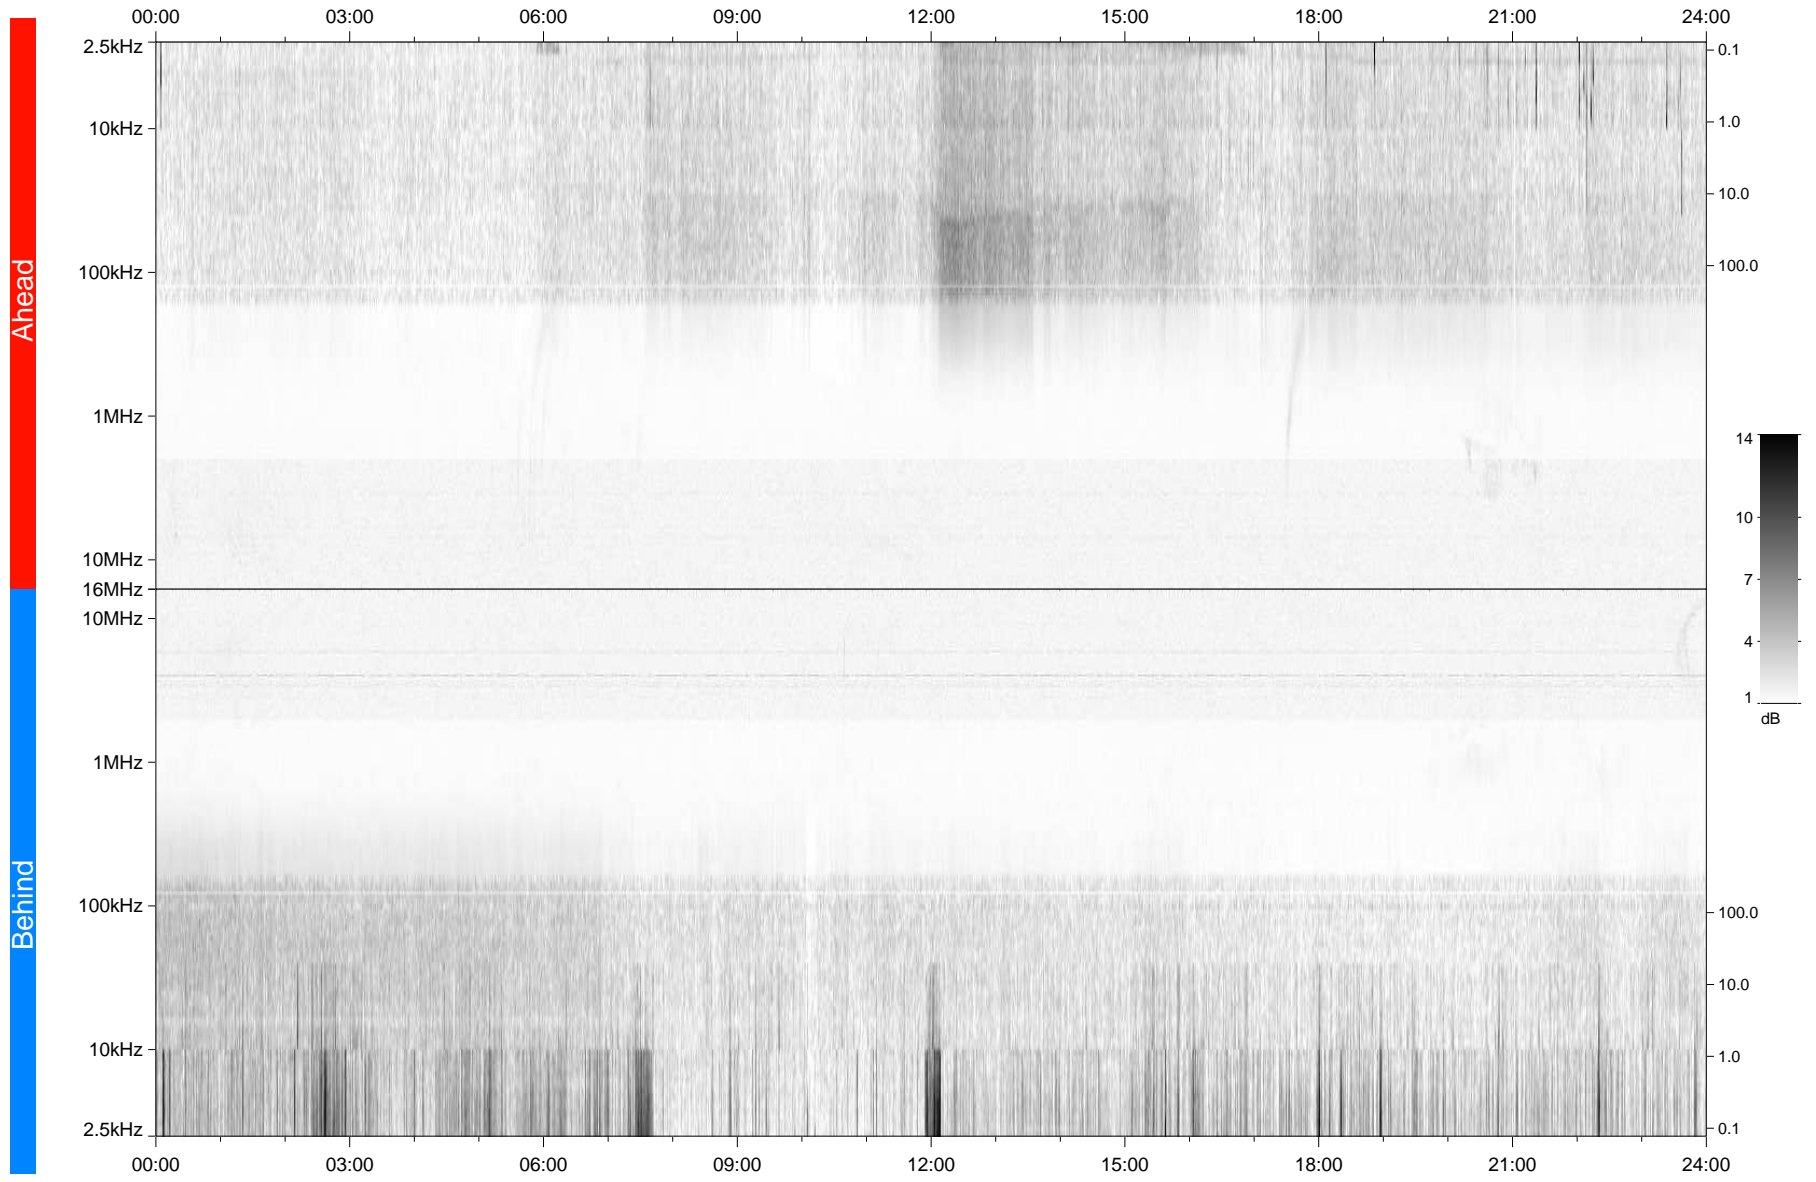

# STEREO/WAVES Daily Summary - 19-Apr-2010 (DOY 109)

Ahead source file: swaves\_ahead\_2010\_109\_1\_04.fin  
Ahead PSE Angle: 68.6°

Behind PSE Angle: -70.8°  
Behind source file: swaves\_behind\_2010\_109\_1\_04.fin

Time (UTC)

file: stereo\_swaves\_daily-summary\_gray\_20100419\_v04  
made by: space.umn.edu on macOS with TDL 8.8.2 on 2022-10-16 06:16:14, with TLib V945 / dynspec V311