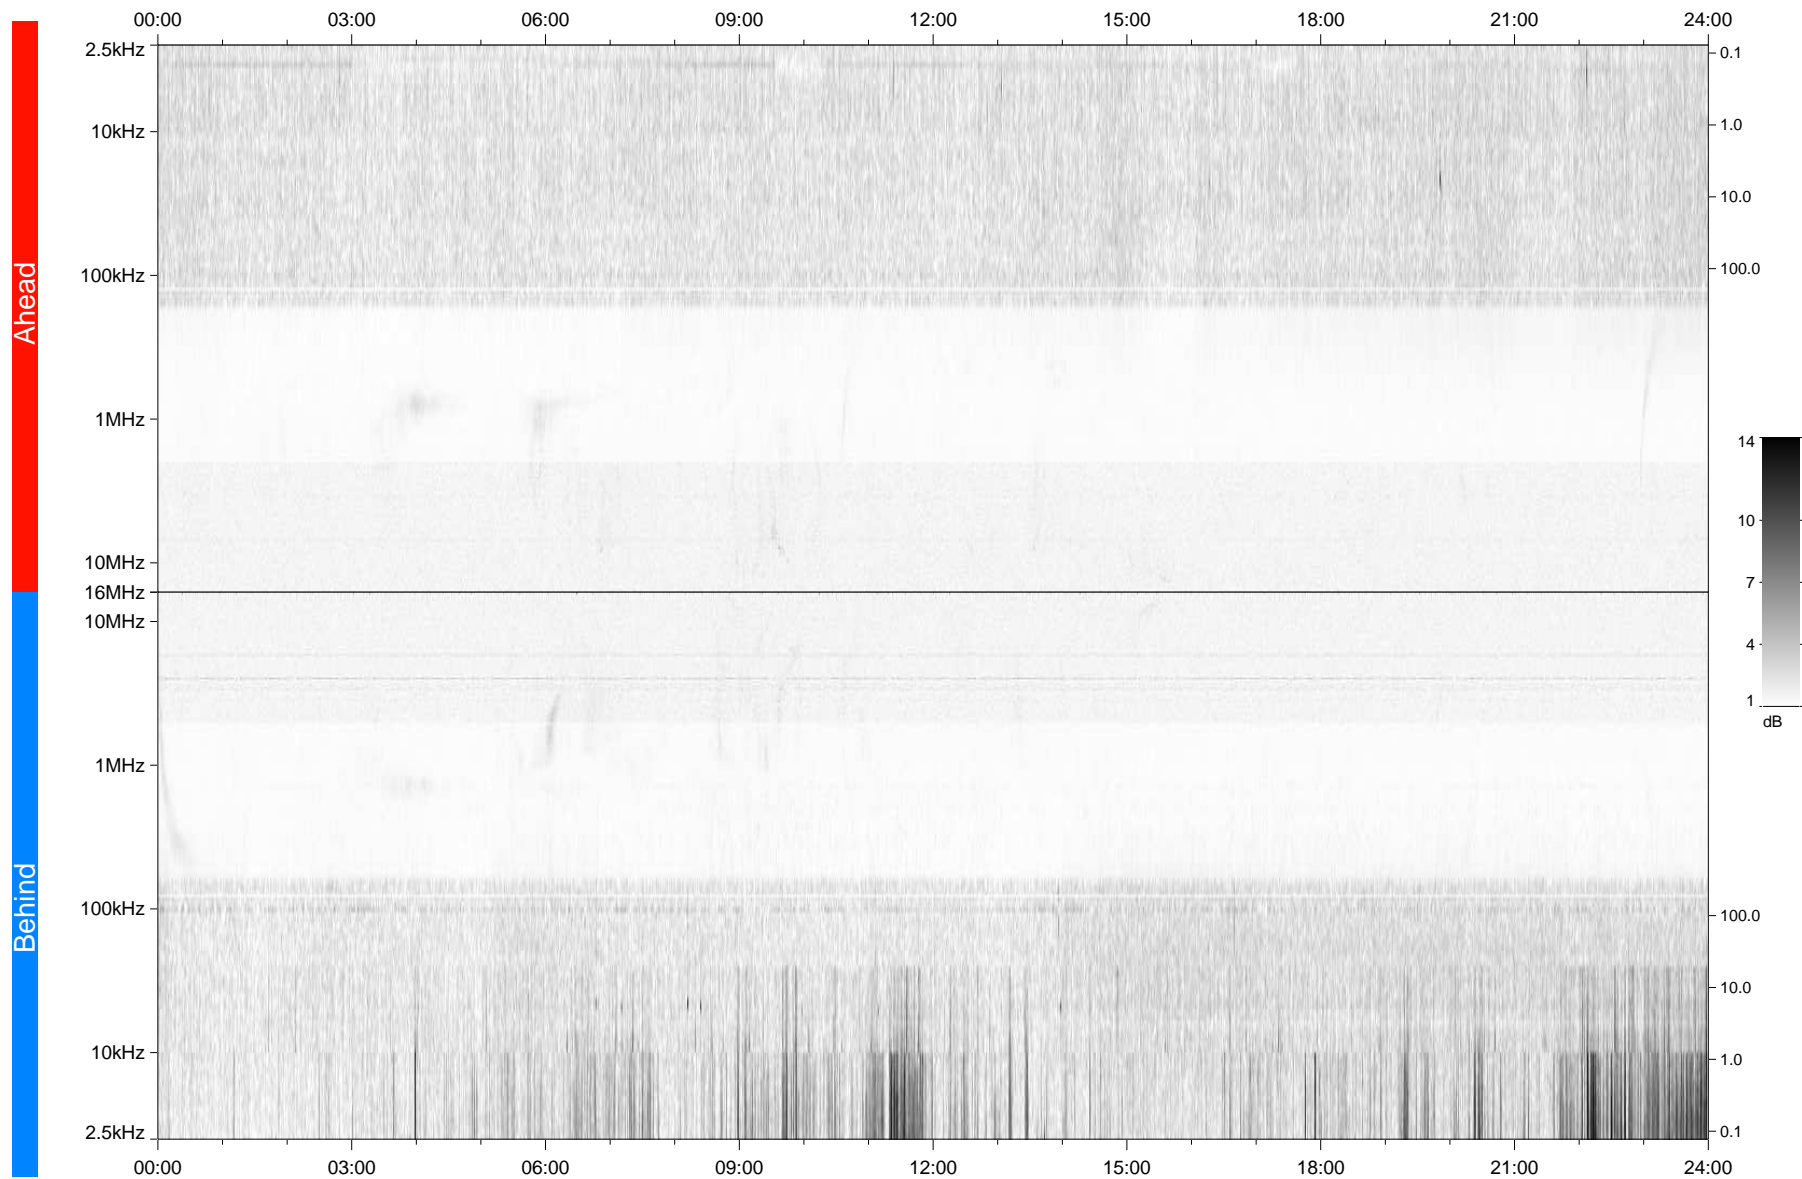

STEREO/WAVES Daily Summary - 15-Apr-2010 (DOY 105)

Ahead source file: swaves_ahead_2010_105_1_04.fin
Ahead PSE Angle: 68.3°

Behind PSE Angle: -70.9°
Behind source file: swaves_behind_2010_105_1_04.fin

Time (UTC)

file: stereo_swaves_daily-summary_gray_20100415_v04
made by: space.umn.edu on macOS with TDL 8.8.2 on 2022-10-16 06:02:17, with Tlib V945 / dynspec V311