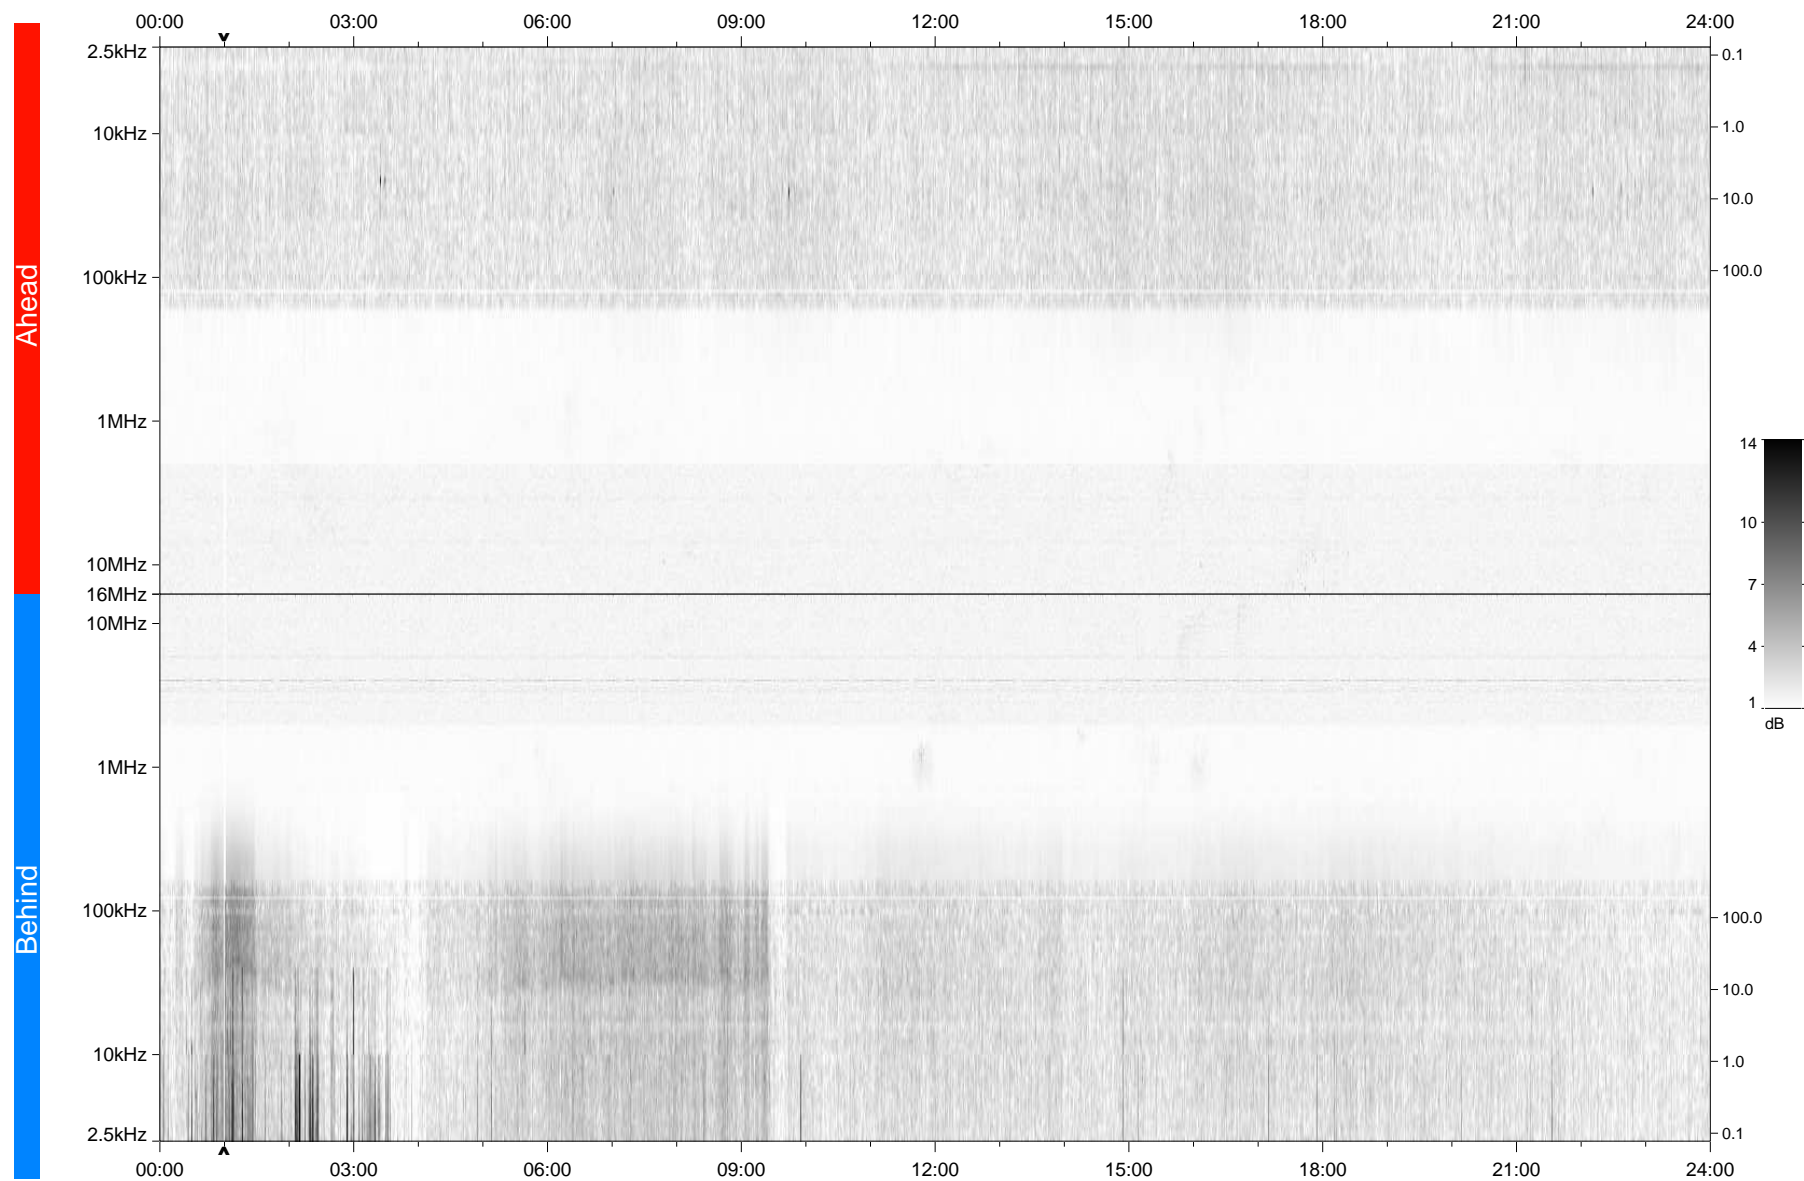

# STEREO/WAVES Daily Summary - 14-Apr-2010 (DOY 104)

Ahead source file: swaves\_ahead\_2010\_104\_1\_04.fin  
Ahead PSE Angle: 68.2°

Behind PSE Angle: -70.9°  
Behind source file: swaves\_behind\_2010\_104\_1\_04.fin

Time (UTC)

file: stereo\_swaves\_daily-summary\_gray\_20100414\_v04  
made by: space.umn.edu on macOS with TDL 8.8.2 on 2022-10-16 05:58:59, with TLib V945 / dynspec V311