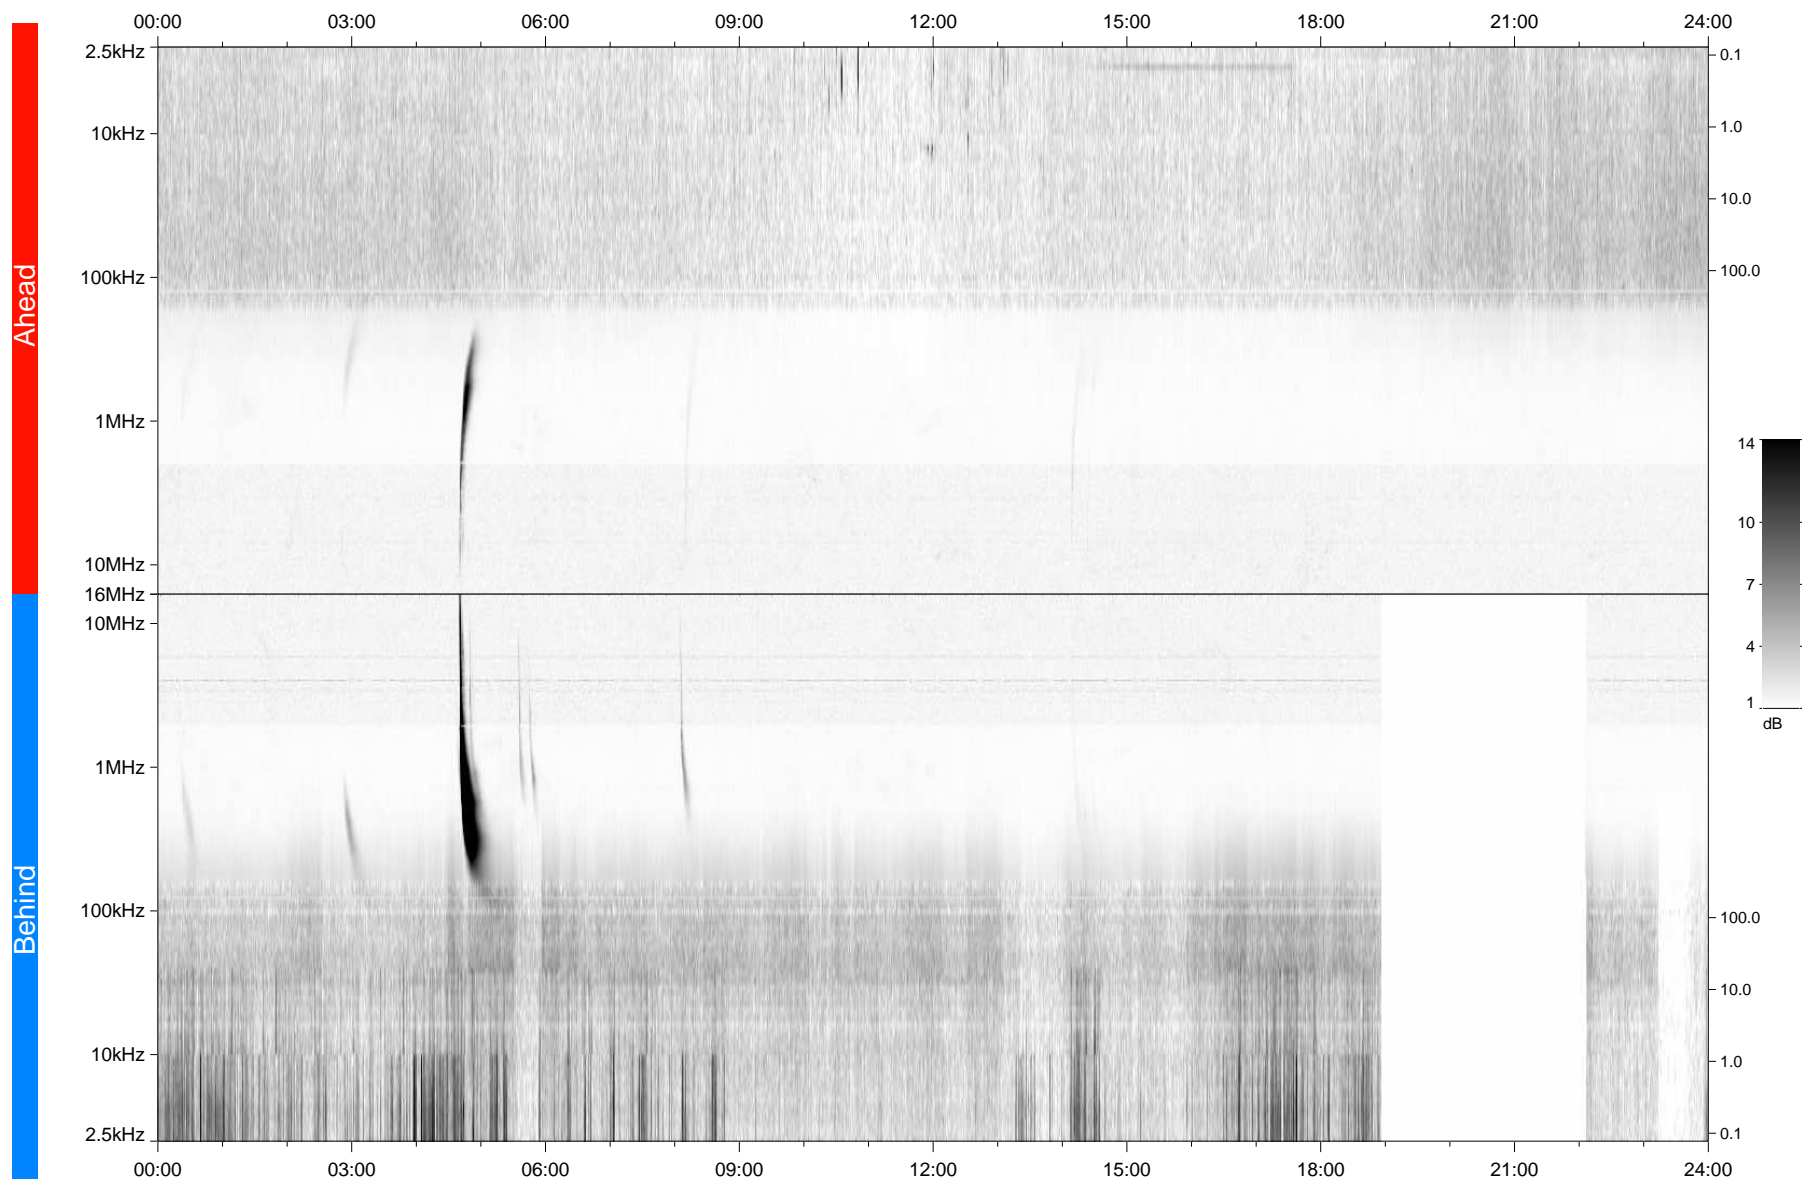

STEREO/WAVES Daily Summary - 13-Apr-2010 (DOY 103)

Ahead source file: swaves_ahead_2010_103_1_04.fin
Ahead PSE Angle: 68.1°

Behind PSE Angle: -71.0°
Behind source file: swaves_behind_2010_103_1_04.fin

Time (UTC)

file: stereo_swaves_daily-summary_gray_20100413_v04
made by: space.umn.edu on macOS with TDL 8.8.2 on 2022-10-16 05:56:12, with Tlib V945 / dynspec V311