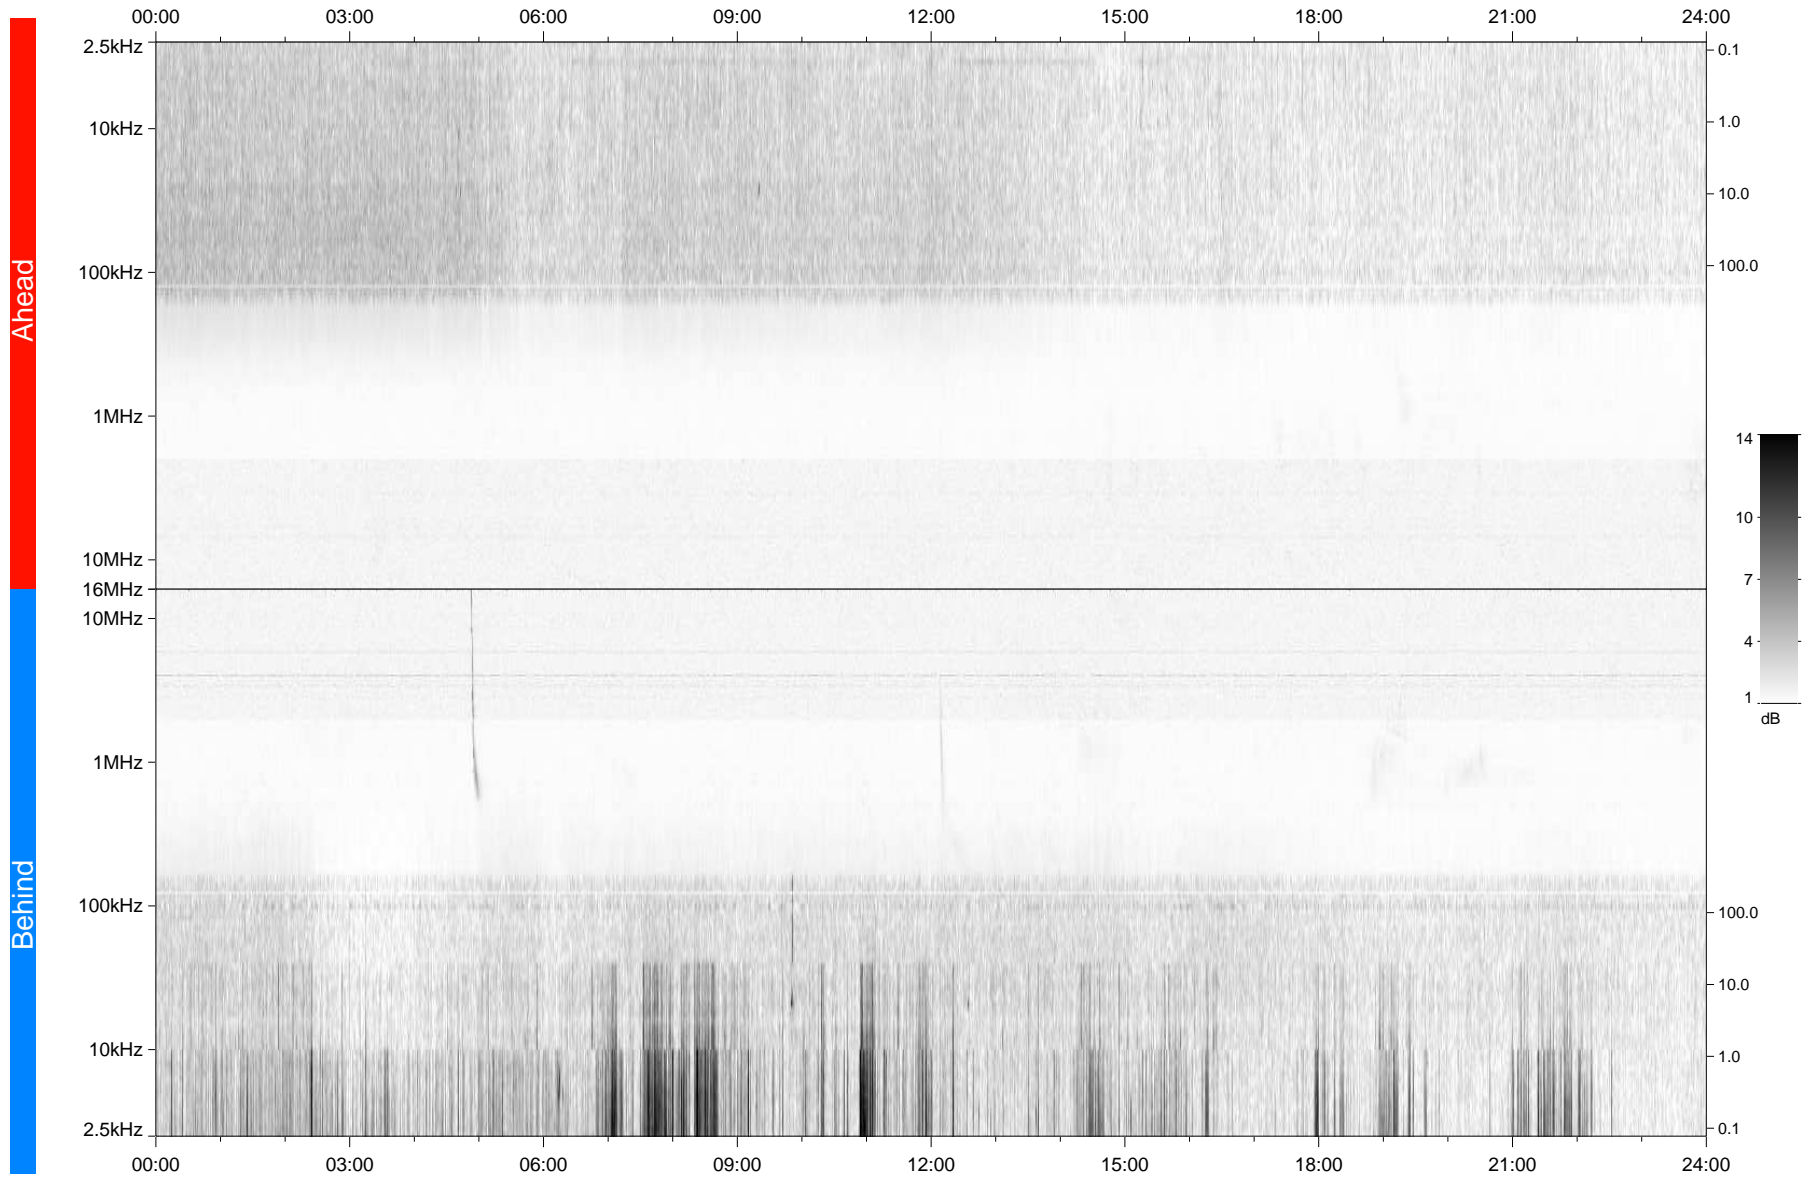

# STEREO/WAVES Daily Summary - 11-Apr-2010 (DOY 101)

Ahead source file: swaves\_ahead\_2010\_101\_1\_04.fin  
Ahead PSE Angle: 68.0°

Behind PSE Angle: -71.0°  
Behind source file: swaves\_behind\_2010\_101\_1\_04.fin

Time (UTC)

file: stereo\_swaves\_daily-summary\_gray\_20100411\_v04  
made by: space.umn.edu on macOS with TDL 8.8.2 on 2022-10-16 05:50:35, with TLib V945 / dynspec V311