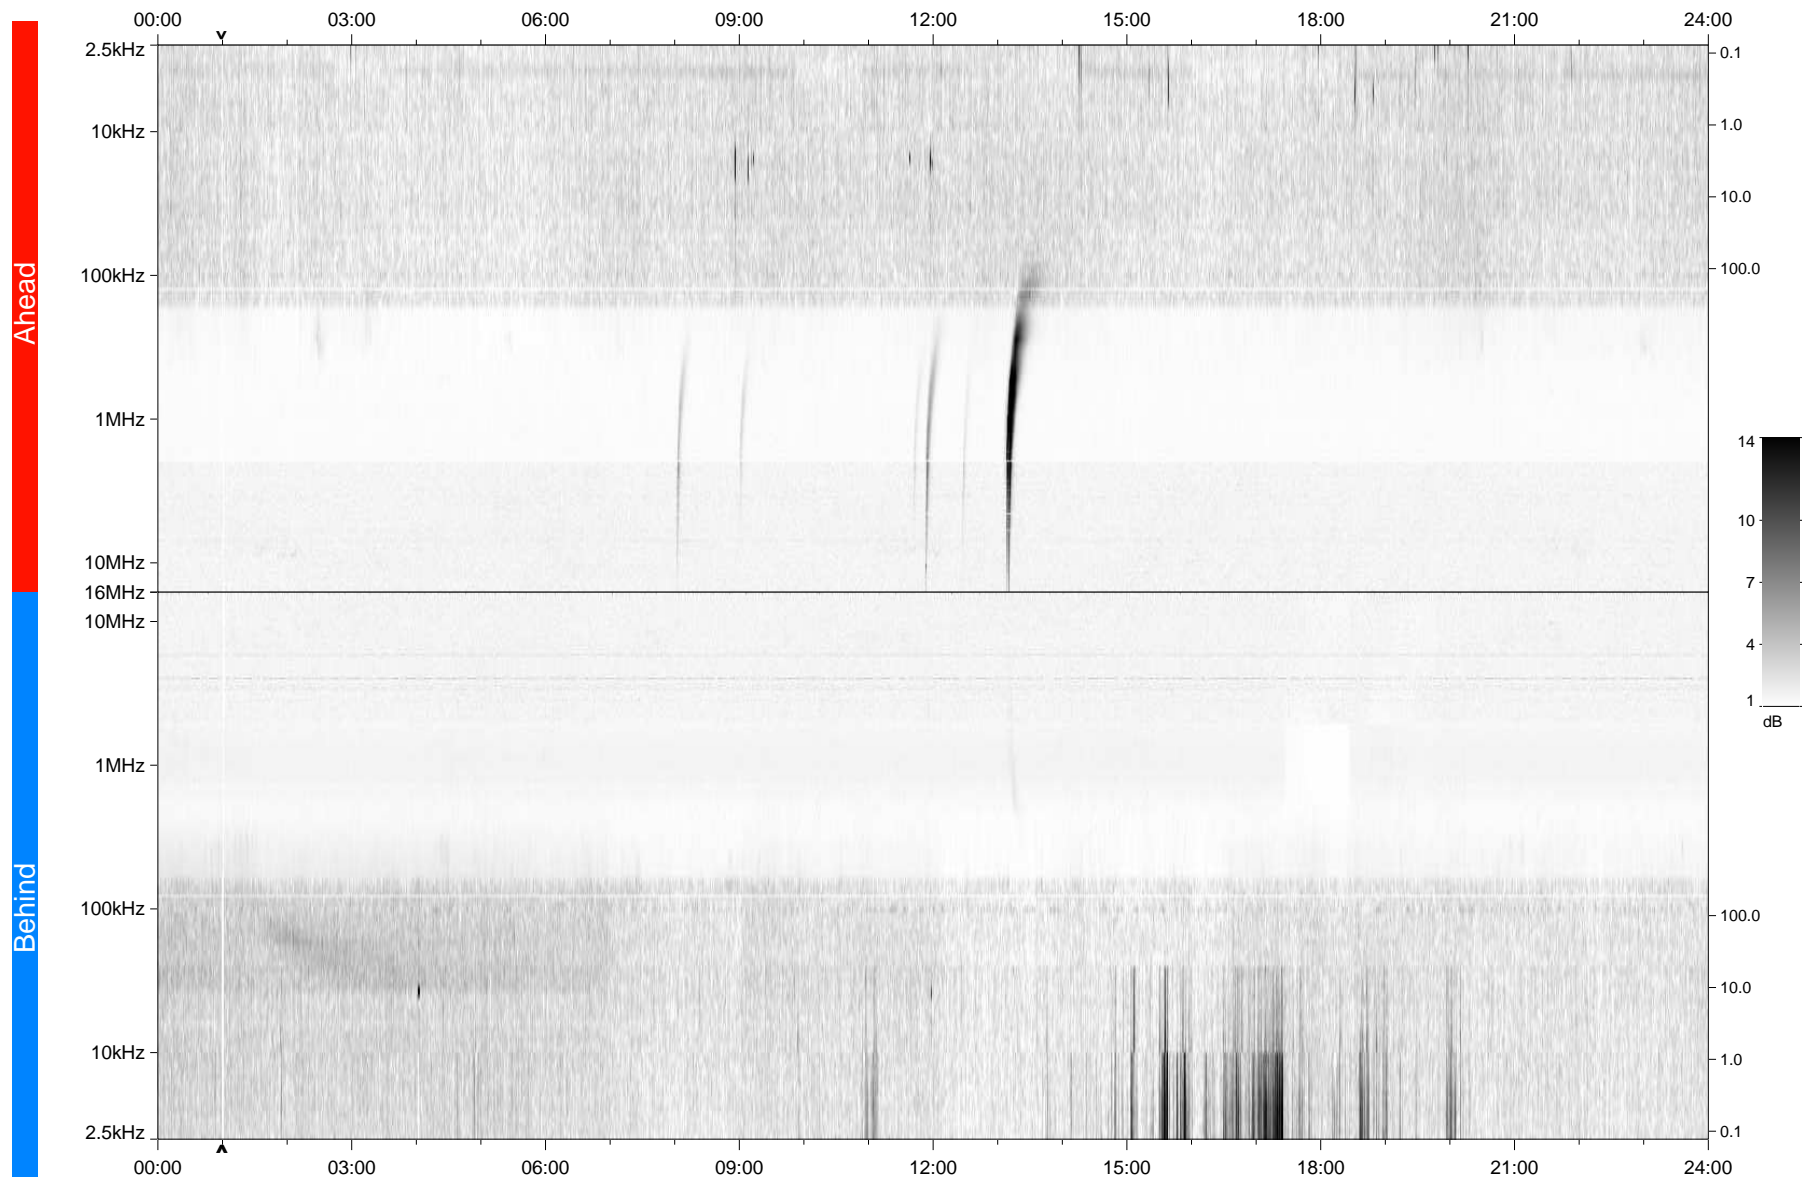

# STEREO/WAVES Daily Summary - 06-Apr-2010 (DOY 096)

Ahead source file: swaves\_ahead\_2010\_096\_1\_04.fin  
Ahead PSE Angle: 67.6°

Behind PSE Angle: -71.1°  
Behind source file: swaves\_behind\_2010\_096\_1\_04.fin

Time (UTC)

file: stereo\_swaves\_daily-summary\_gray\_20100406\_v04  
made by: space.umn.edu on macOS with TDL 8.8.2 on 2022-10-16 05:36:40, with Tlib V945 / dynspec V311