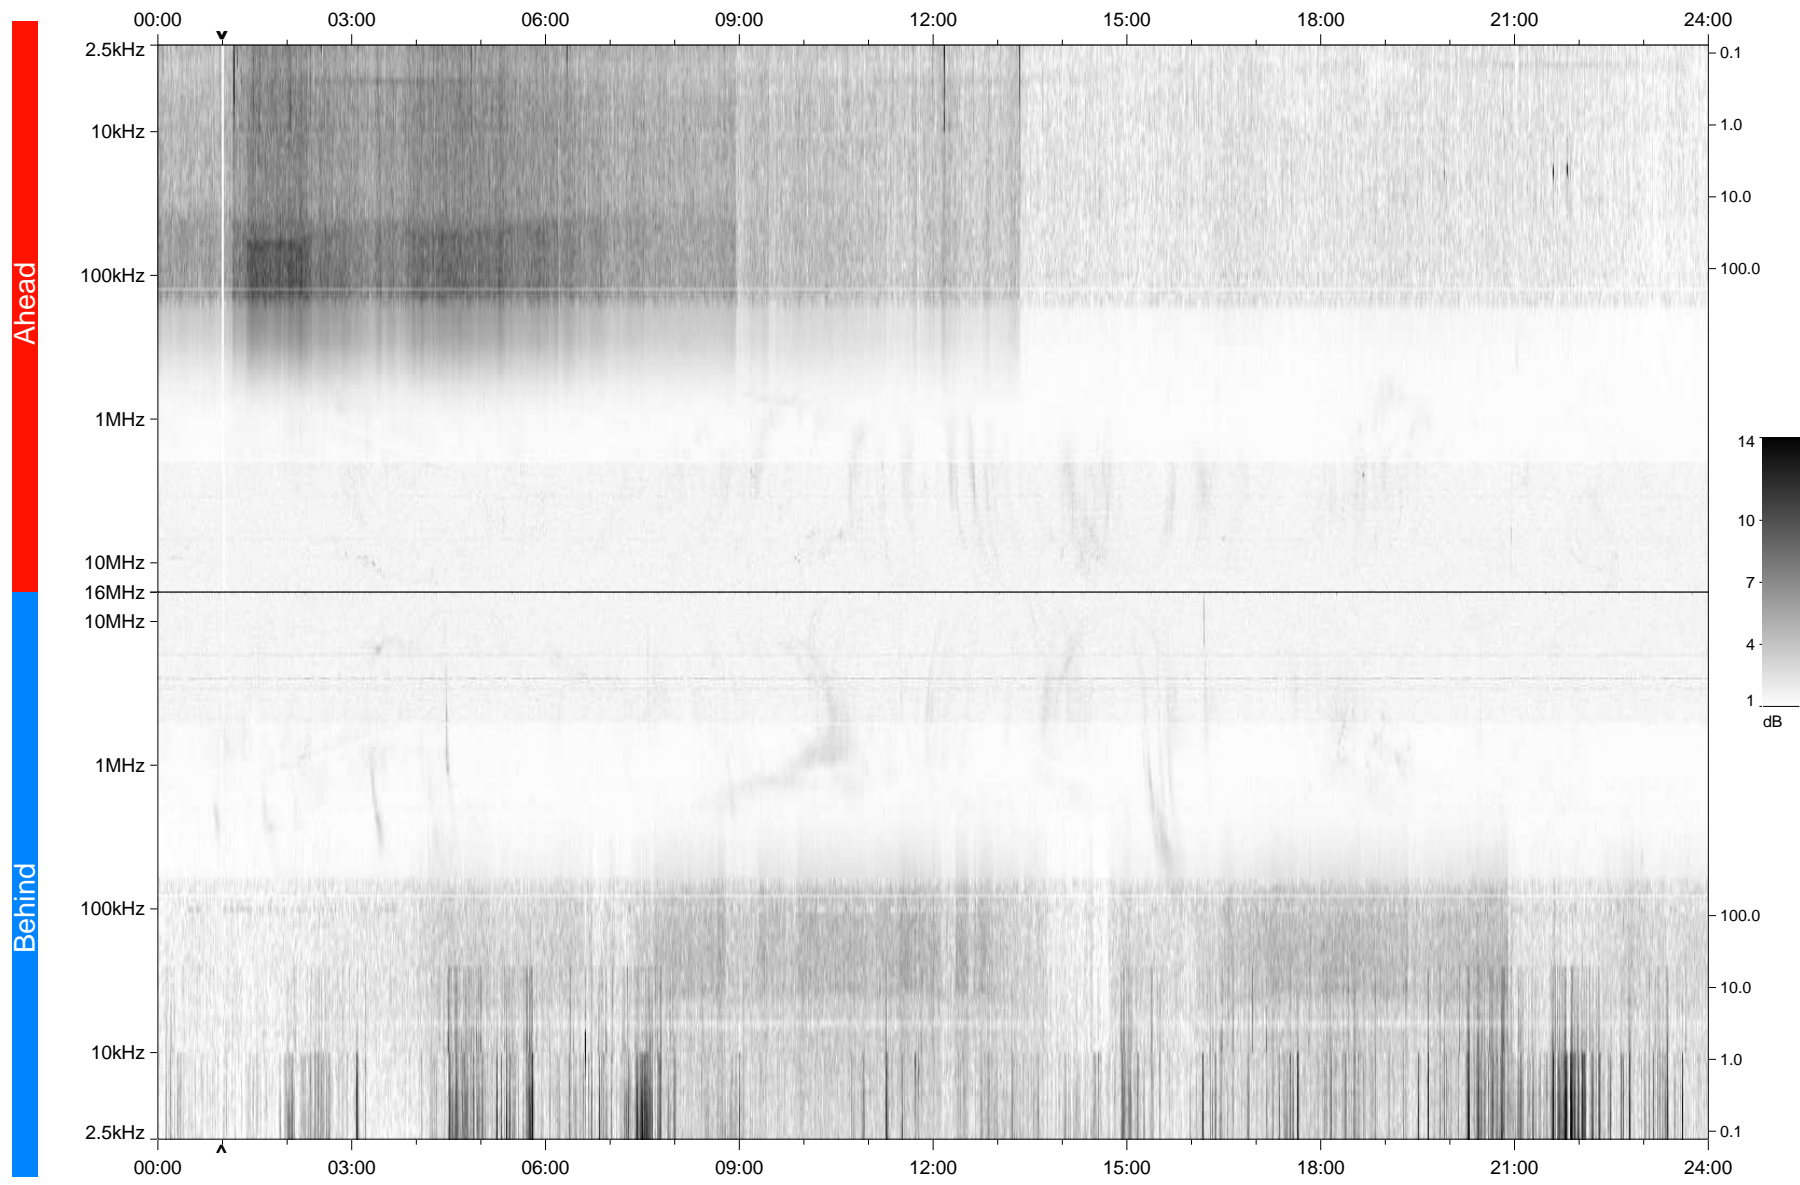

# STEREO/WAVES Daily Summary - 04-Apr-2010 (DOY 094)

Ahead source file: swaves\_ahead\_2010\_094\_1\_04.fin  
Ahead PSE Angle: 67.5°

Behind PSE Angle: -71.2°  
Behind source file: swaves\_behind\_2010\_094\_1\_04.fin

Time (UTC)

file: stereo\_swaves\_daily-summary\_gray\_20100404\_v04  
made by: space.umn.edu on macOS with IDL 8.8.2 on 2022-10-16 05:31:13, with TLib V945 / dynspec V311