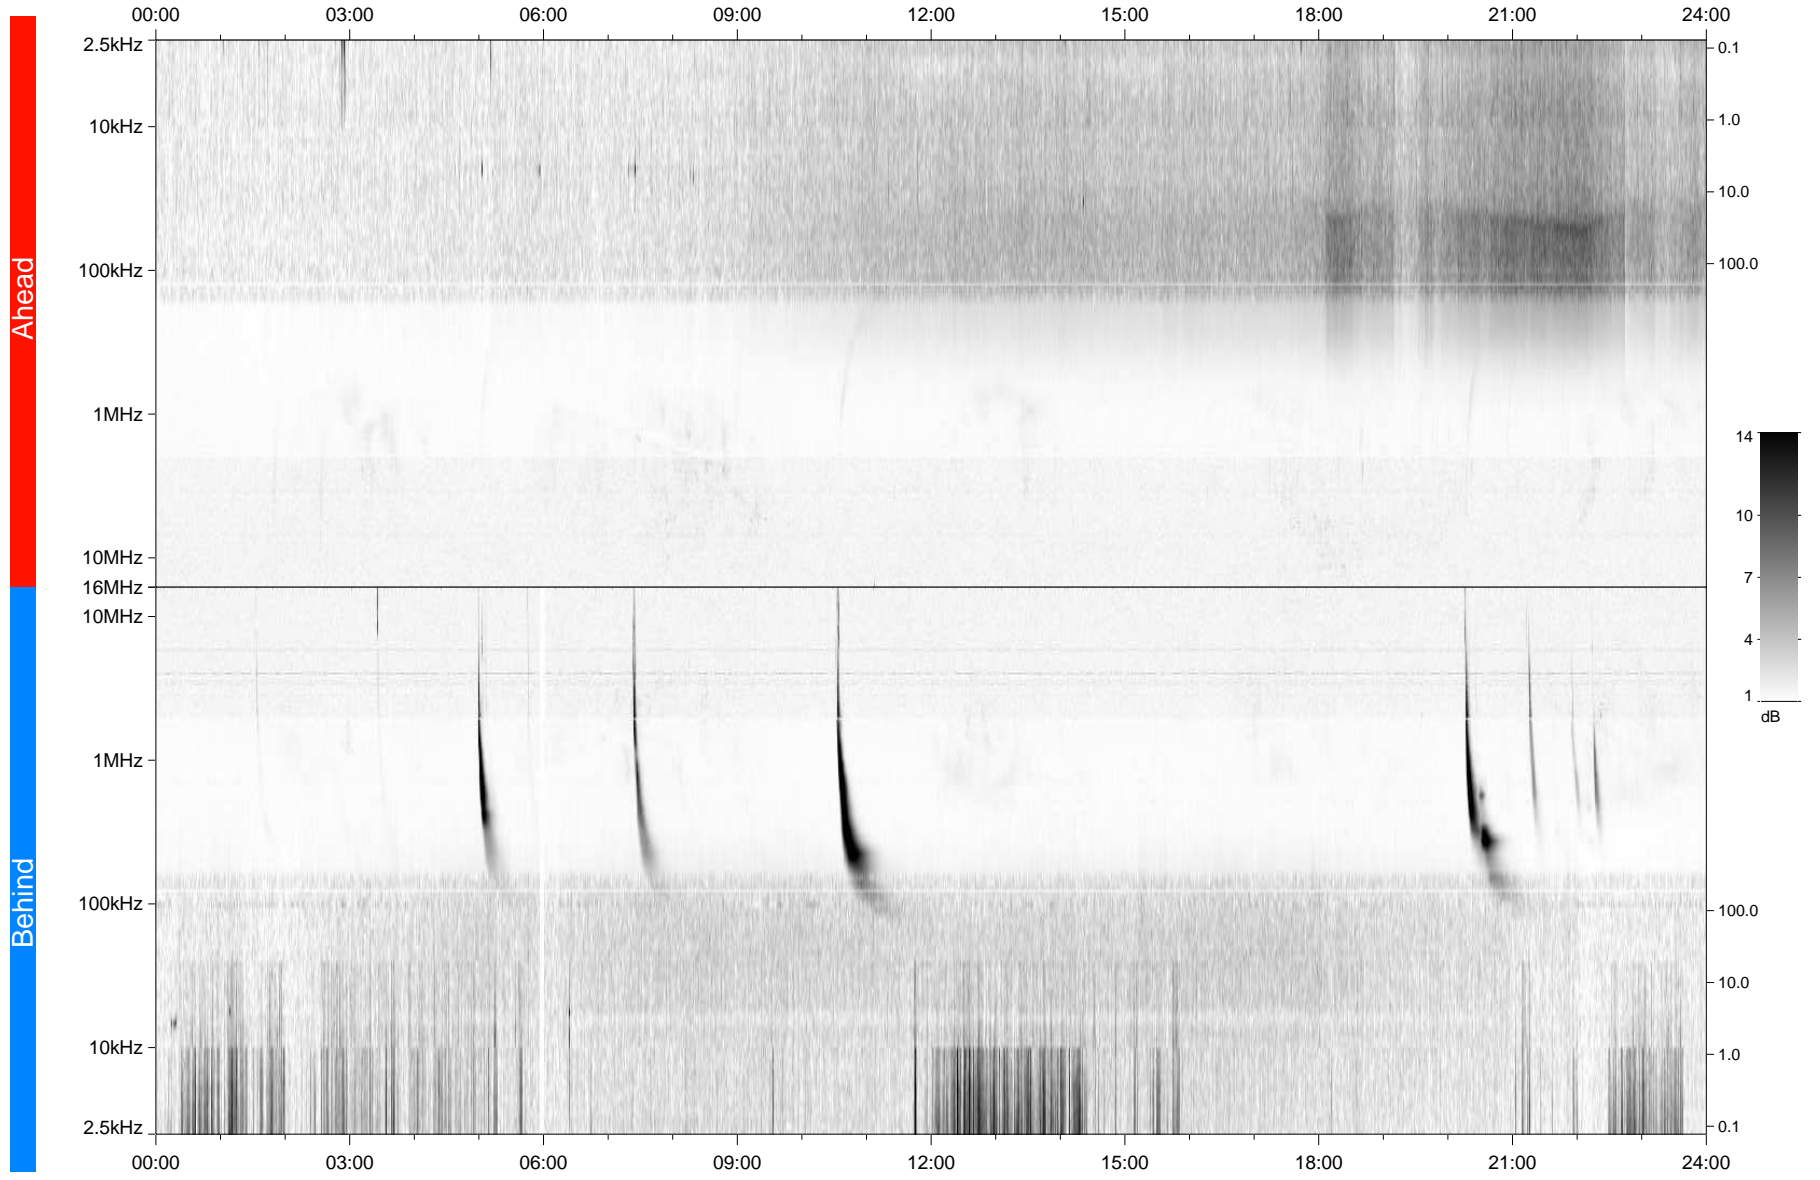

STEREO/WAVES Daily Summary - 03-Apr-2010 (DOY 093)

Ahead source file: swaves_ahead_2010_093_1_04.fin
Ahead PSE Angle: 67.4°

Behind PSE Angle: -71.2°
Behind source file: swaves_behind_2010_093_1_04.fin

Time (UTC)

file: stereo_swaves_daily-summary_gray_20100403_v04
made by: space.umn.edu on macOS with TDL 8.8.2 on 2022-10-16 05:28:21, with Tlib V945 / dynspec V311