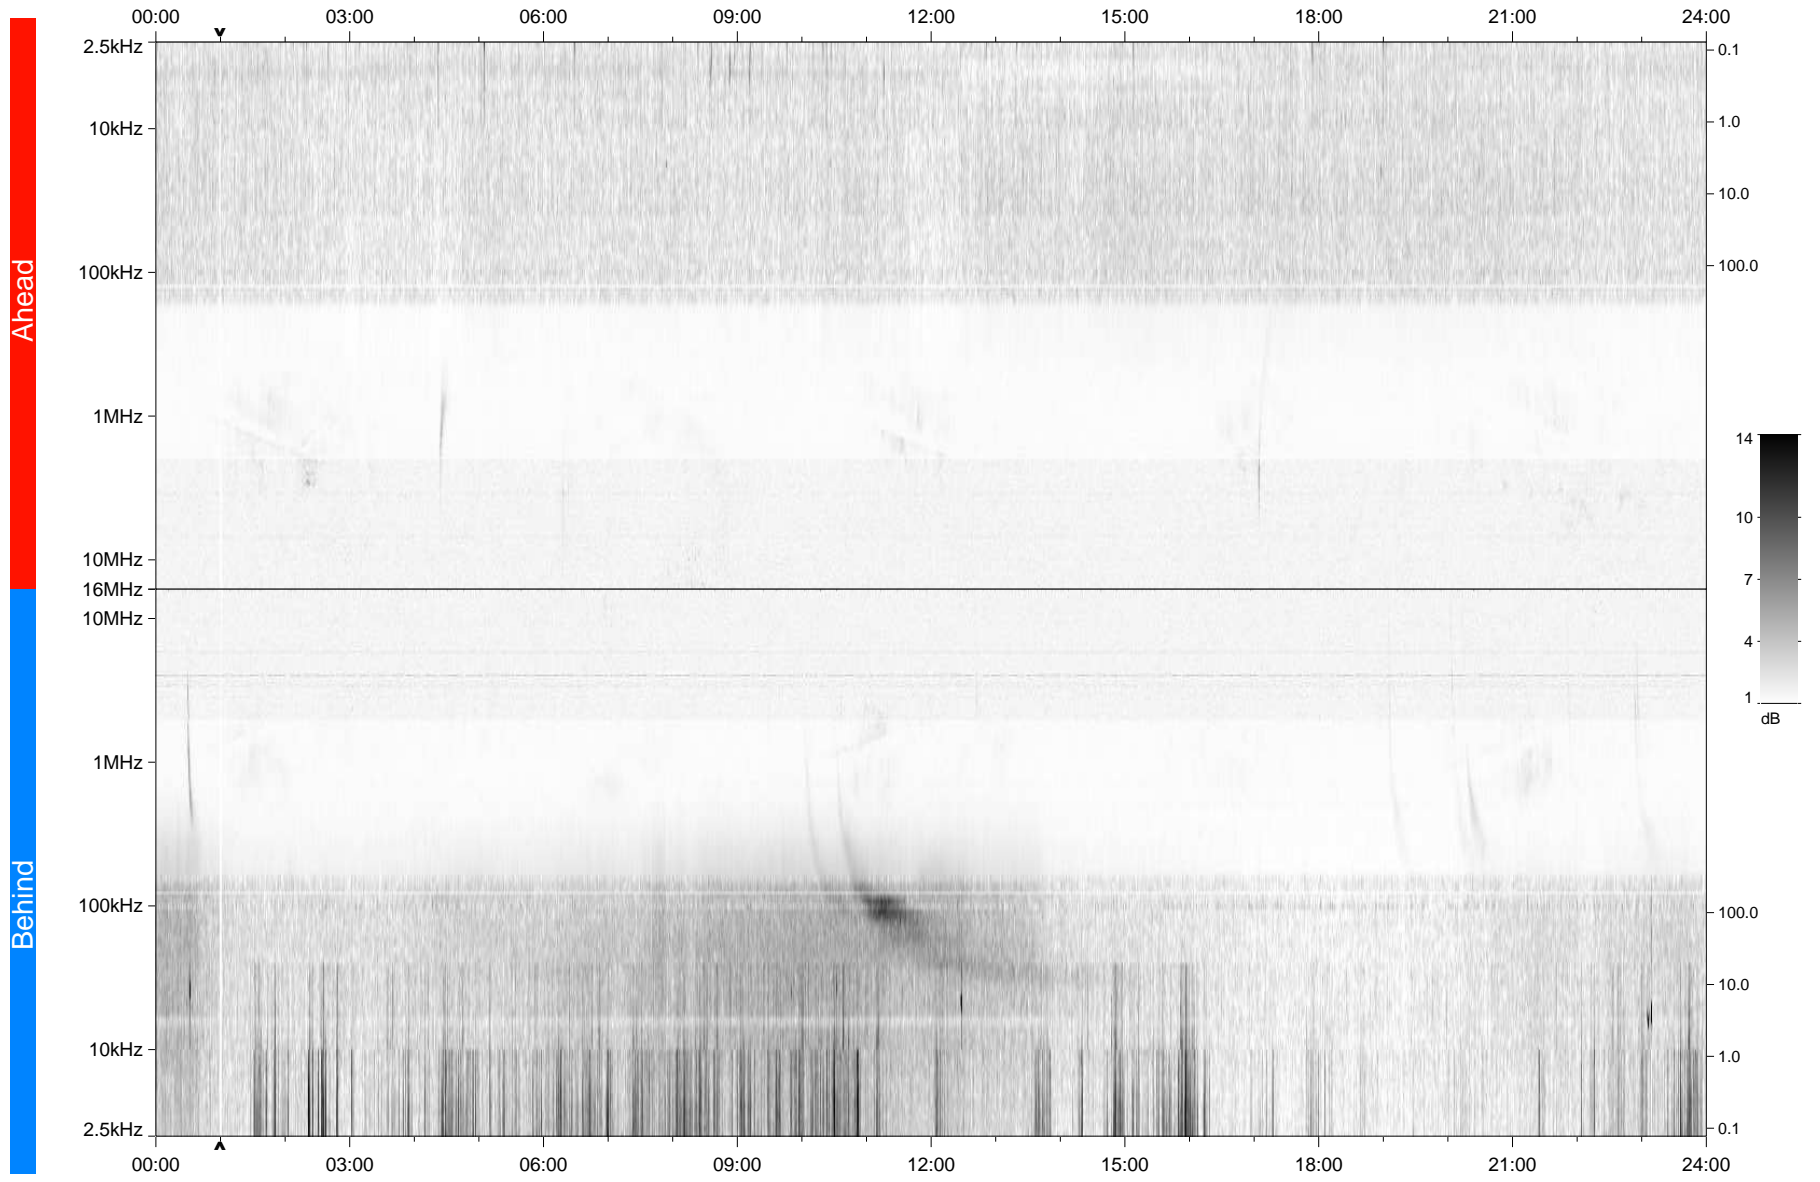

STEREO/WAVES Daily Summary - 02-Apr-2010 (DOY 092)

Ahead source file: swaves_ahead_2010_092_1_04.fin
Ahead PSE Angle: 67.4°

Behind PSE Angle: -71.2°
Behind source file: swaves_behind_2010_092_1_04.fin

Time (UTC)

file: stereo_swaves_daily-summary_gray_20100402_v04
made by: space.umn.edu on macOS with TDL 8.8.2 on 2022-10-16 05:25:32, with TLib V945 / dynspec V311