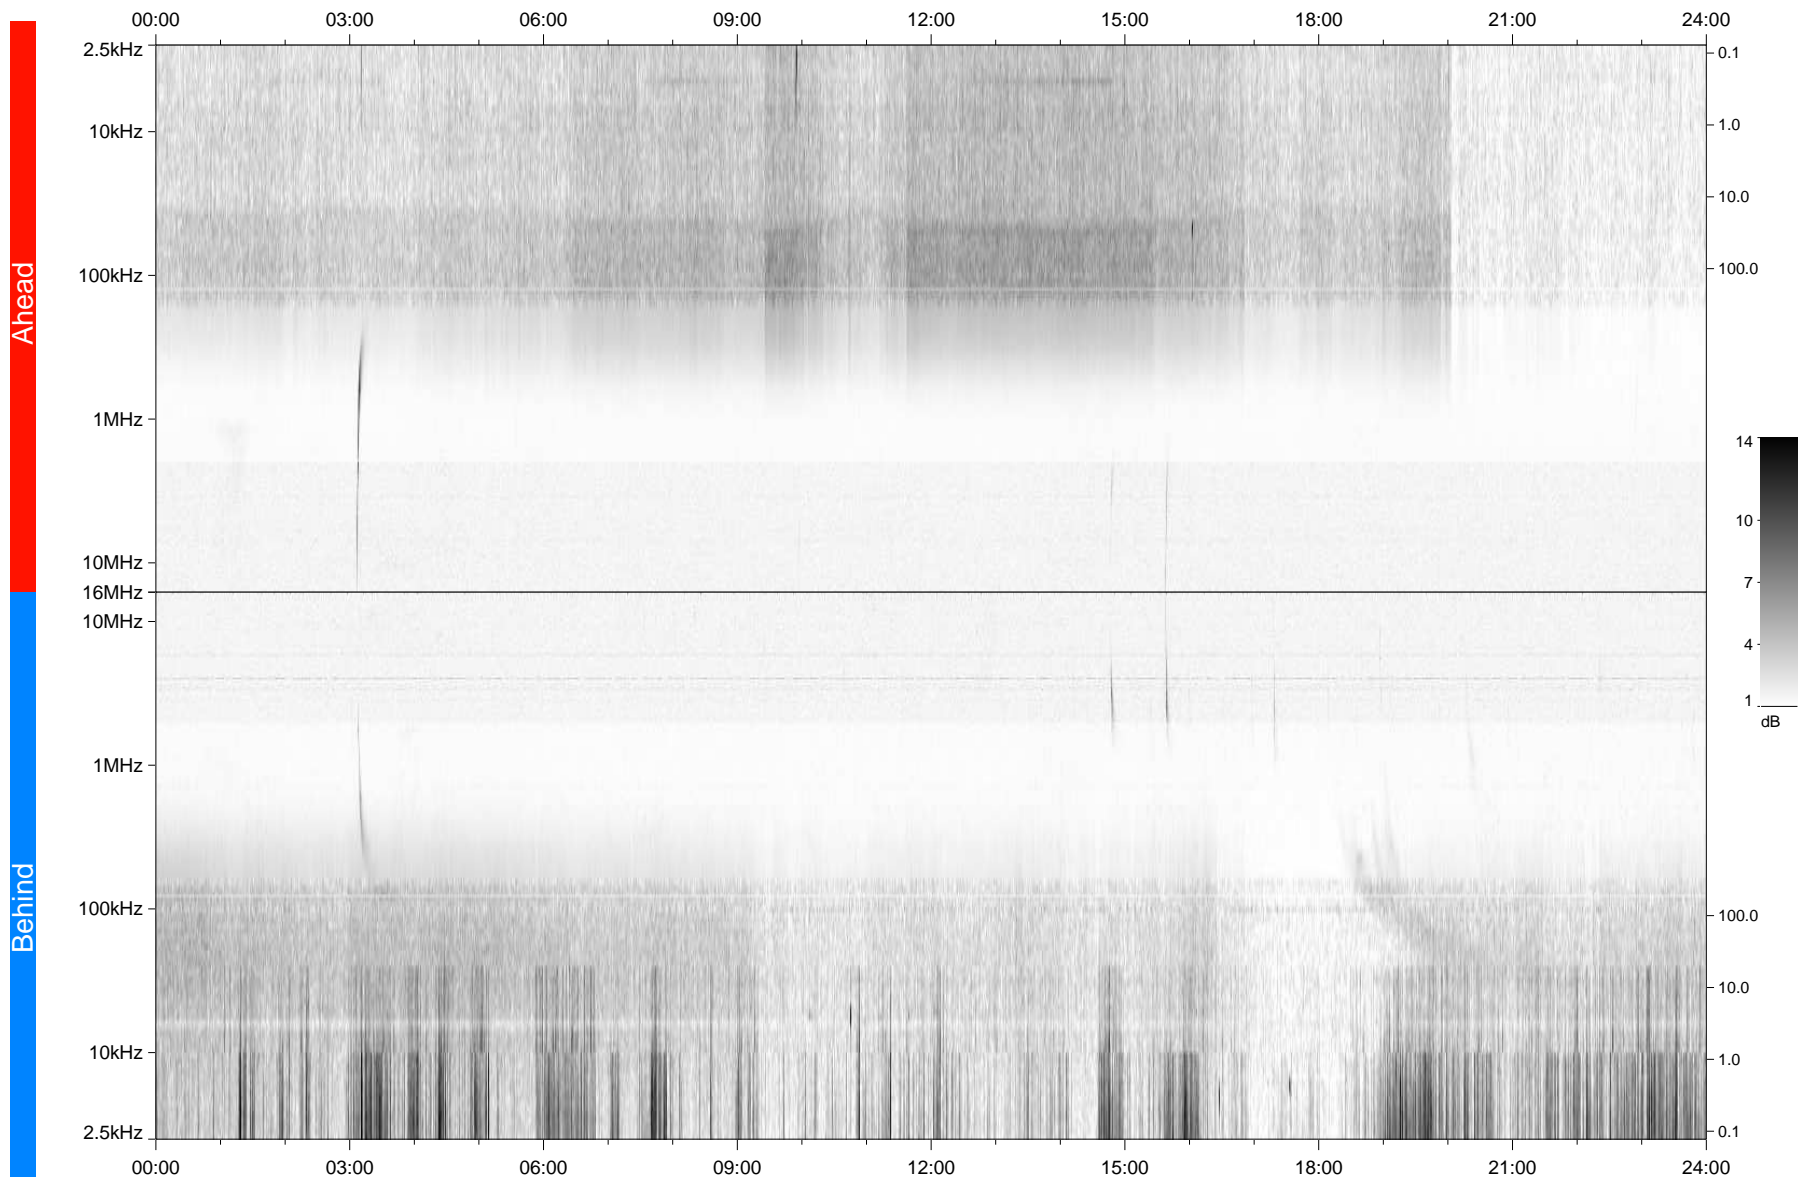

# STEREO/WAVES Daily Summary - 30-Mar-2010 (DOY 089)

Ahead source file: swaves\_ahead\_2010\_089\_1\_04.fin  
Ahead PSE Angle: 67.1°

Behind PSE Angle: -71.3°  
Behind source file: swaves\_behind\_2010\_089\_1\_04.fin

Time (UTC)

file: stereo\_swaves\_daily-summary\_gray\_20100330\_v04  
made by: space.umn.edu on macOS with TDL 8.8.2 on 2022-10-16 05:17:01, with Tlib V945 / dynspec V311