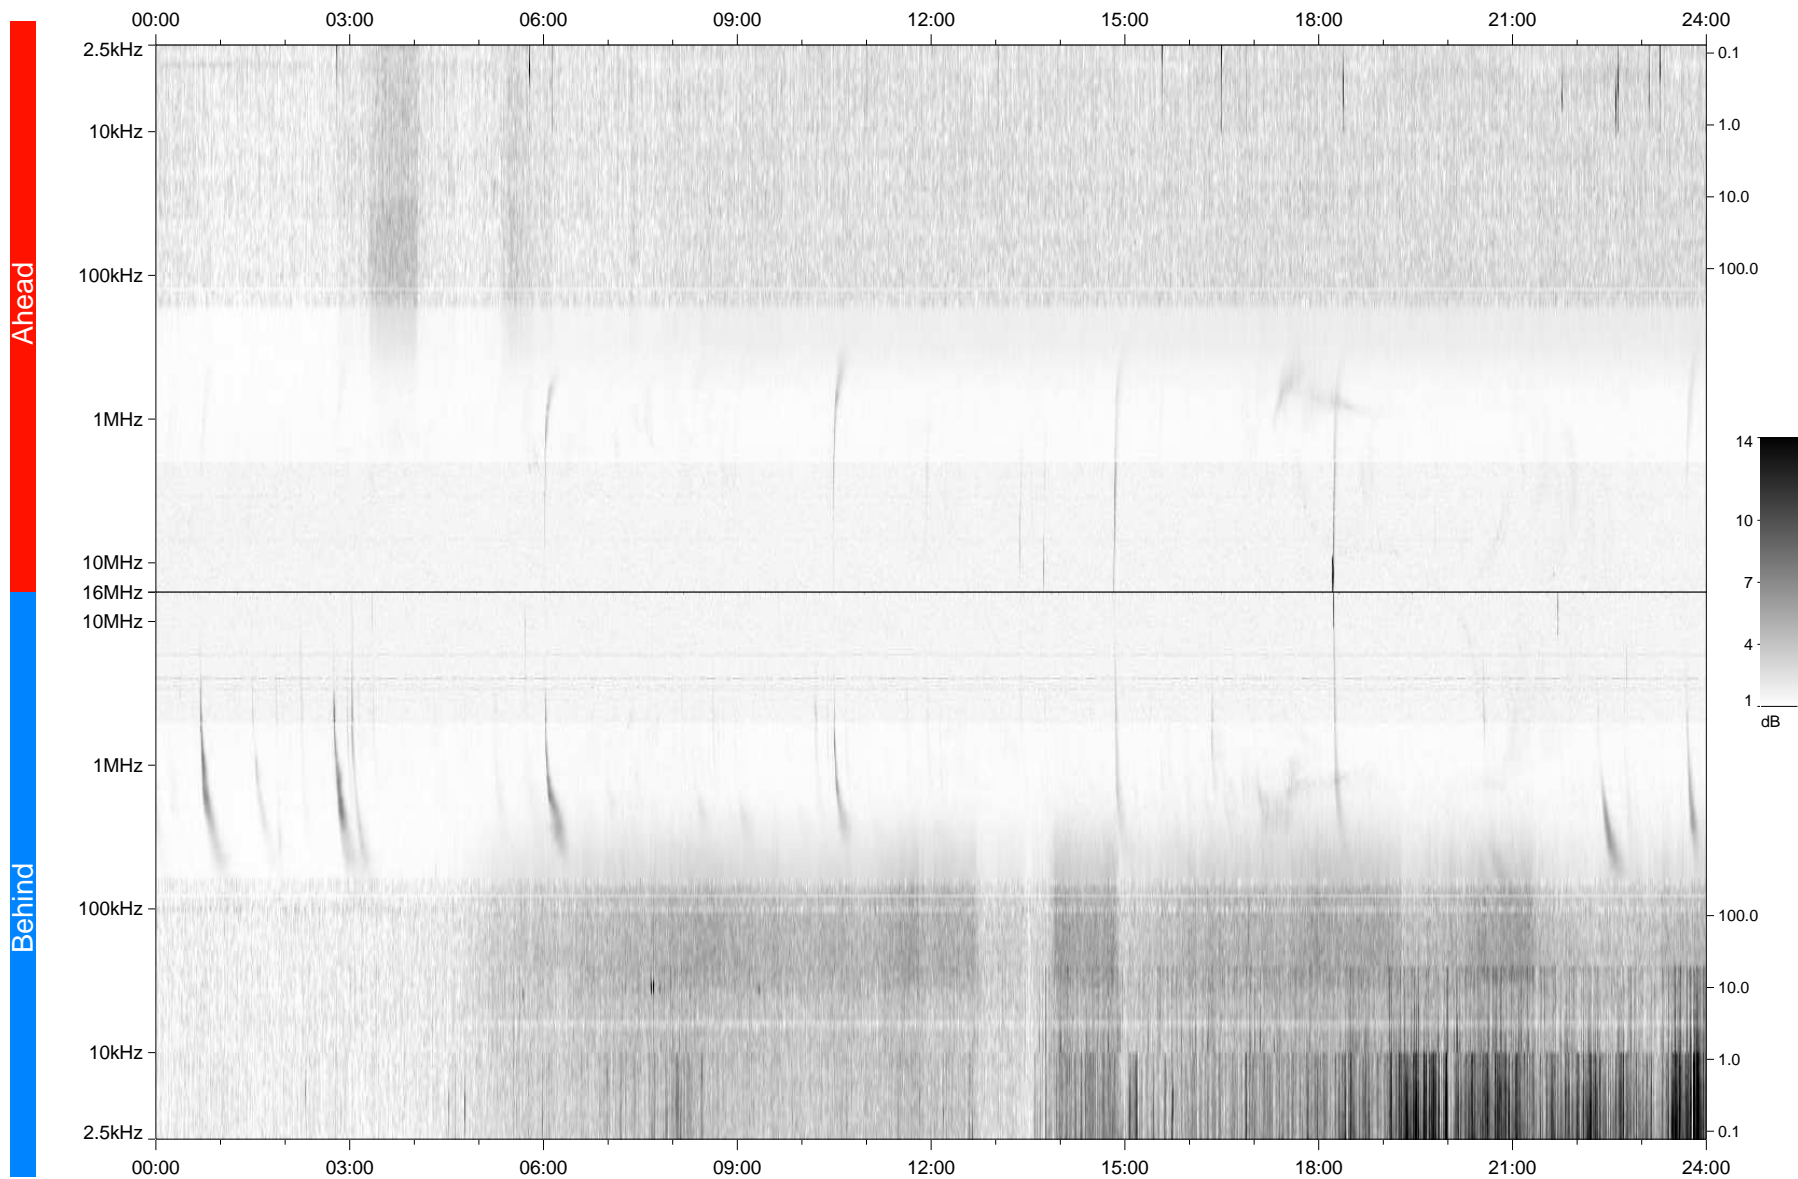

# STEREO/WAVES Daily Summary - 28-Mar-2010 (DOY 087)

Ahead source file: swaves\_ahead\_2010\_087\_1\_04.fin  
Ahead PSE Angle: 67.0°

Behind PSE Angle: -71.3°  
Behind source file: swaves\_behind\_2010\_087\_1\_04.fin

Time (UTC)

file: stereo\_swaves\_daily-summary\_gray\_20100328\_v04  
made by: space.umn.edu on macOS with TDL 8.8.2 on 2022-10-16 05:11:19, with TLib V945 / dynspec V311