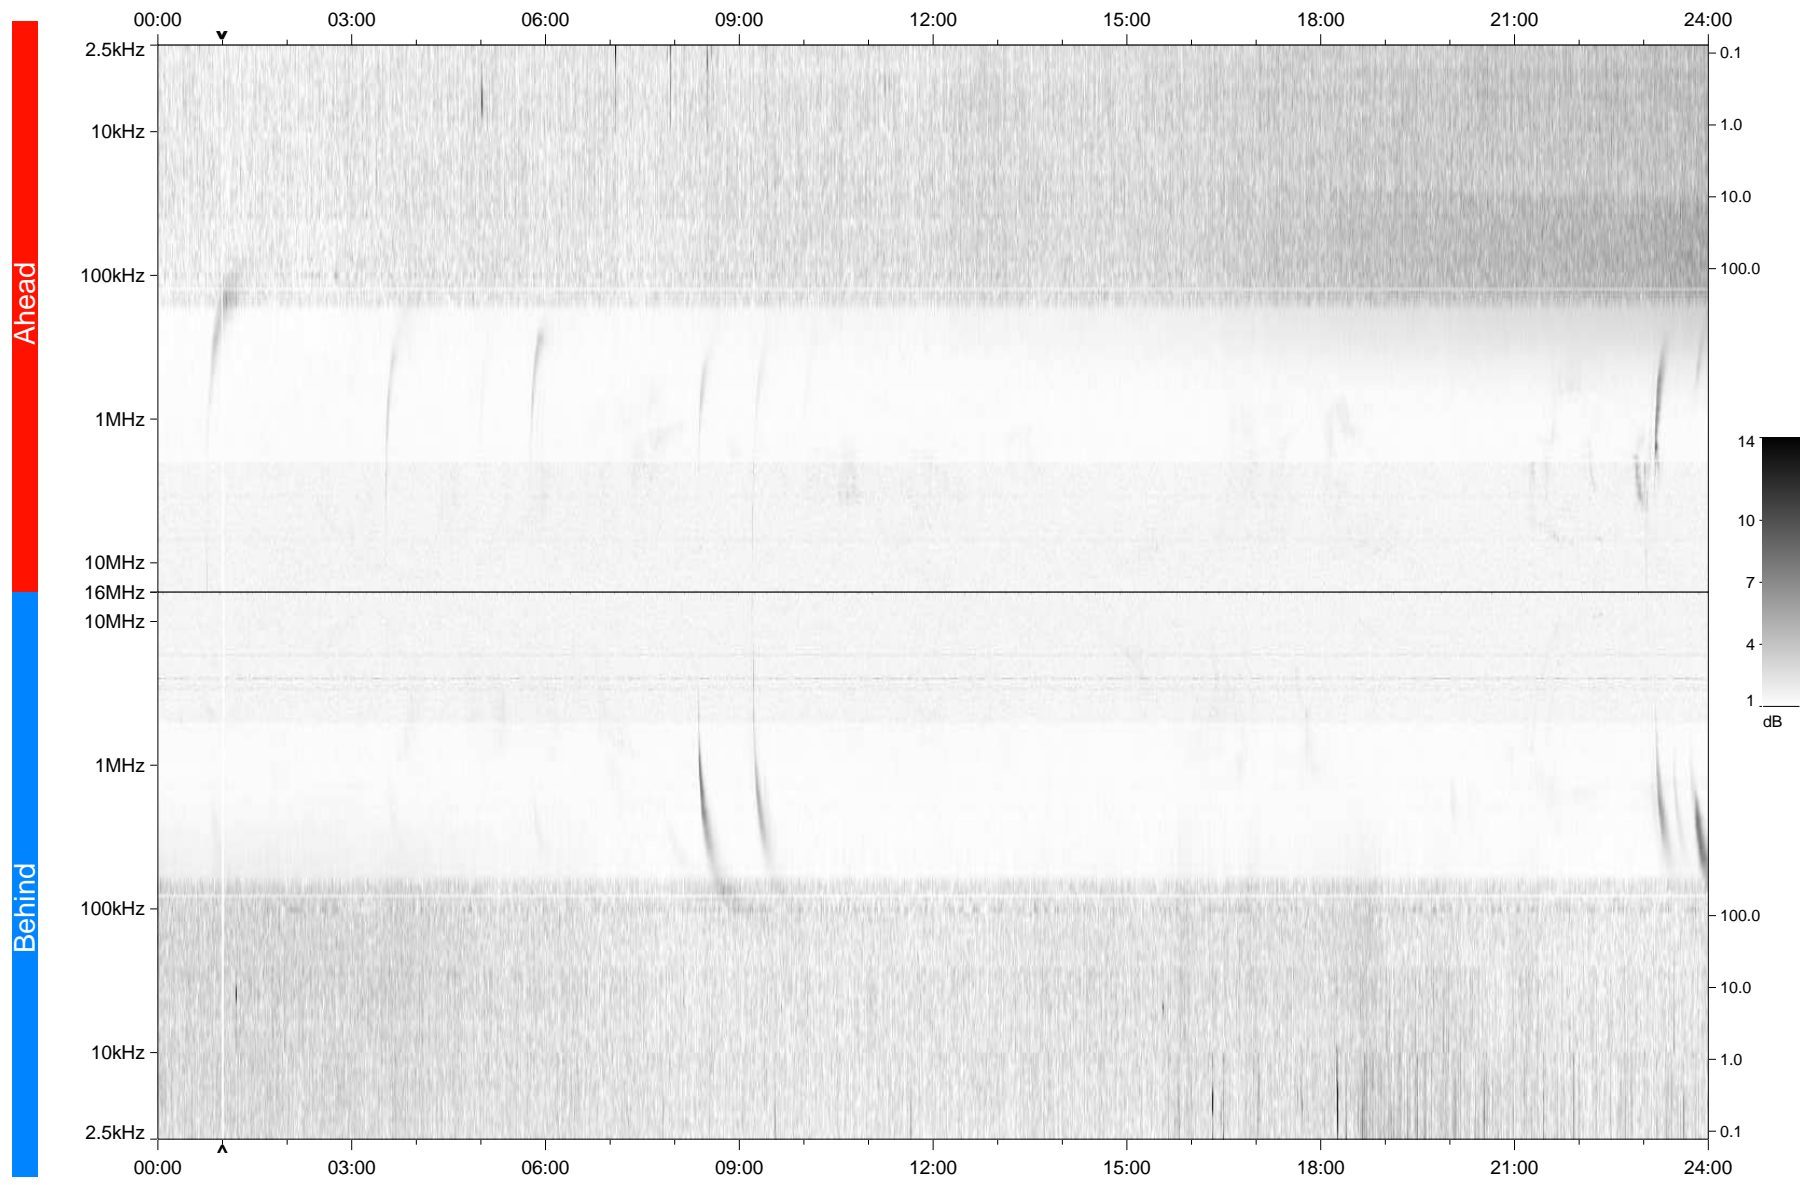

STEREO/WAVES Daily Summary - 21-Mar-2010 (DOY 080)

Ahead source file: swaves_ahead_2010_080_1_04.fin
Ahead PSE Angle: 66.6°

Behind PSE Angle: -71.4°
Behind source file: swaves_behind_2010_080_1_04.fin

Time (UTC)

file: stereo_swaves_daily-summary_gray_20100321_v04
made by: space.umn.edu on macOS with IDL 8.8.2 on 2022-10-16 04:51:25, with TLib V945 / dynspec V311