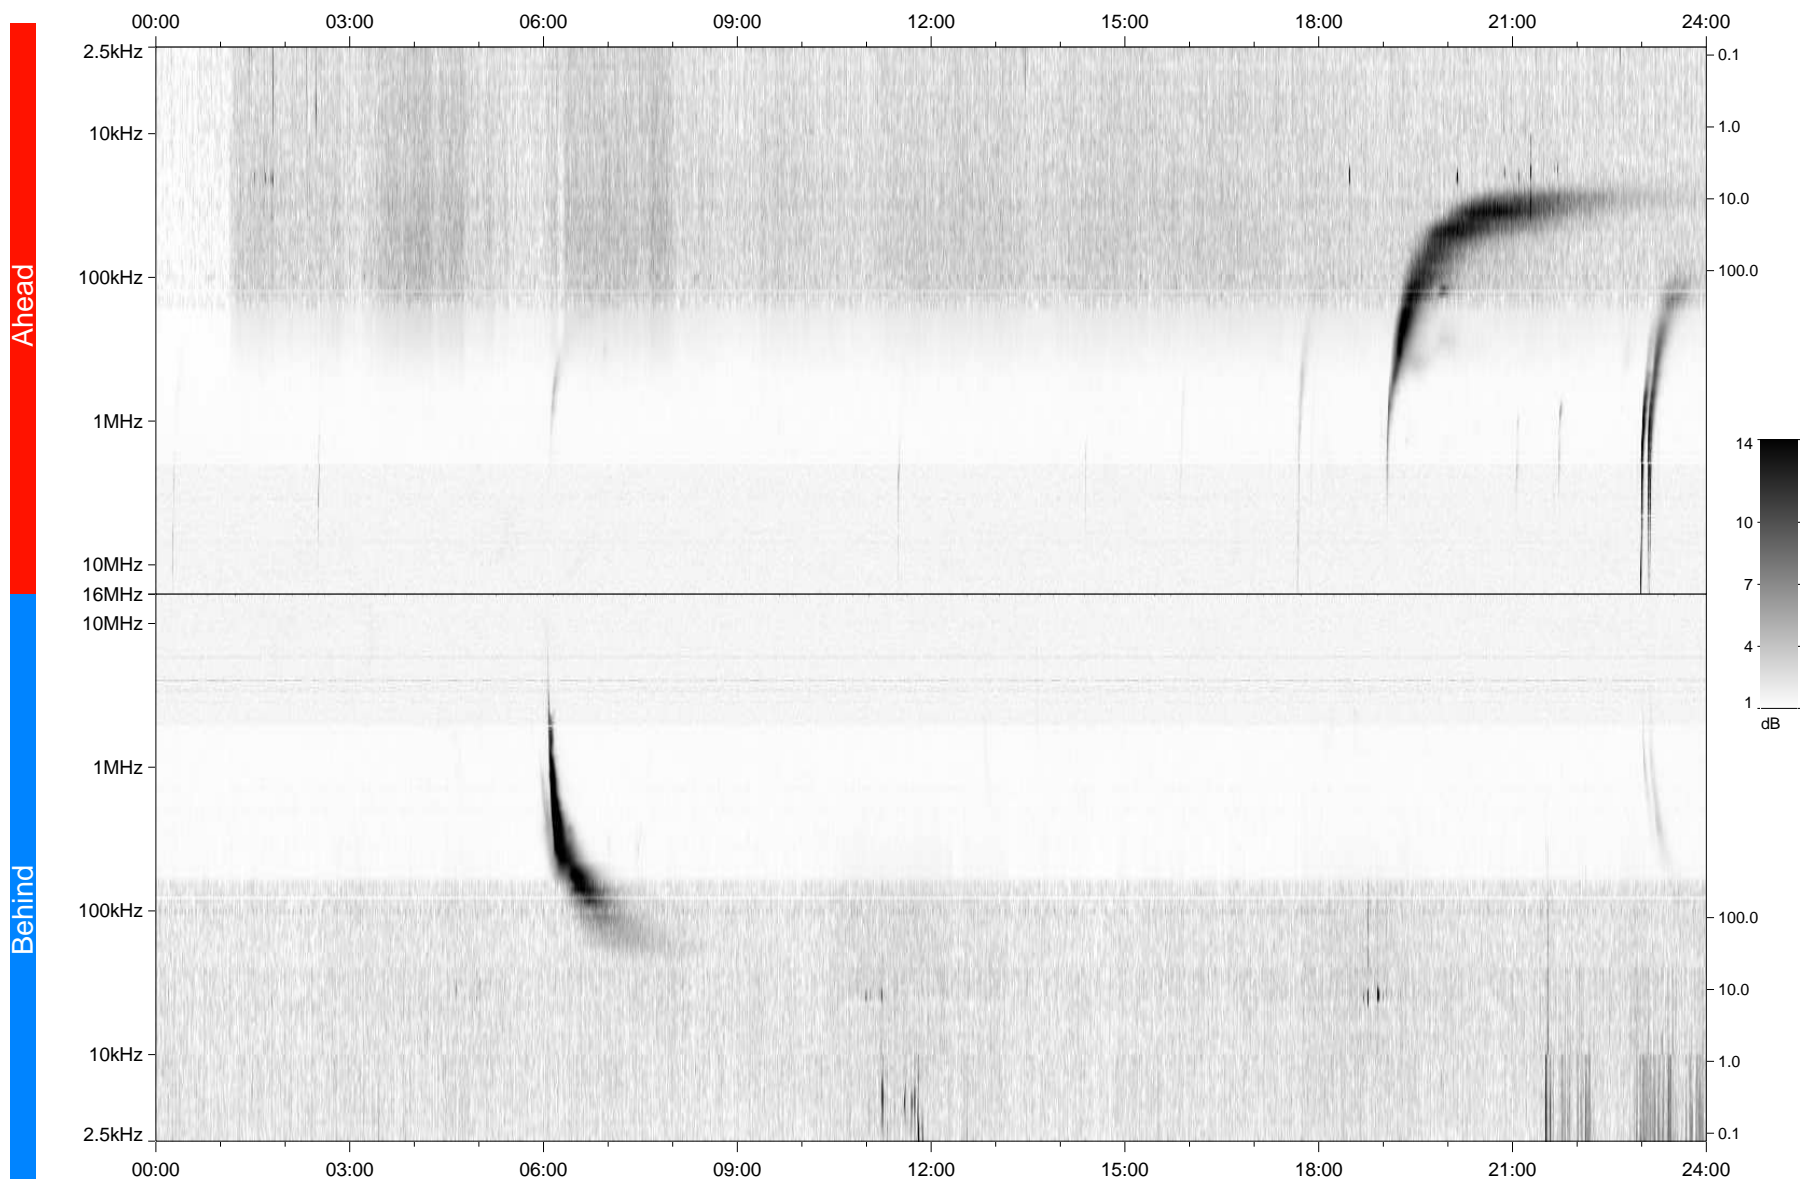

STEREO/WAVES Daily Summary - 18-Mar-2010 (DOY 077)

Ahead source file: swaves_ahead_2010_077_1_04.fin
Ahead PSE Angle: 66.4°

Behind PSE Angle: -71.4°
Behind source file: swaves_behind_2010_077_1_04.fin

Time (UTC)

file: stereo_swaves_daily-summary_gray_20100318_v04
made by: space.umn.edu on macOS with TDL 8.8.2 on 2022-10-16 04:42:55, with TLib V945 / dynspec V311