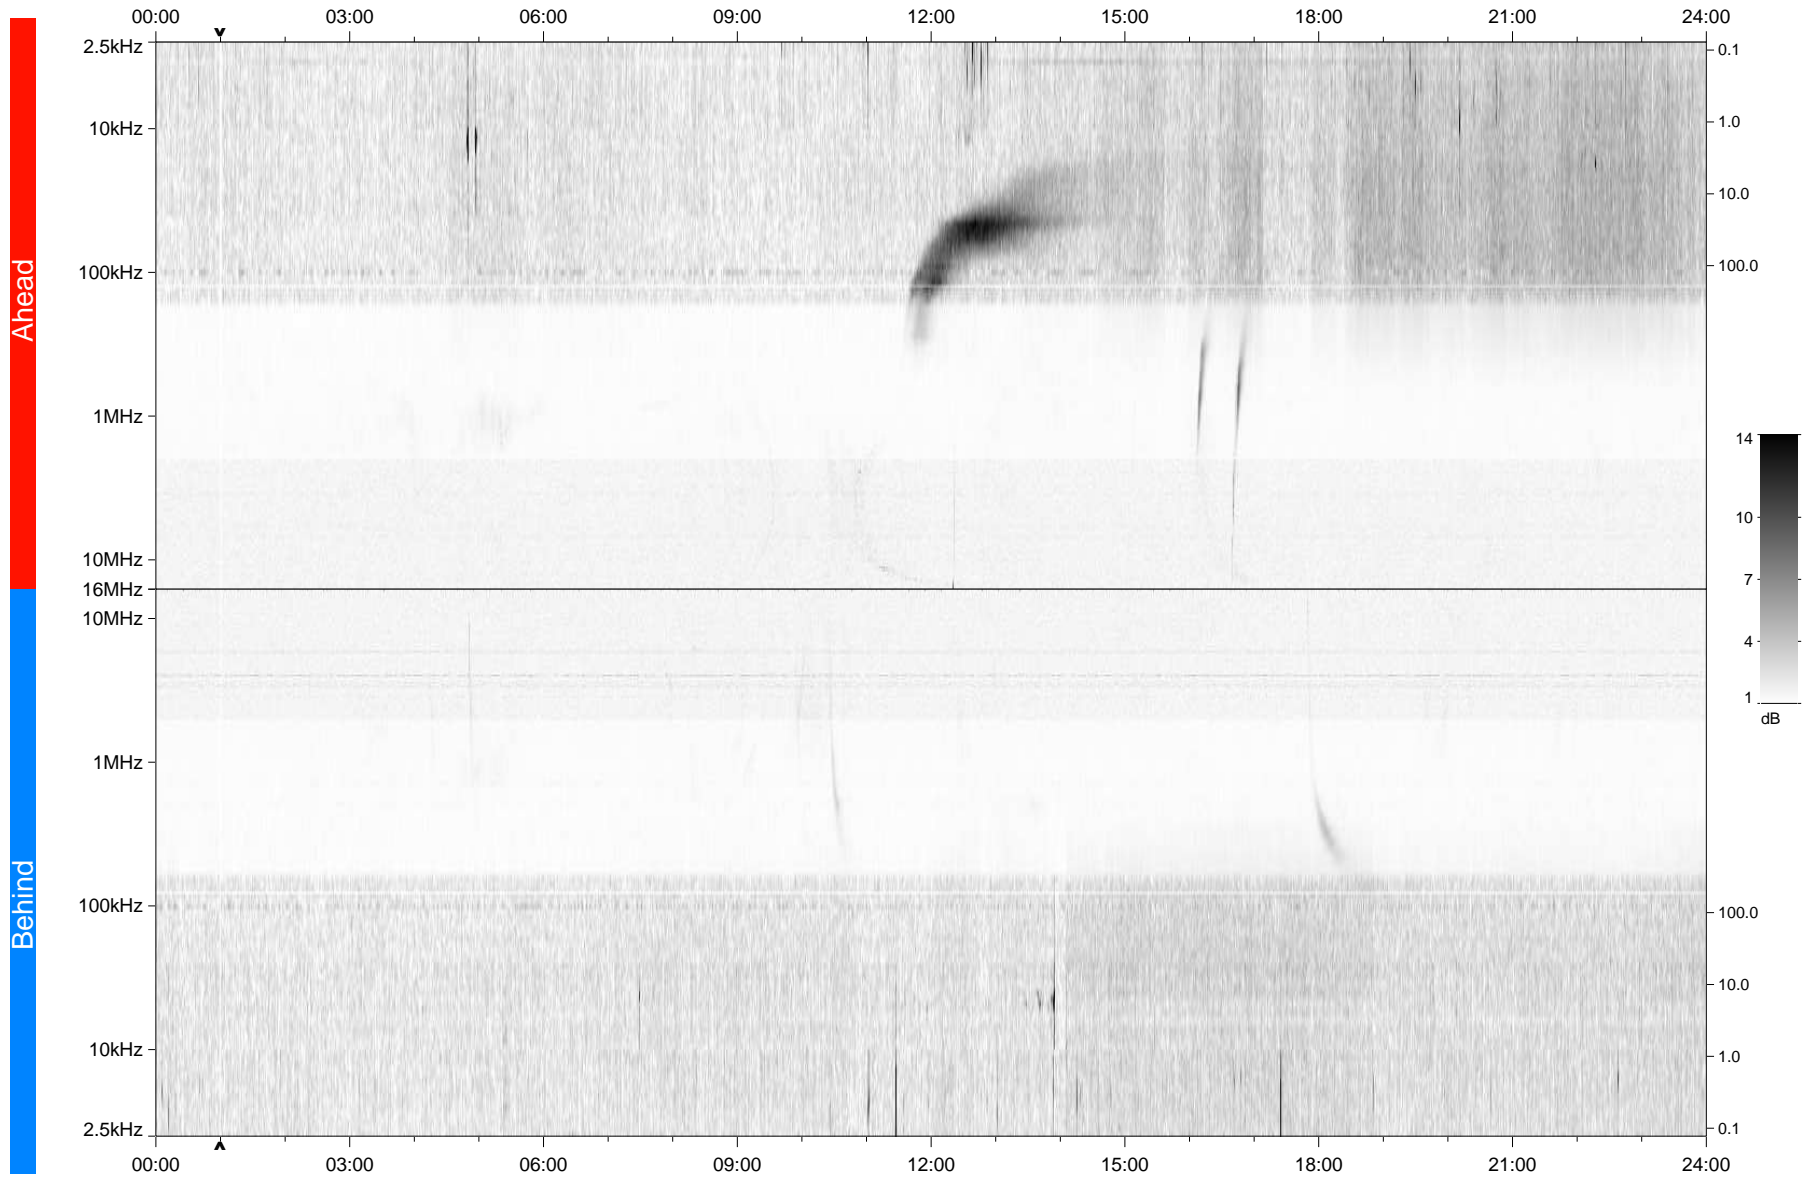

# STEREO/WAVES Daily Summary - 17-Mar-2010 (DOY 076)

Ahead source file: swaves\_ahead\_2010\_076\_1\_05.fin  
Ahead PSE Angle: 66.4°

Behind PSE Angle: -71.4°  
Behind source file: swaves\_behind\_2010\_076\_1\_04.fin

Time (UTC)

file: stereo\_swaves\_daily-summary\_gray\_20100317\_v04  
made by: space.umn.edu on macOS with IDL 8.8.2 on 2022-10-16 04:40:03, with TLib V945 / dynspec V311