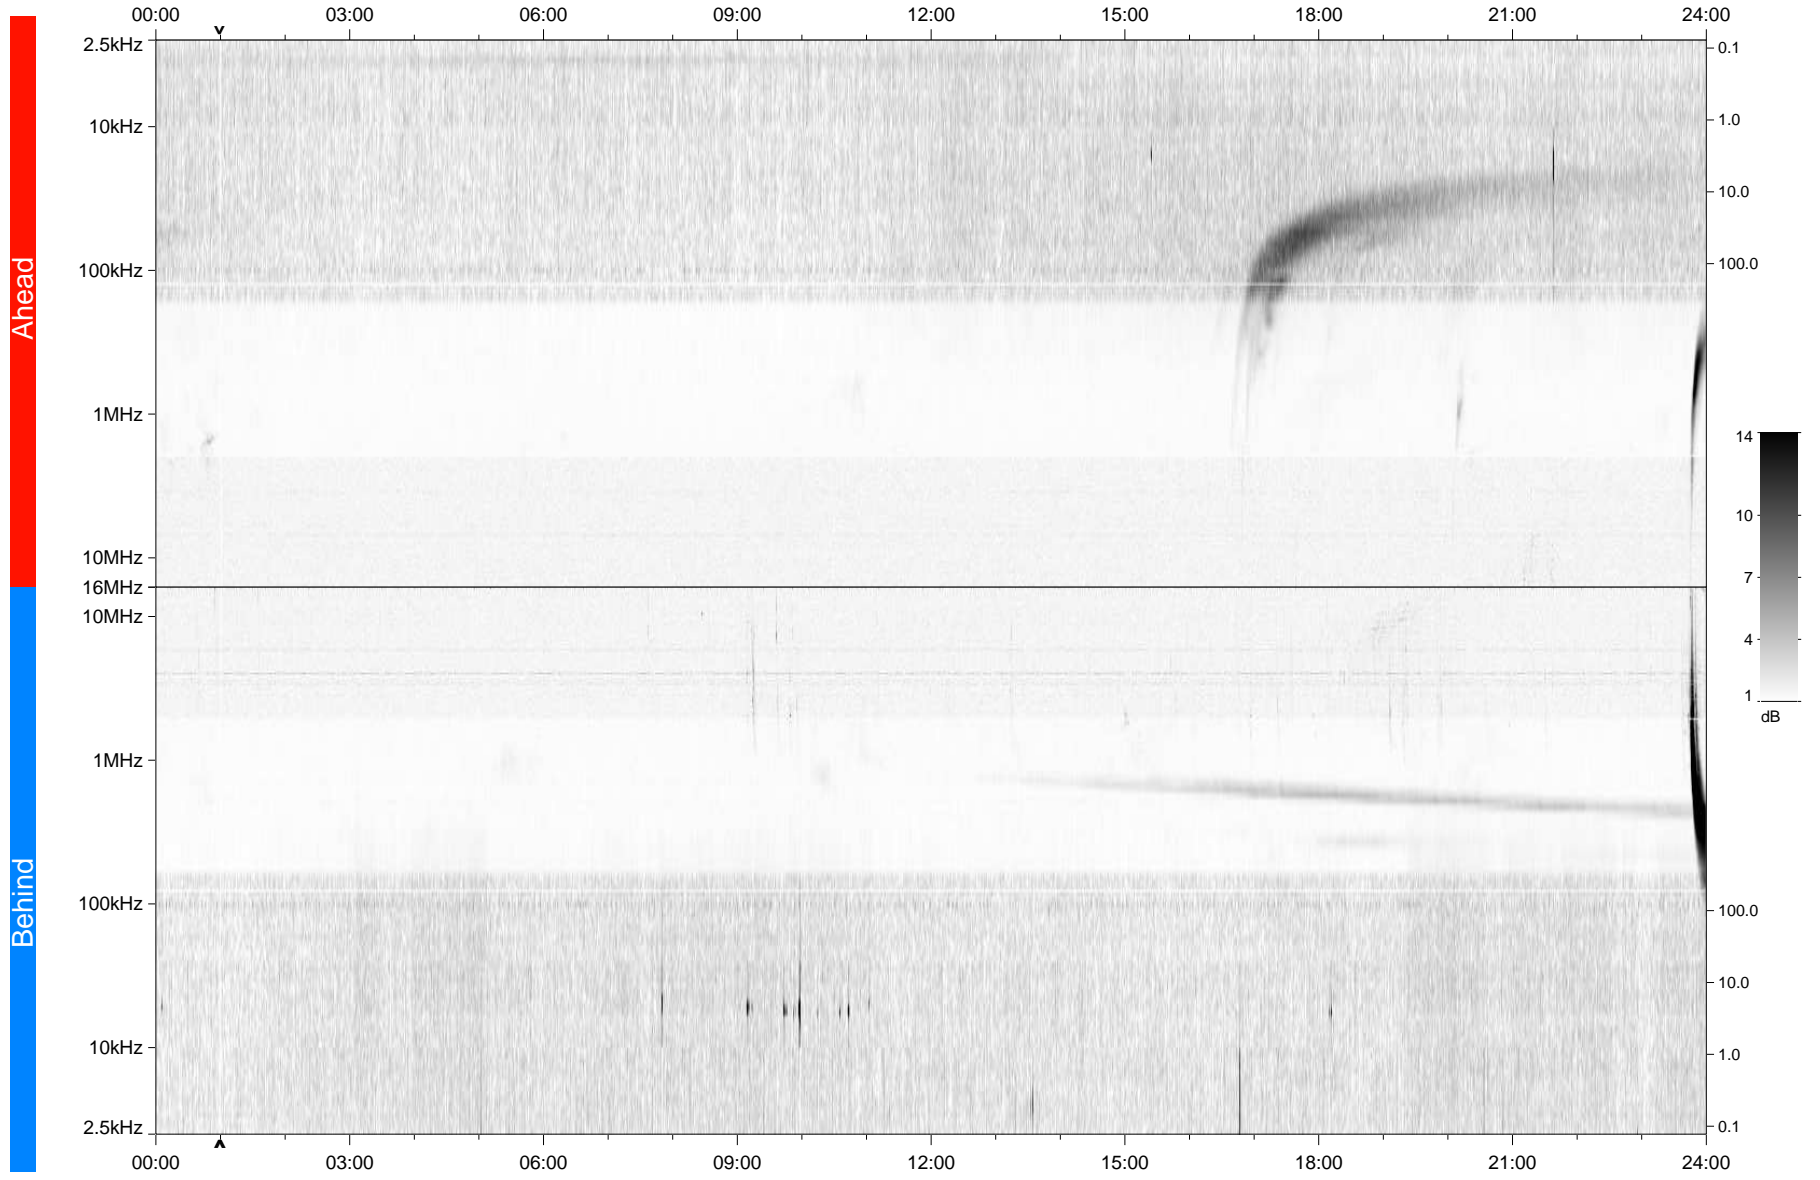

# STEREO/WAVES Daily Summary - 13-Mar-2010 (DOY 072)

Ahead source file: swaves\_ahead\_2010\_072\_1\_04.fin  
Ahead PSE Angle: 66.2°

Behind PSE Angle: -71.5°  
Behind source file: swaves\_behind\_2010\_072\_1\_04.fin

Time (UTC)

file: stereo\_swaves\_daily-summary\_gray\_20100313\_v04  
made by: space.umn.edu on macOS with TDL 8.8.2 on 2022-10-16 04:29:13, with TLib V945 / dynspec V311