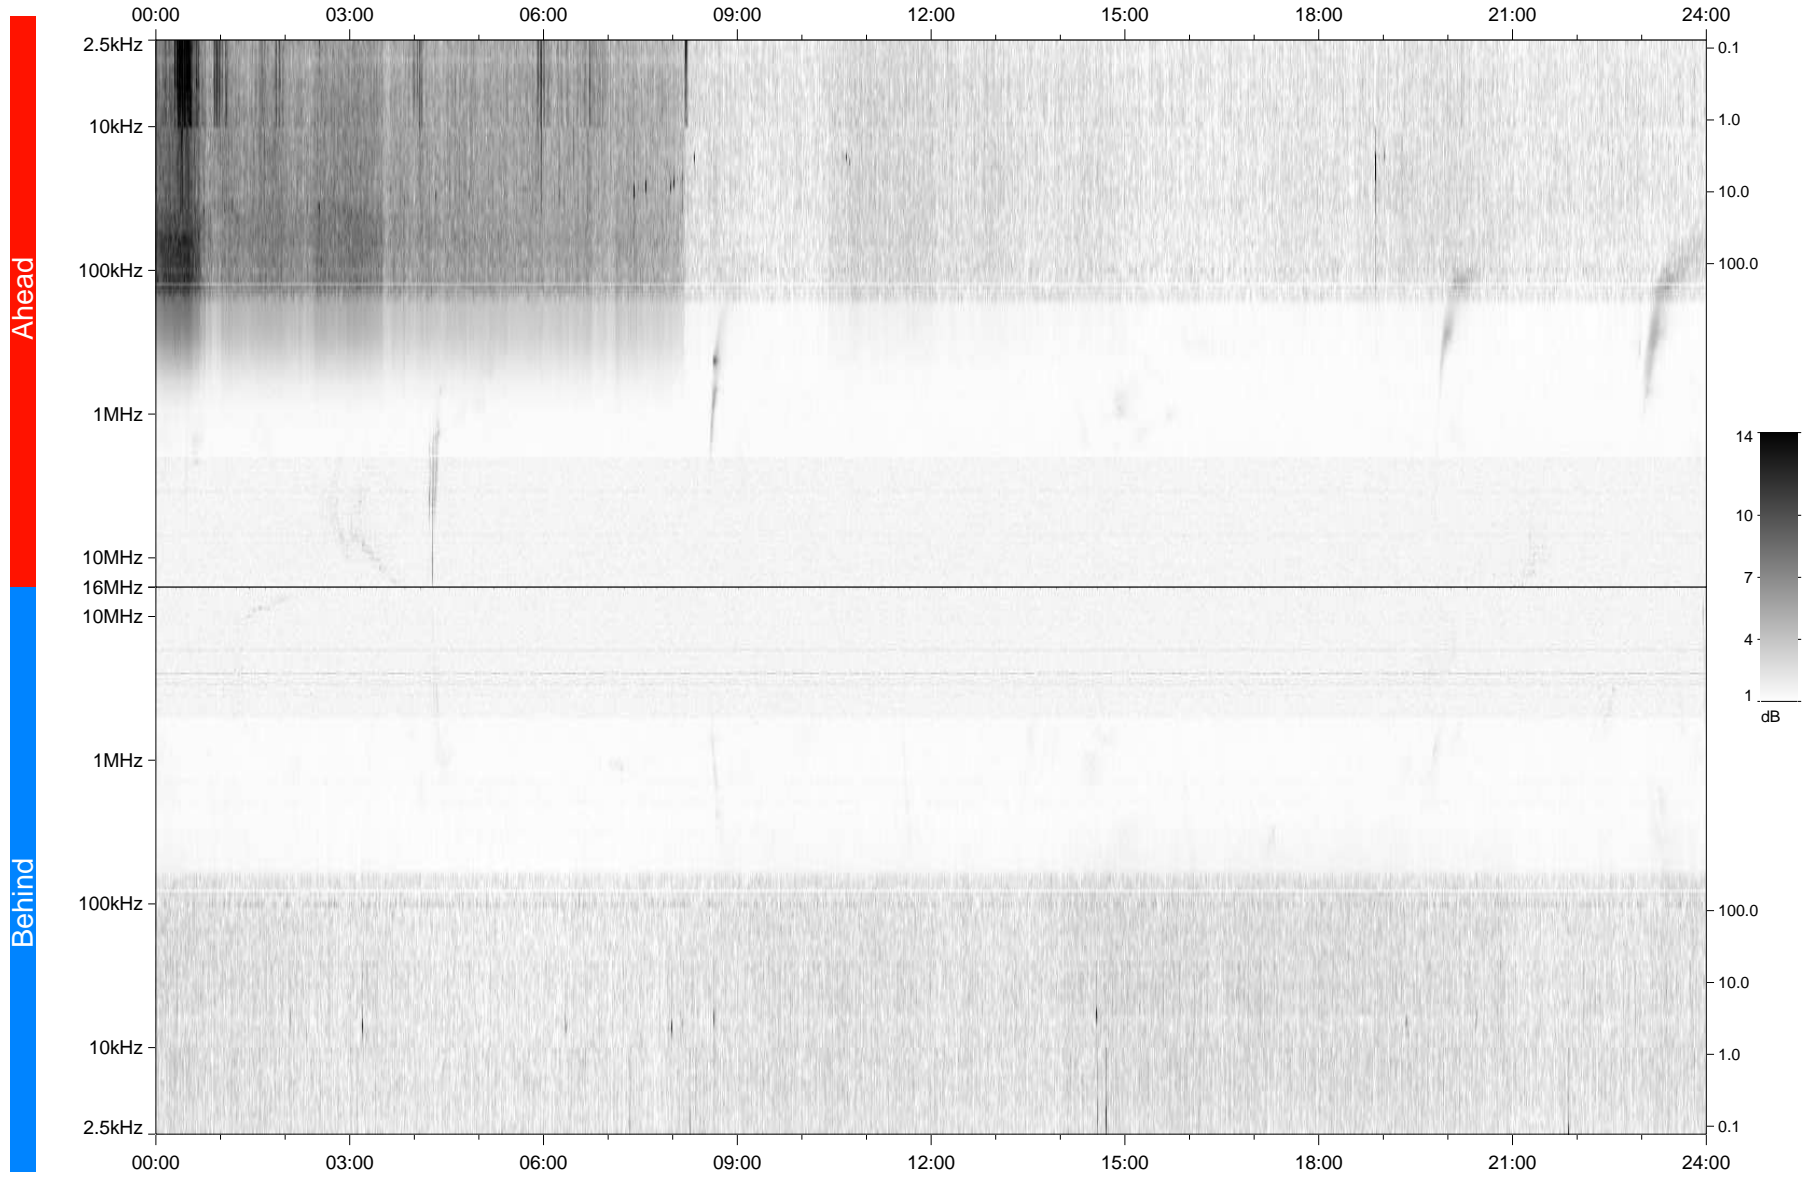

# STEREO/WAVES Daily Summary - 12-Mar-2010 (DOY 071)

Ahead source file: swaves\_ahead\_2010\_071\_1\_04.fin  
Ahead PSE Angle: 66.1°

Behind PSE Angle: -71.5°  
Behind source file: swaves\_behind\_2010\_071\_1\_04.fin

Time (UTC)

file: stereo\_swaves\_daily-summary\_gray\_20100312\_v04  
made by: space.umn.edu on macOS with TDL 8.8.2 on 2022-10-16 04:26:24, with Tlib V945 / dynspec V311