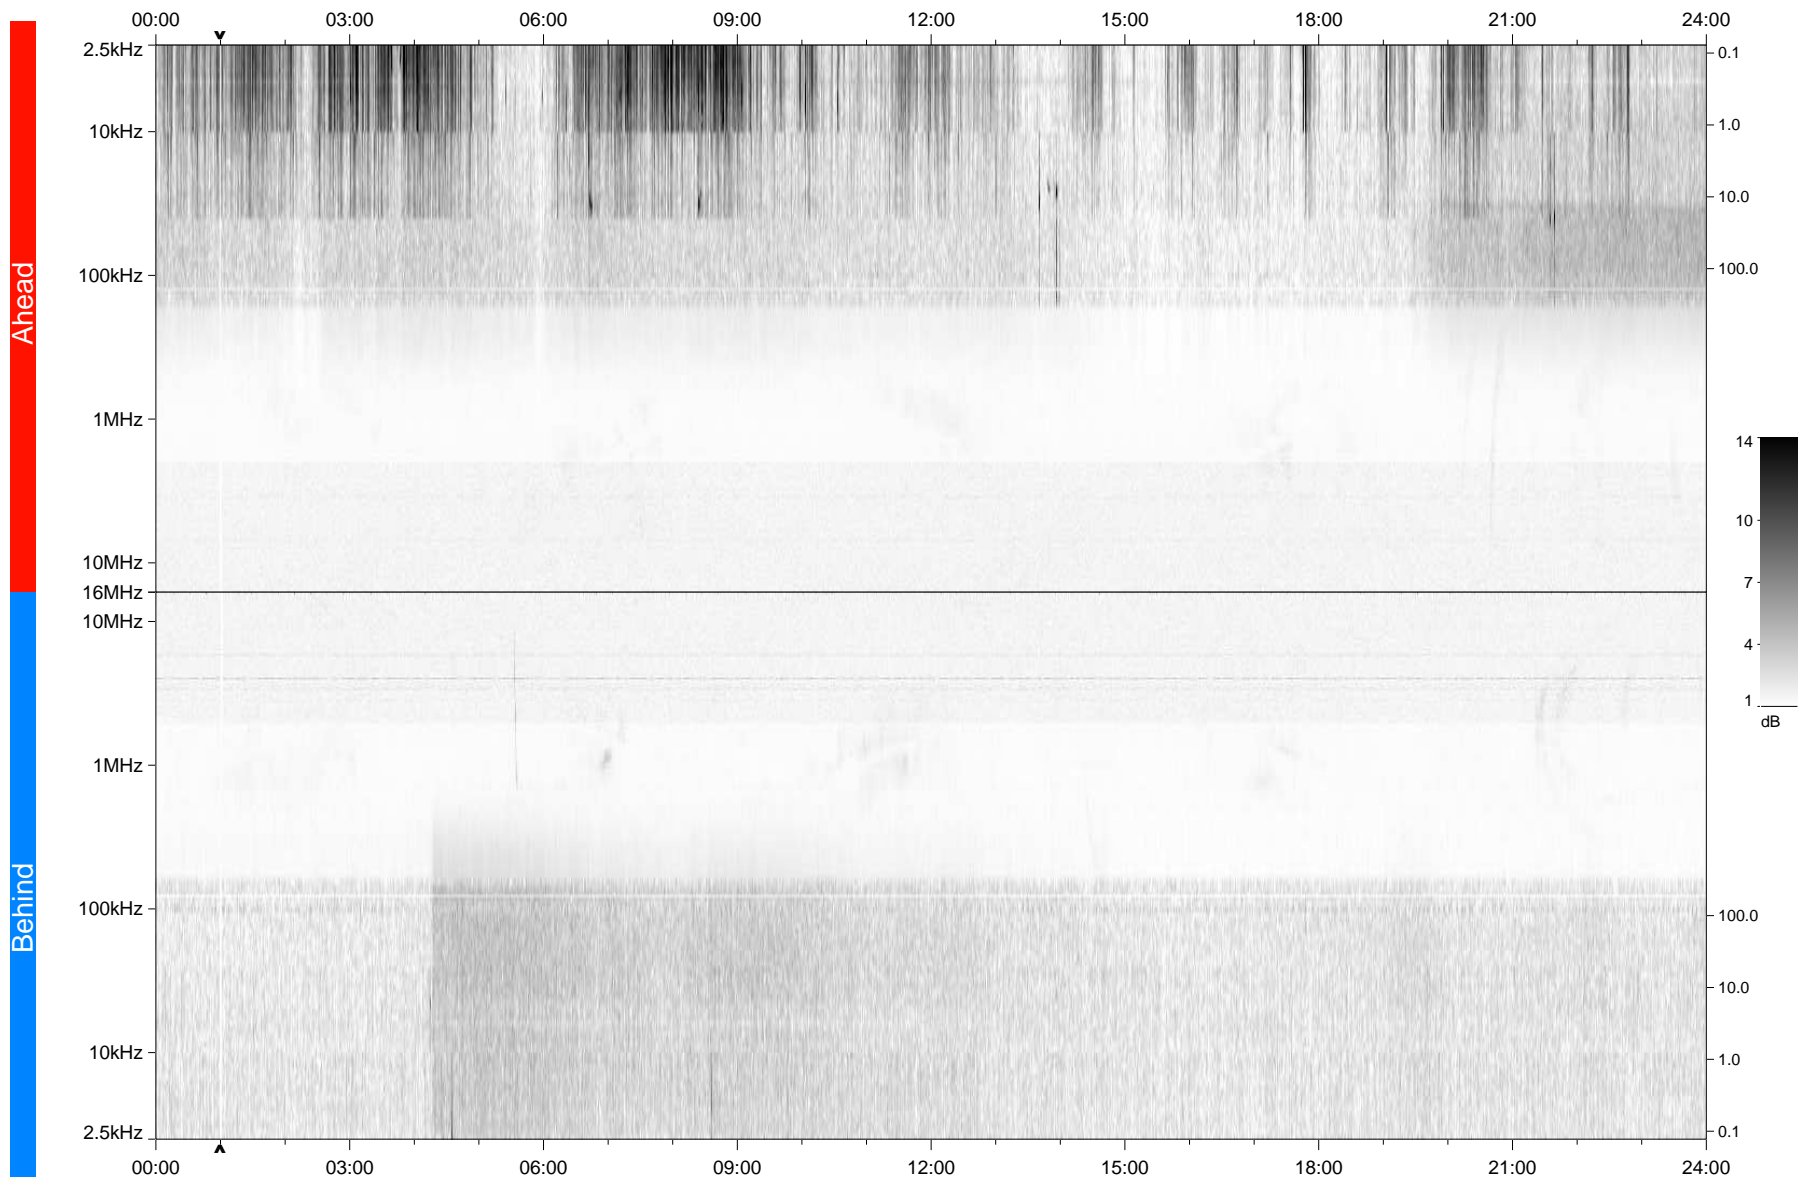

# STEREO/WAVES Daily Summary - 09-Mar-2010 (DOY 068)

Ahead source file: swaves\_ahead\_2010\_068\_1\_04.fin  
Ahead PSE Angle: 66.0°

Behind PSE Angle: -71.5°  
Behind source file: swaves\_behind\_2010\_068\_1\_04.fin

Time (UTC)

file: stereo\_swaves\_daily-summary\_gray\_20100309\_v04  
made by: space.umn.edu on macOS with TDL 8.8.2 on 2022-10-16 04:18:09, with Tlib V945 / dynspec V311