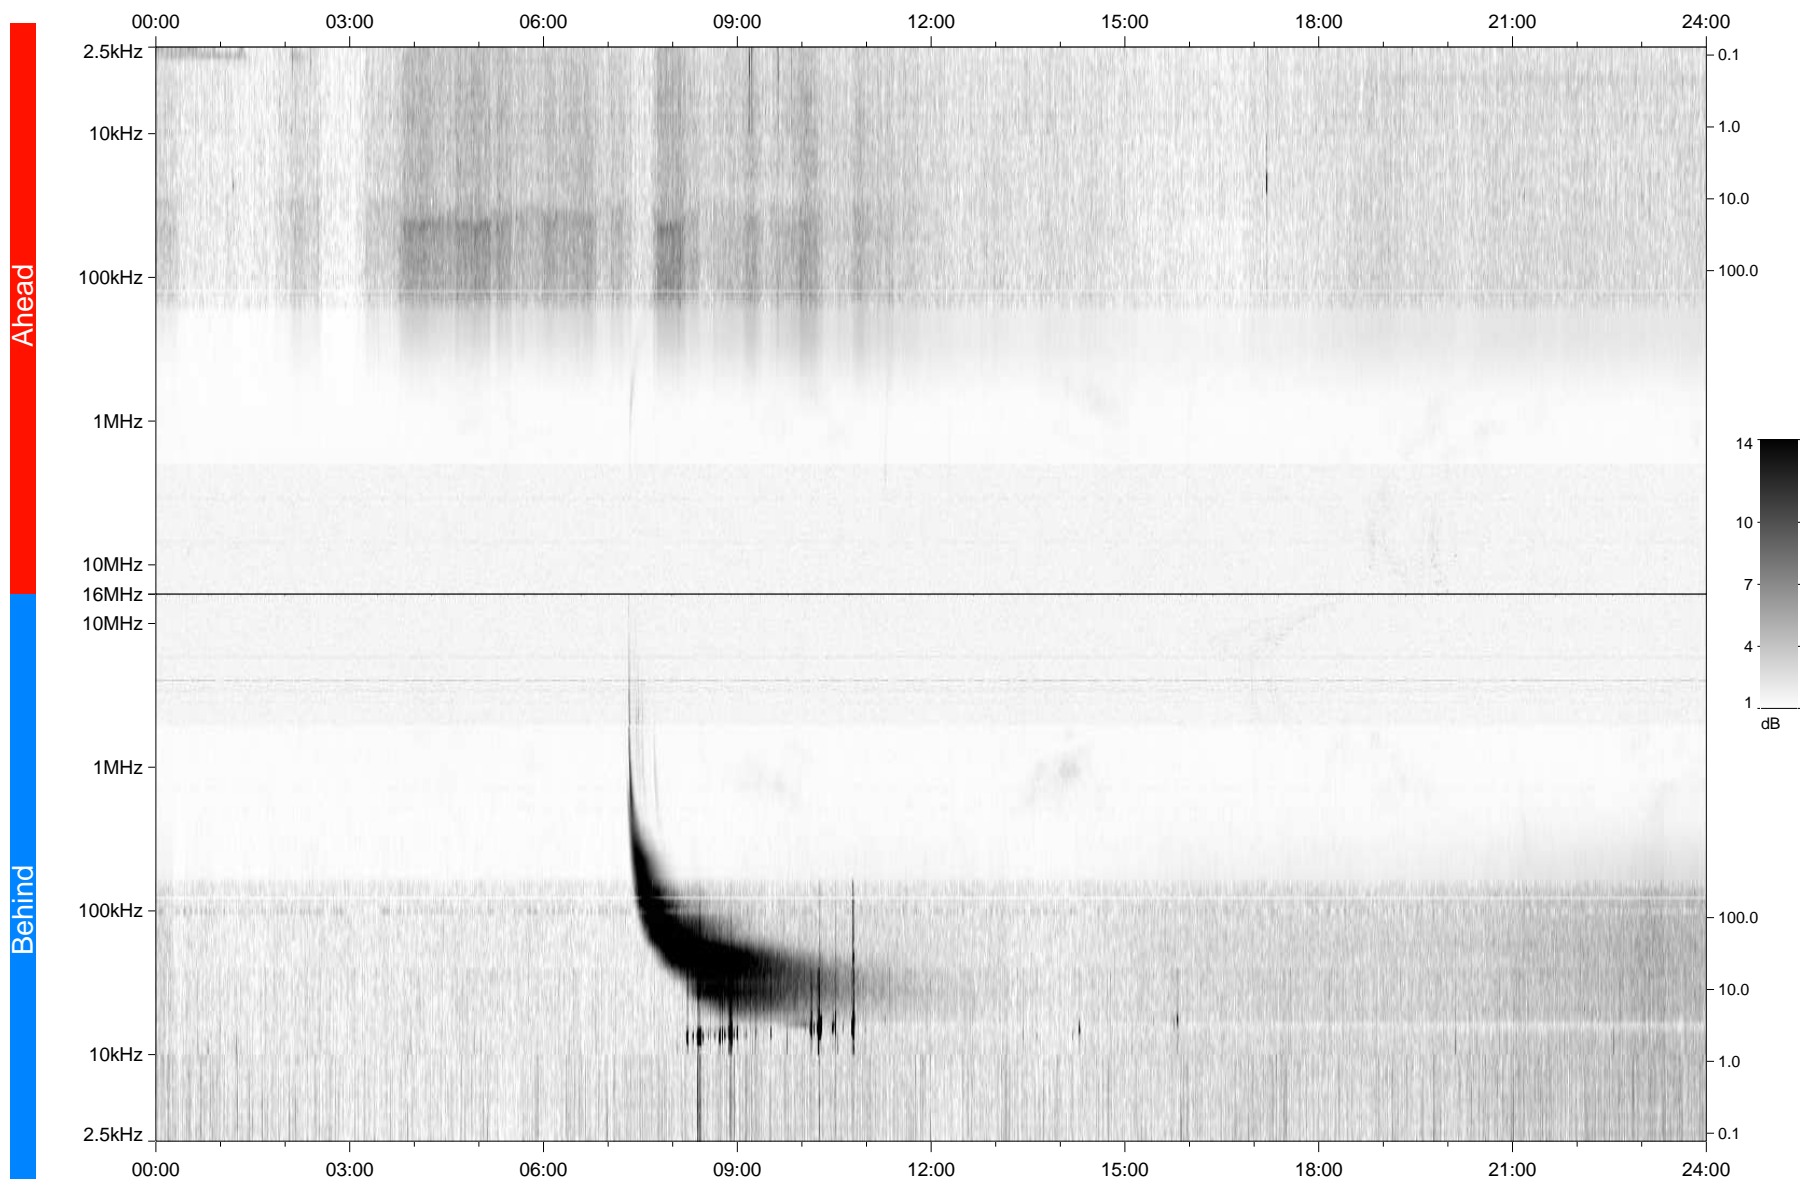

# STEREO/WAVES Daily Summary - 06-Mar-2010 (DOY 065)

Ahead source file: swaves\_ahead\_2010\_065\_1\_04.fin  
Ahead PSE Angle: 65.8°

Behind PSE Angle: -71.4°  
Behind source file: swaves\_behind\_2010\_065\_1\_04.fin

Time (UTC)

file: stereo\_swaves\_daily-summary\_gray\_20100306\_v04  
made by: space.umn.edu on macOS with IDL 8.8.2 on 2022-10-16 04:09:40, with TLib V945 / dynspec V311