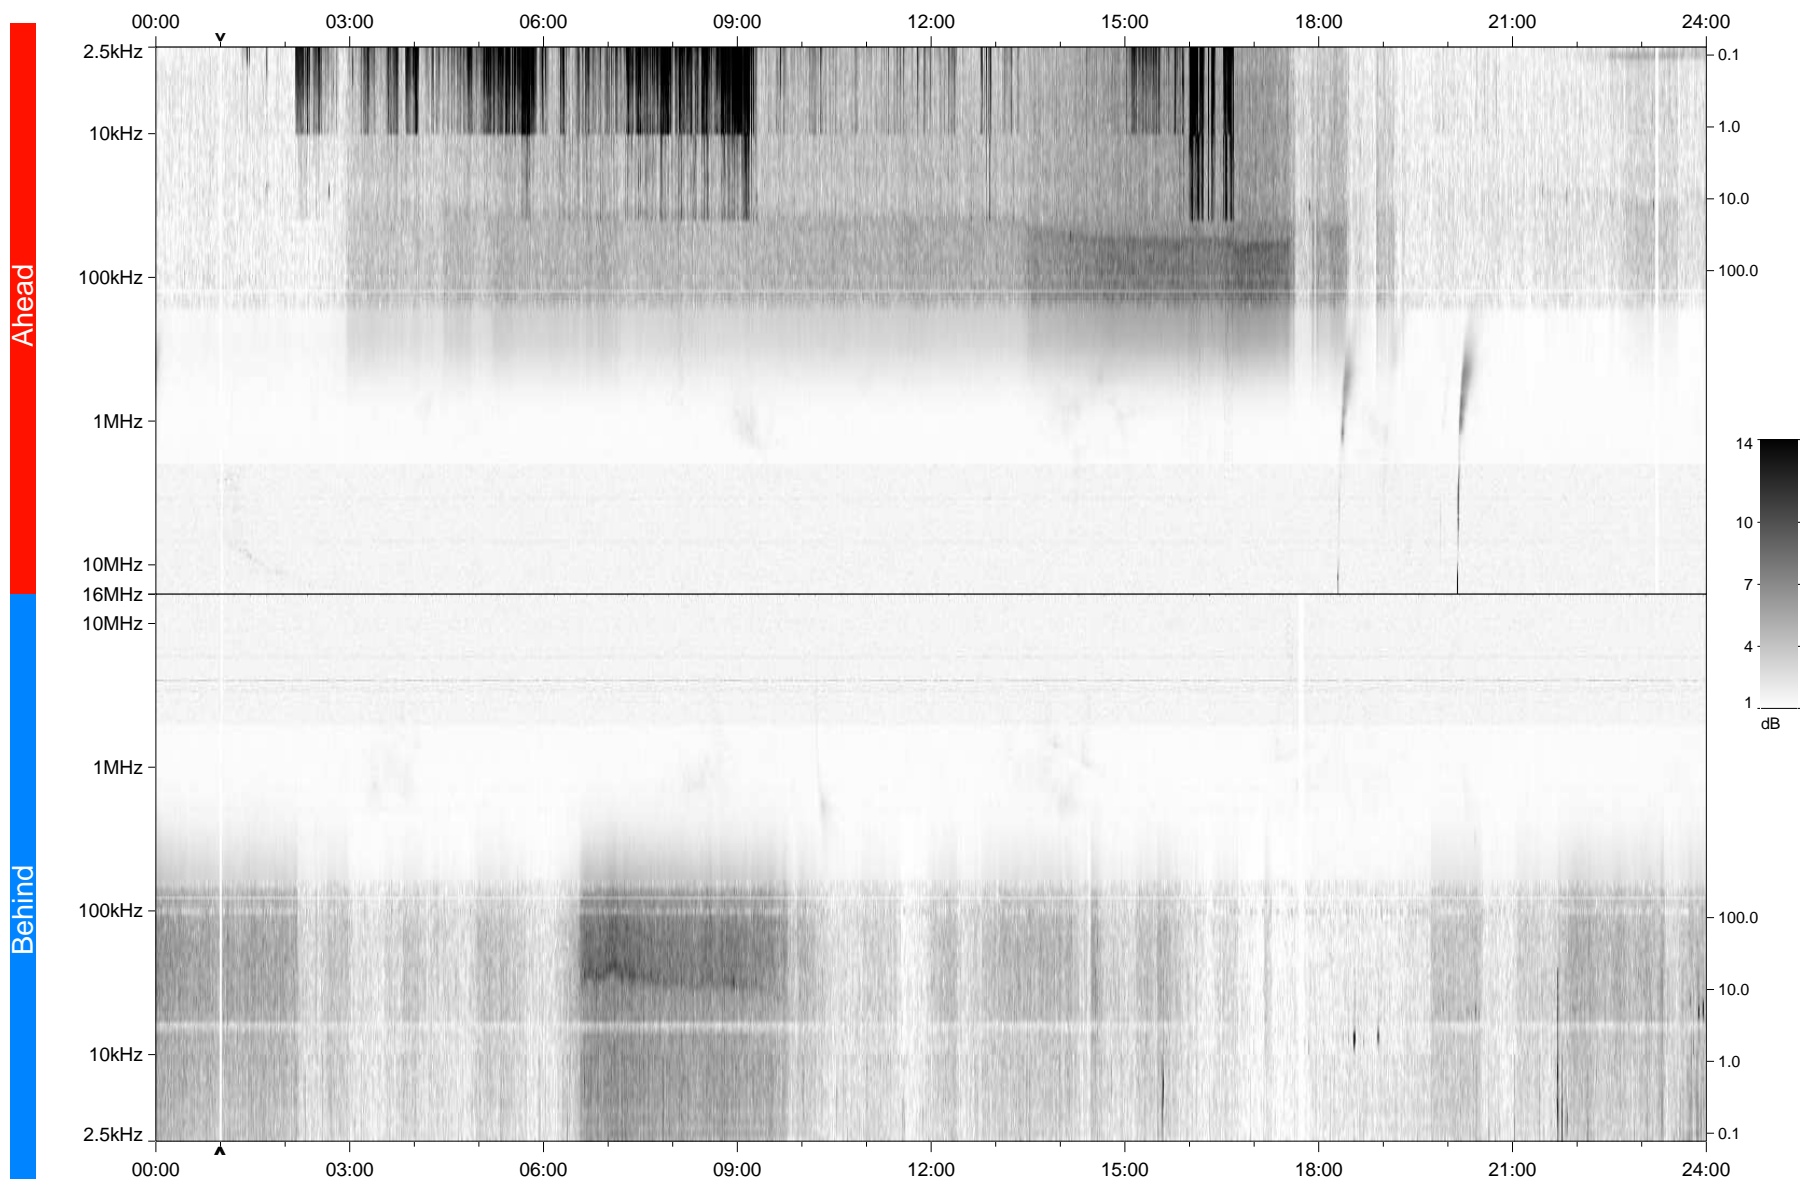

# STEREO/WAVES Daily Summary - 05-Mar-2010 (DOY 064)

Ahead source file: swaves\_ahead\_2010\_064\_1\_04.fin  
Ahead PSE Angle: 65.8°

Behind PSE Angle: -71.4°  
Behind source file: swaves\_behind\_2010\_064\_1\_04.fin

Time (UTC)

file: stereo\_swaves\_daily-summary\_gray\_20100305\_v04  
made by: space.umn.edu on macOS with TDL 8.8.2 on 2022-10-16 04:06:47, with Tlib V945 / dynspec V311