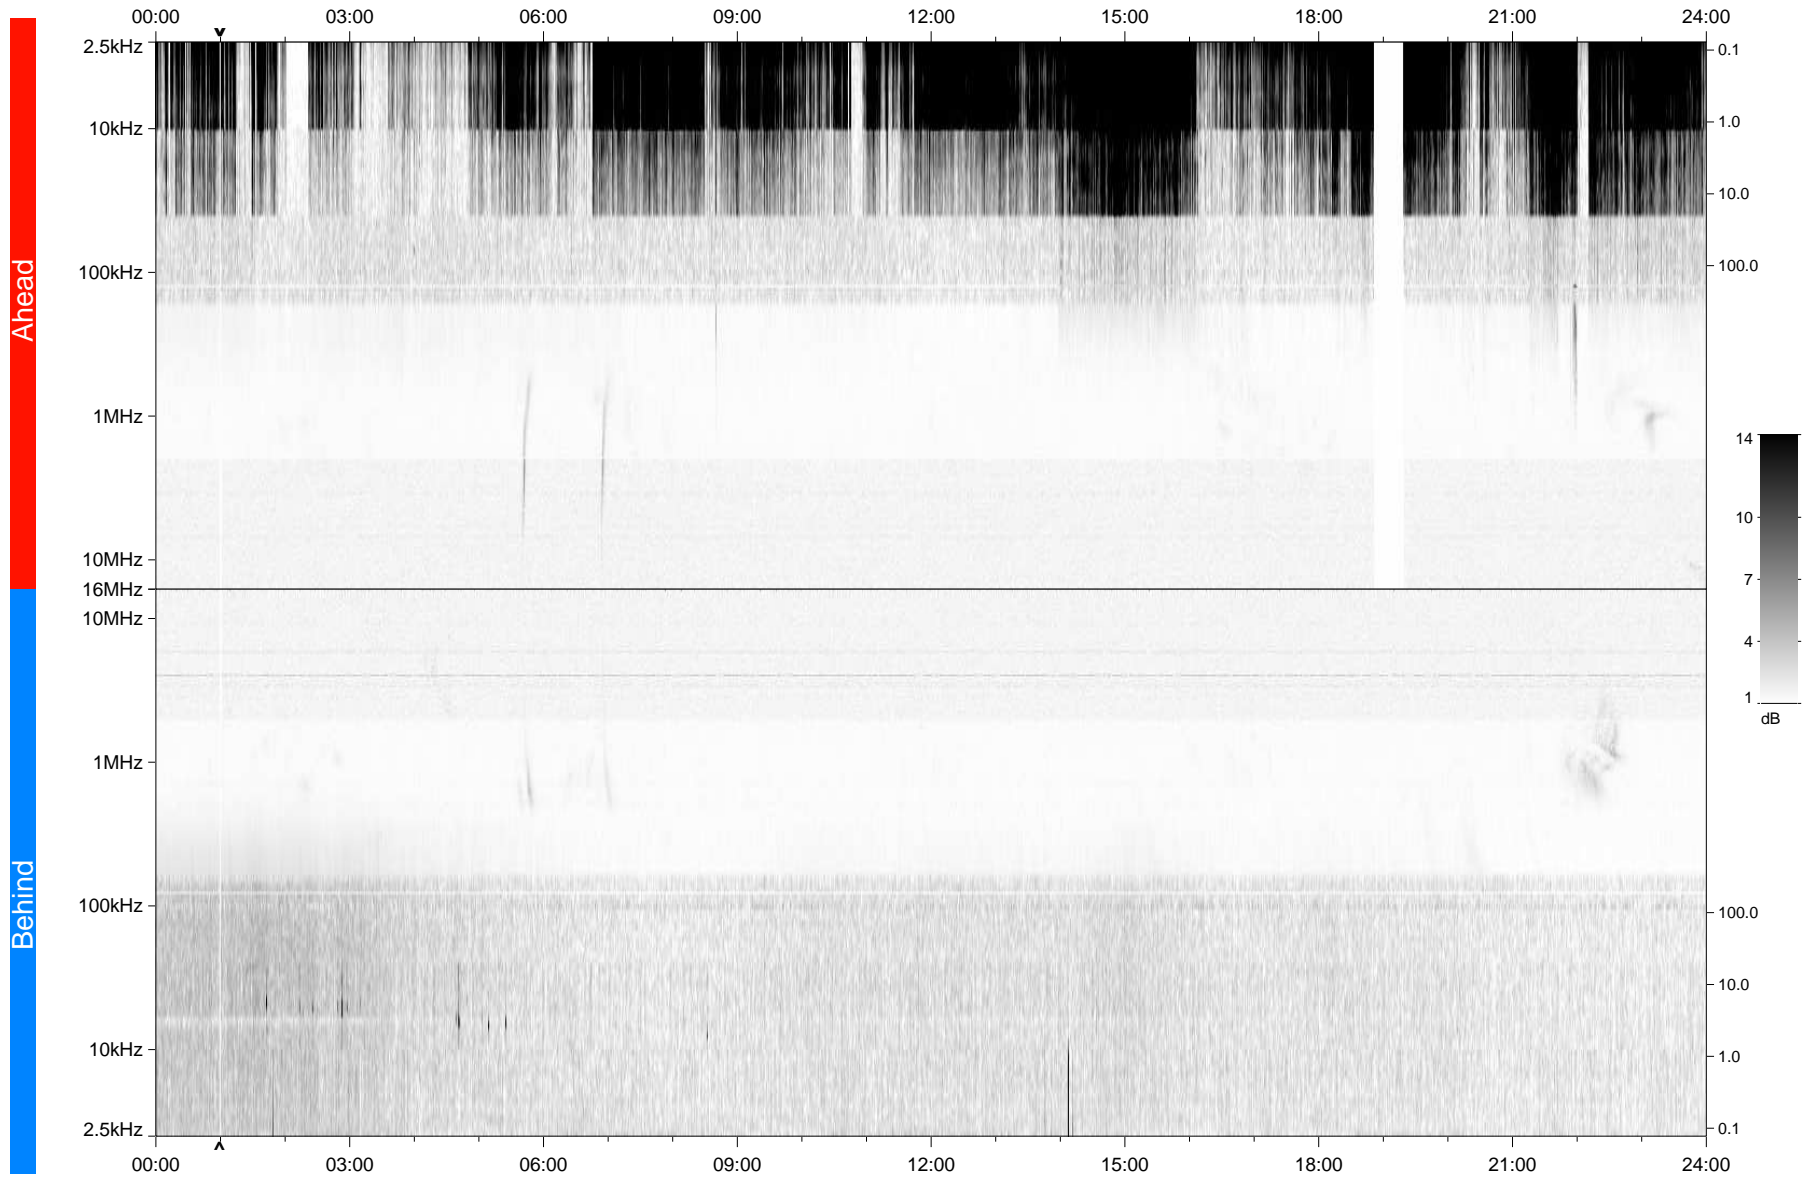

# STEREO/WAVES Daily Summary - 03-Mar-2010 (DOY 062)

Ahead source file: swaves\_ahead\_2010\_062\_1\_04.fin  
Ahead PSE Angle: 65.7°

Behind PSE Angle: -71.4°  
Behind source file: swaves\_behind\_2010\_062\_1\_04.fin

Time (UTC)

file: stereo\_swaves\_daily-summary\_gray\_20100303\_v04  
made by: space.umn.edu on macOS with TDL 8.8.2 on 2022-10-16 04:01:04, with Tlib V945 / dynspec V311