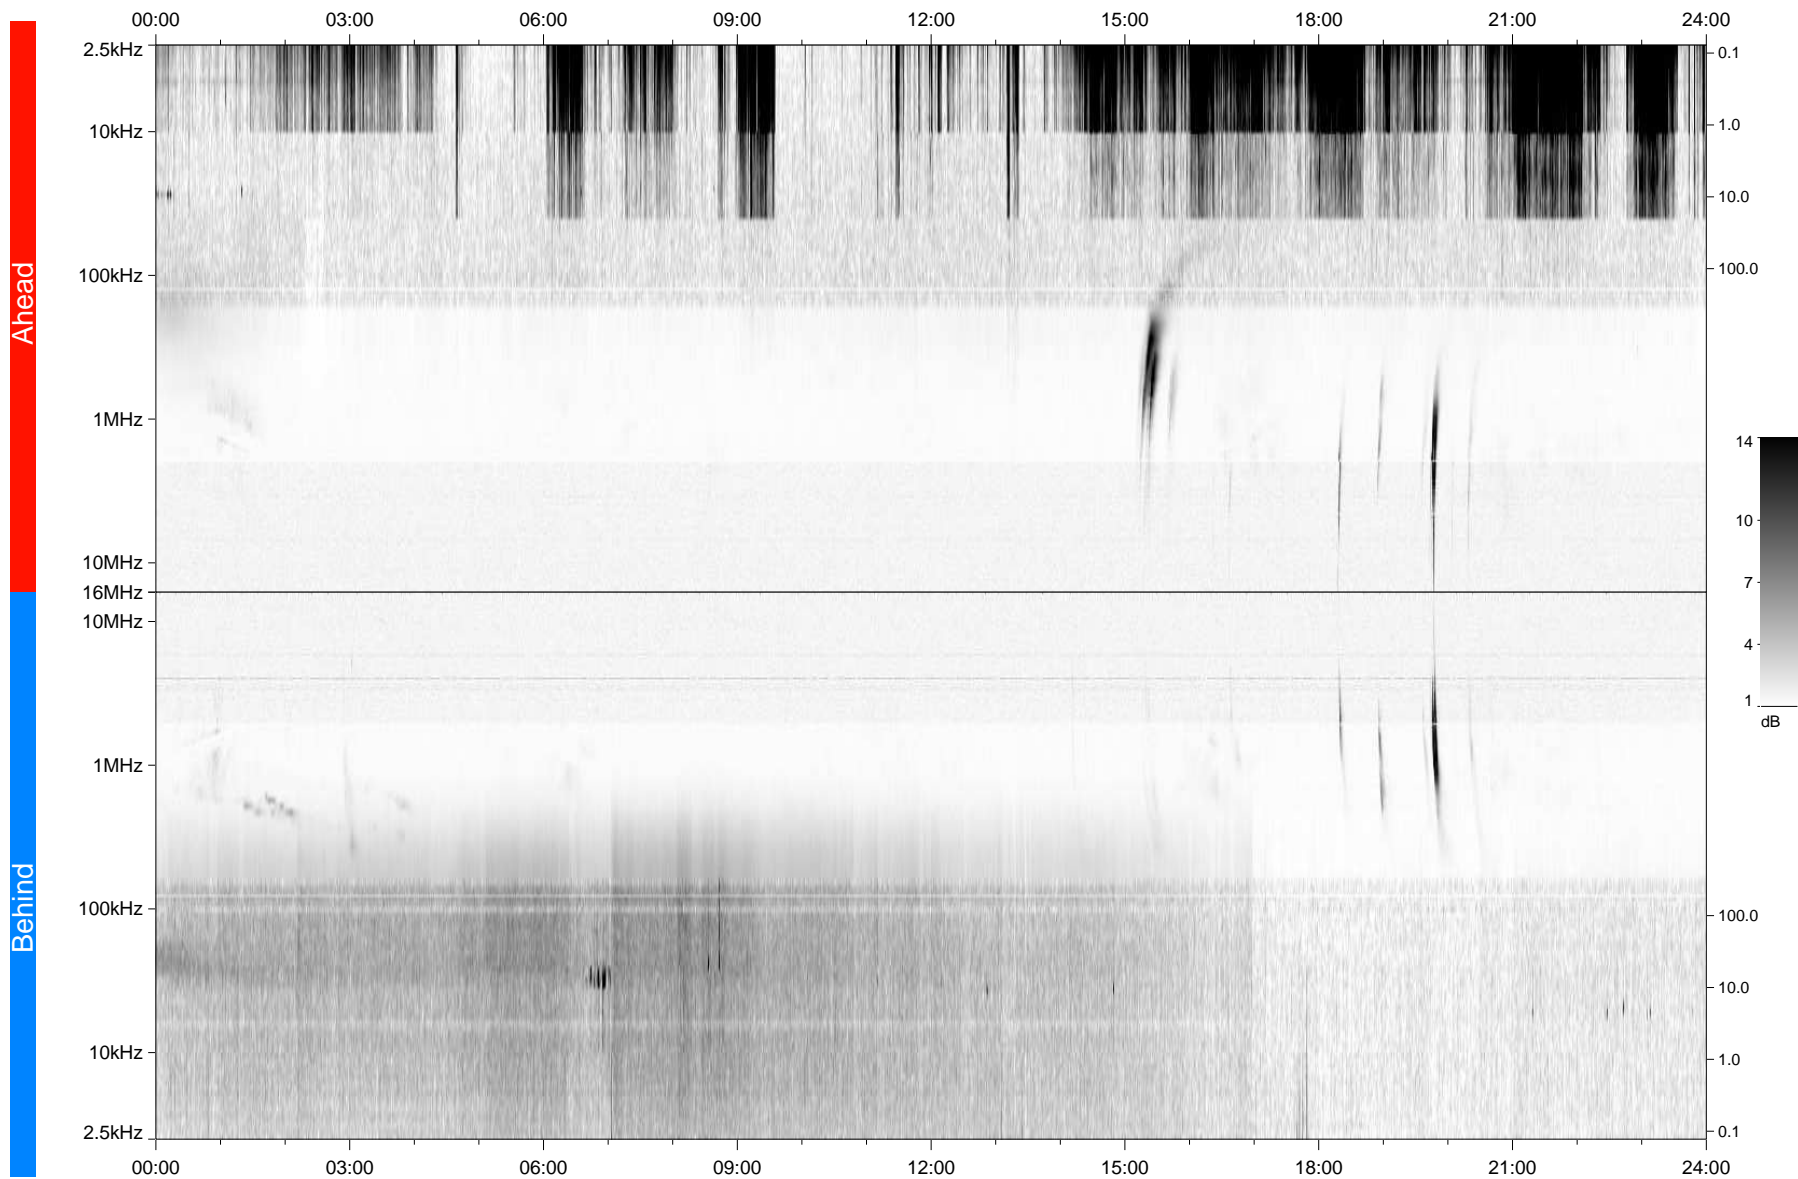

# STEREO/WAVES Daily Summary - 02-Mar-2010 (DOY 061)

Ahead source file: swaves\_ahead\_2010\_061\_1\_04.fin  
Ahead PSE Angle: 65.6°

Behind PSE Angle: -71.4°  
Behind source file: swaves\_behind\_2010\_061\_1\_04.fin

Time (UTC)

file: stereo\_swaves\_daily-summary\_gray\_20100302\_v04  
made by: space.umn.edu on macOS with TDL 8.8.2 on 2022-10-16 03:58:16, with TLib V945 / dynspec V311