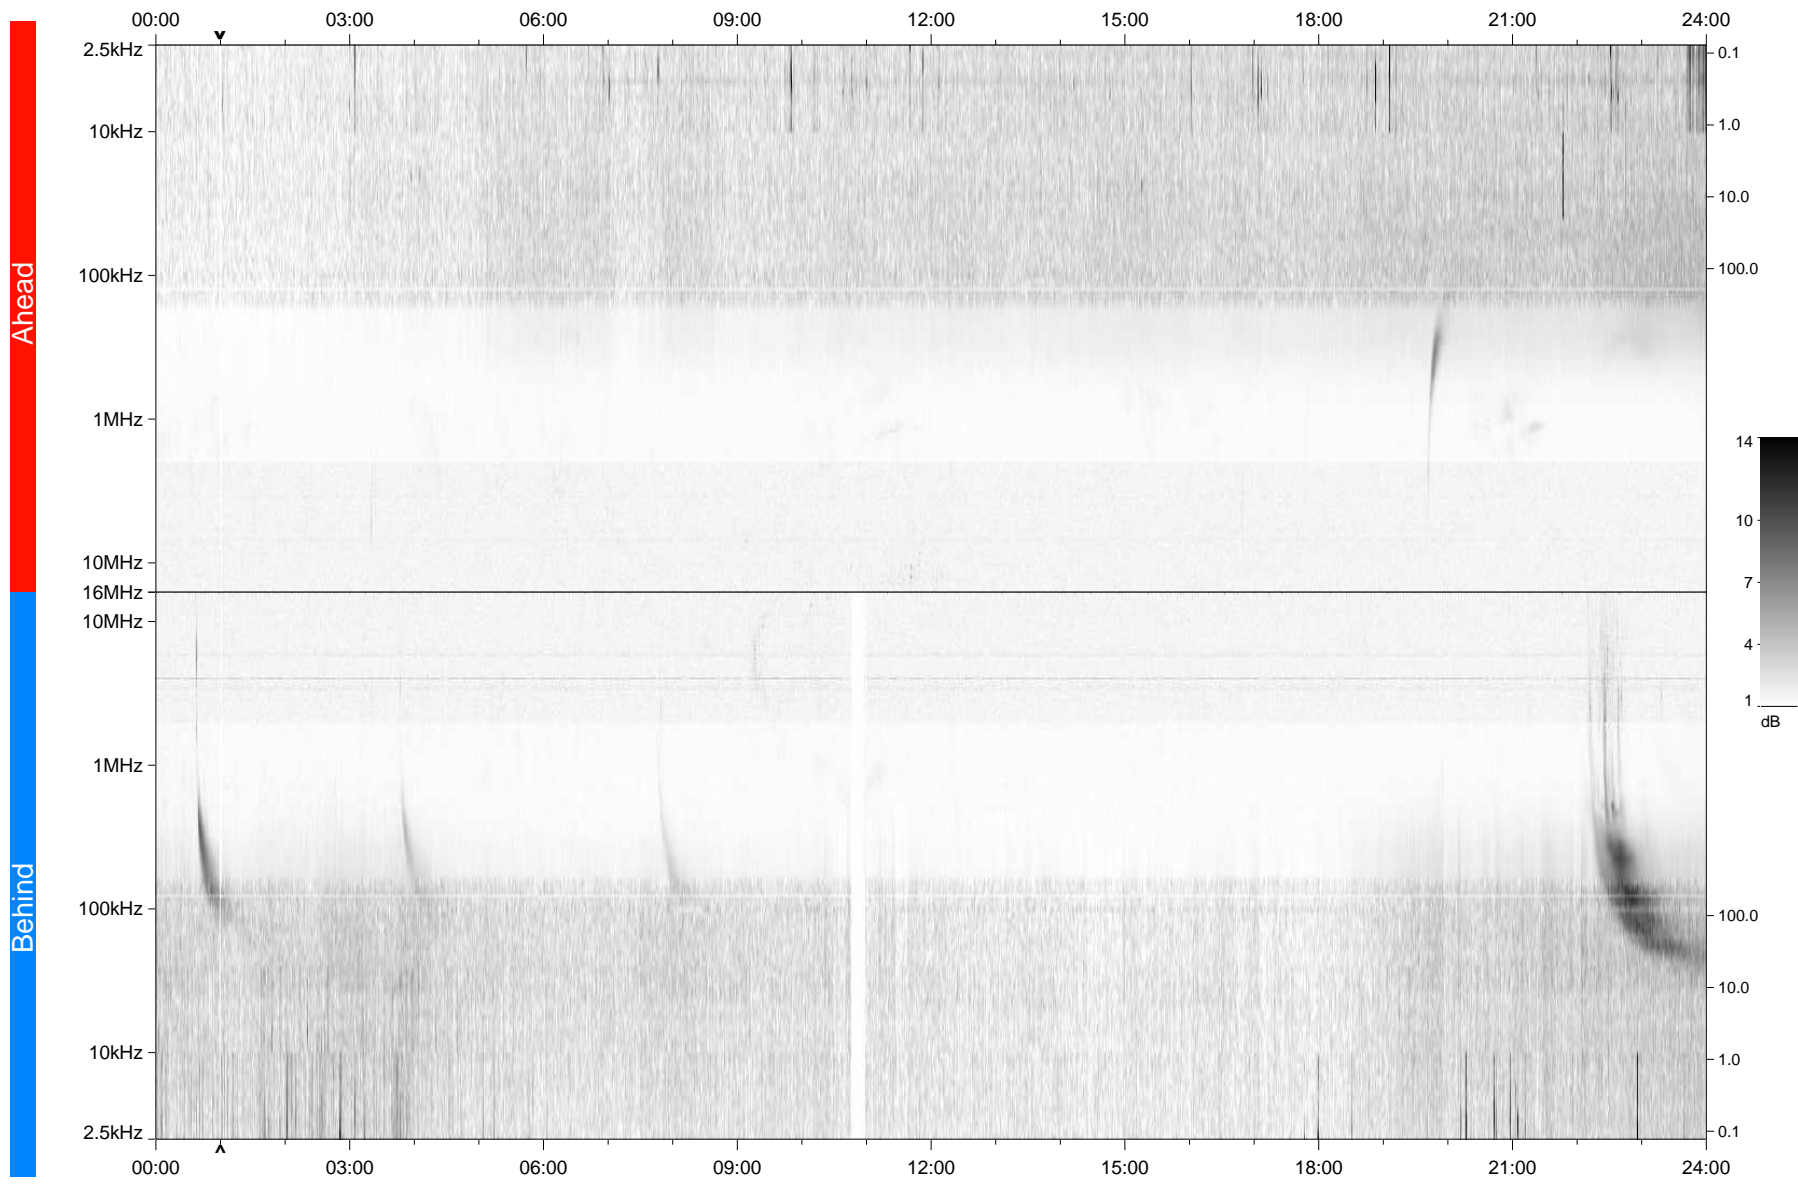

# STEREO/WAVES Daily Summary - 01-Mar-2010 (DOY 060)

Ahead source file: swaves\_ahead\_2010\_060\_1\_04.fin  
Ahead PSE Angle: 65.6°

Behind PSE Angle: -71.4°  
Behind source file: swaves\_behind\_2010\_060\_1\_04.fin

Time (UTC)

file: stereo\_swaves\_daily-summary\_gray\_20100301\_v04  
made by: space.umn.edu on macOS with IDL 8.8.2 on 2022-10-16 03:55:25, with TLib V945 / dynspec V311