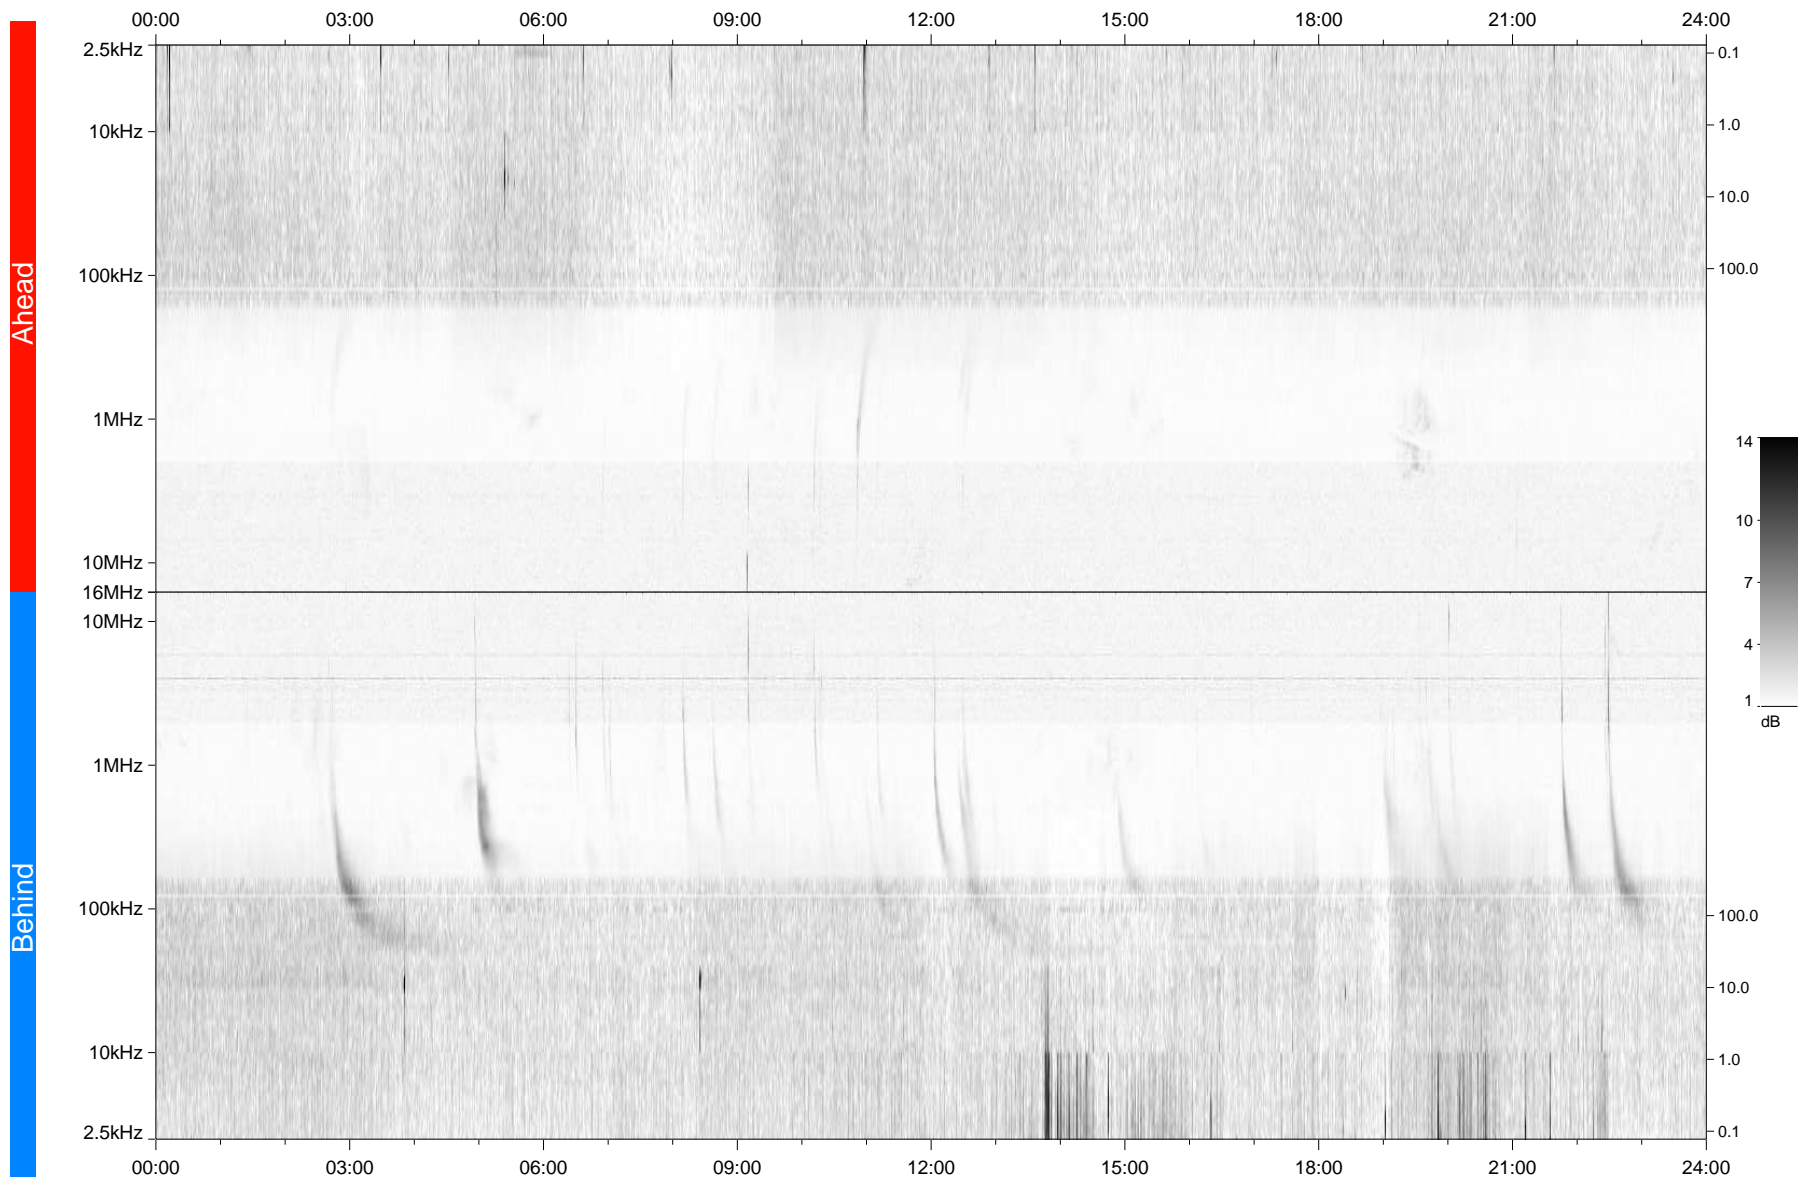

# STEREO/WAVES Daily Summary - 28-Feb-2010 (DOY 059)

Ahead source file: swaves\_ahead\_2010\_059\_1\_04.fin  
Ahead PSE Angle: 65.5°

Behind PSE Angle: -71.4°  
Behind source file: swaves\_behind\_2010\_059\_1\_04.fin

Time (UTC)

file: stereo\_swaves\_daily-summary\_gray\_20100228\_v04  
made by: space.umn.edu on macOS with IDL 8.8.2 on 2022-10-16 03:52:38, with TLib V945 / dynspec V311