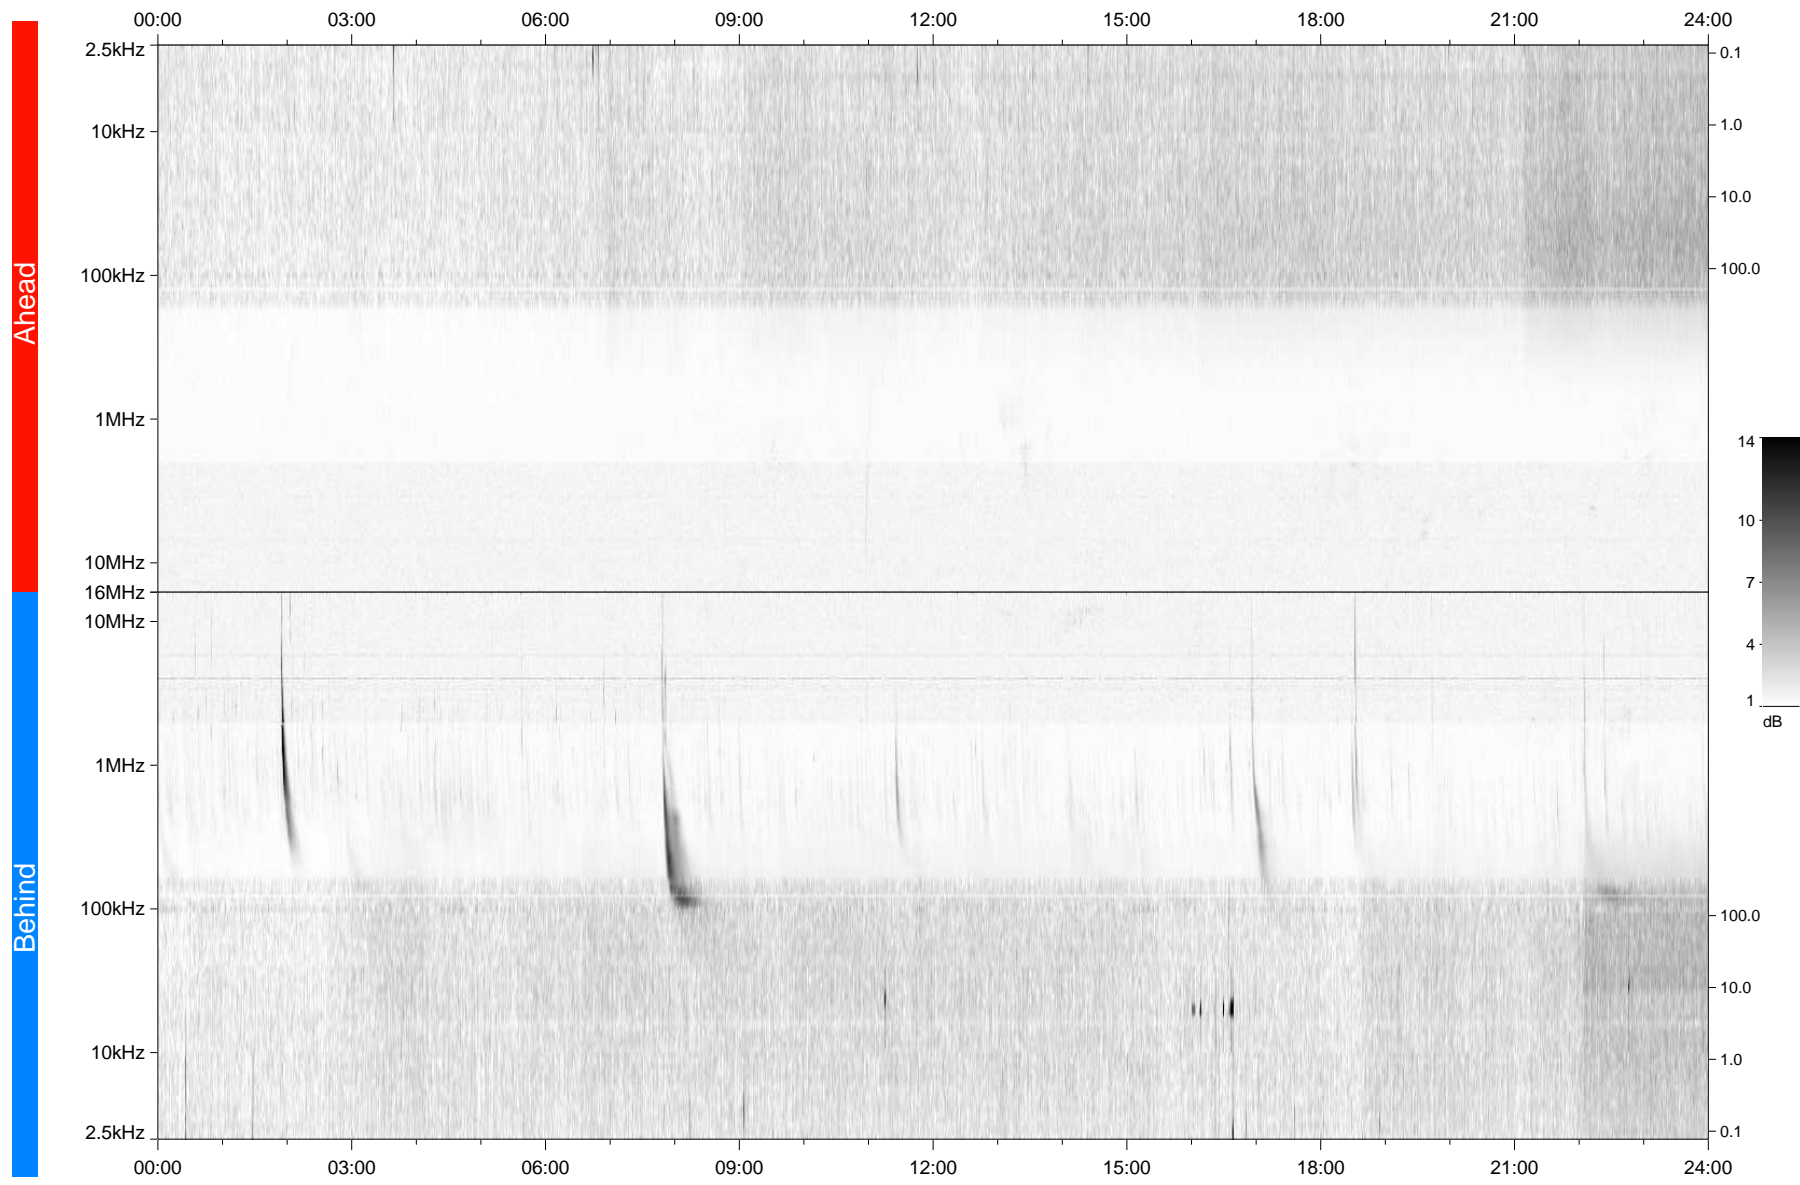

# STEREO/WAVES Daily Summary - 26-Feb-2010 (DOY 057)

Ahead source file: swaves\_ahead\_2010\_057\_1\_04.fin  
Ahead PSE Angle: 65.4°

Behind PSE Angle: -71.4°  
Behind source file: swaves\_behind\_2010\_057\_1\_04.fin

Time (UTC)

file: stereo\_swaves\_daily-summary\_gray\_20100226\_v04  
made by: space.umn.edu on macOS with IDL 8.8.2 on 2022-10-16 03:46:55, with TLib V945 / dynspec V311