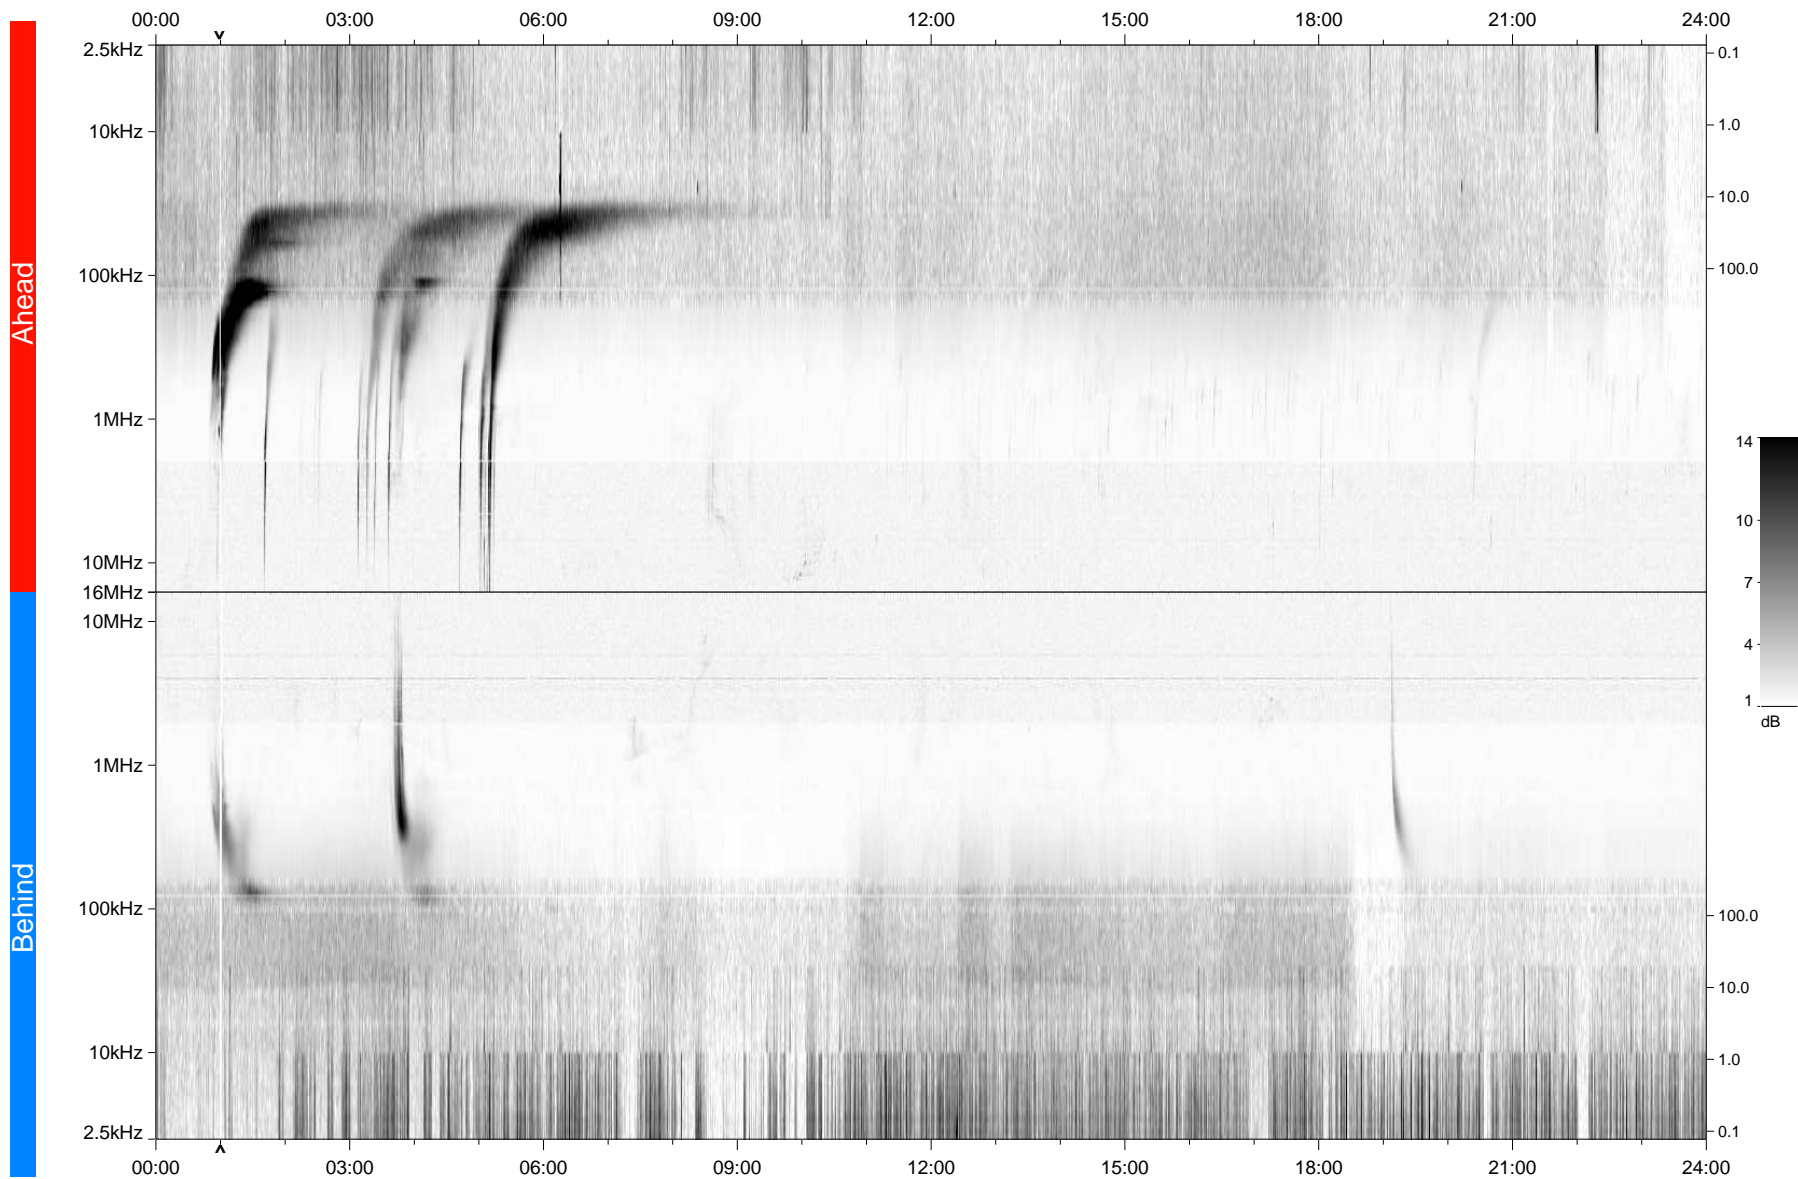

STEREO/WAVES Daily Summary - 21-Feb-2010 (DOY 052)

Ahead source file: swaves_ahead_2010_052_1_04.fin
Ahead PSE Angle: 65.3°

Behind PSE Angle: -71.2°
Behind source file: swaves_behind_2010_052_1_04.fin

Time (UTC)

file: stereo_swaves_daily-summary_gray_20100221_v04
made by: space.umn.edu on macOS with IDL 8.8.2 on 2022-10-16 03:32:43, with TLib V945 / dynspec V311