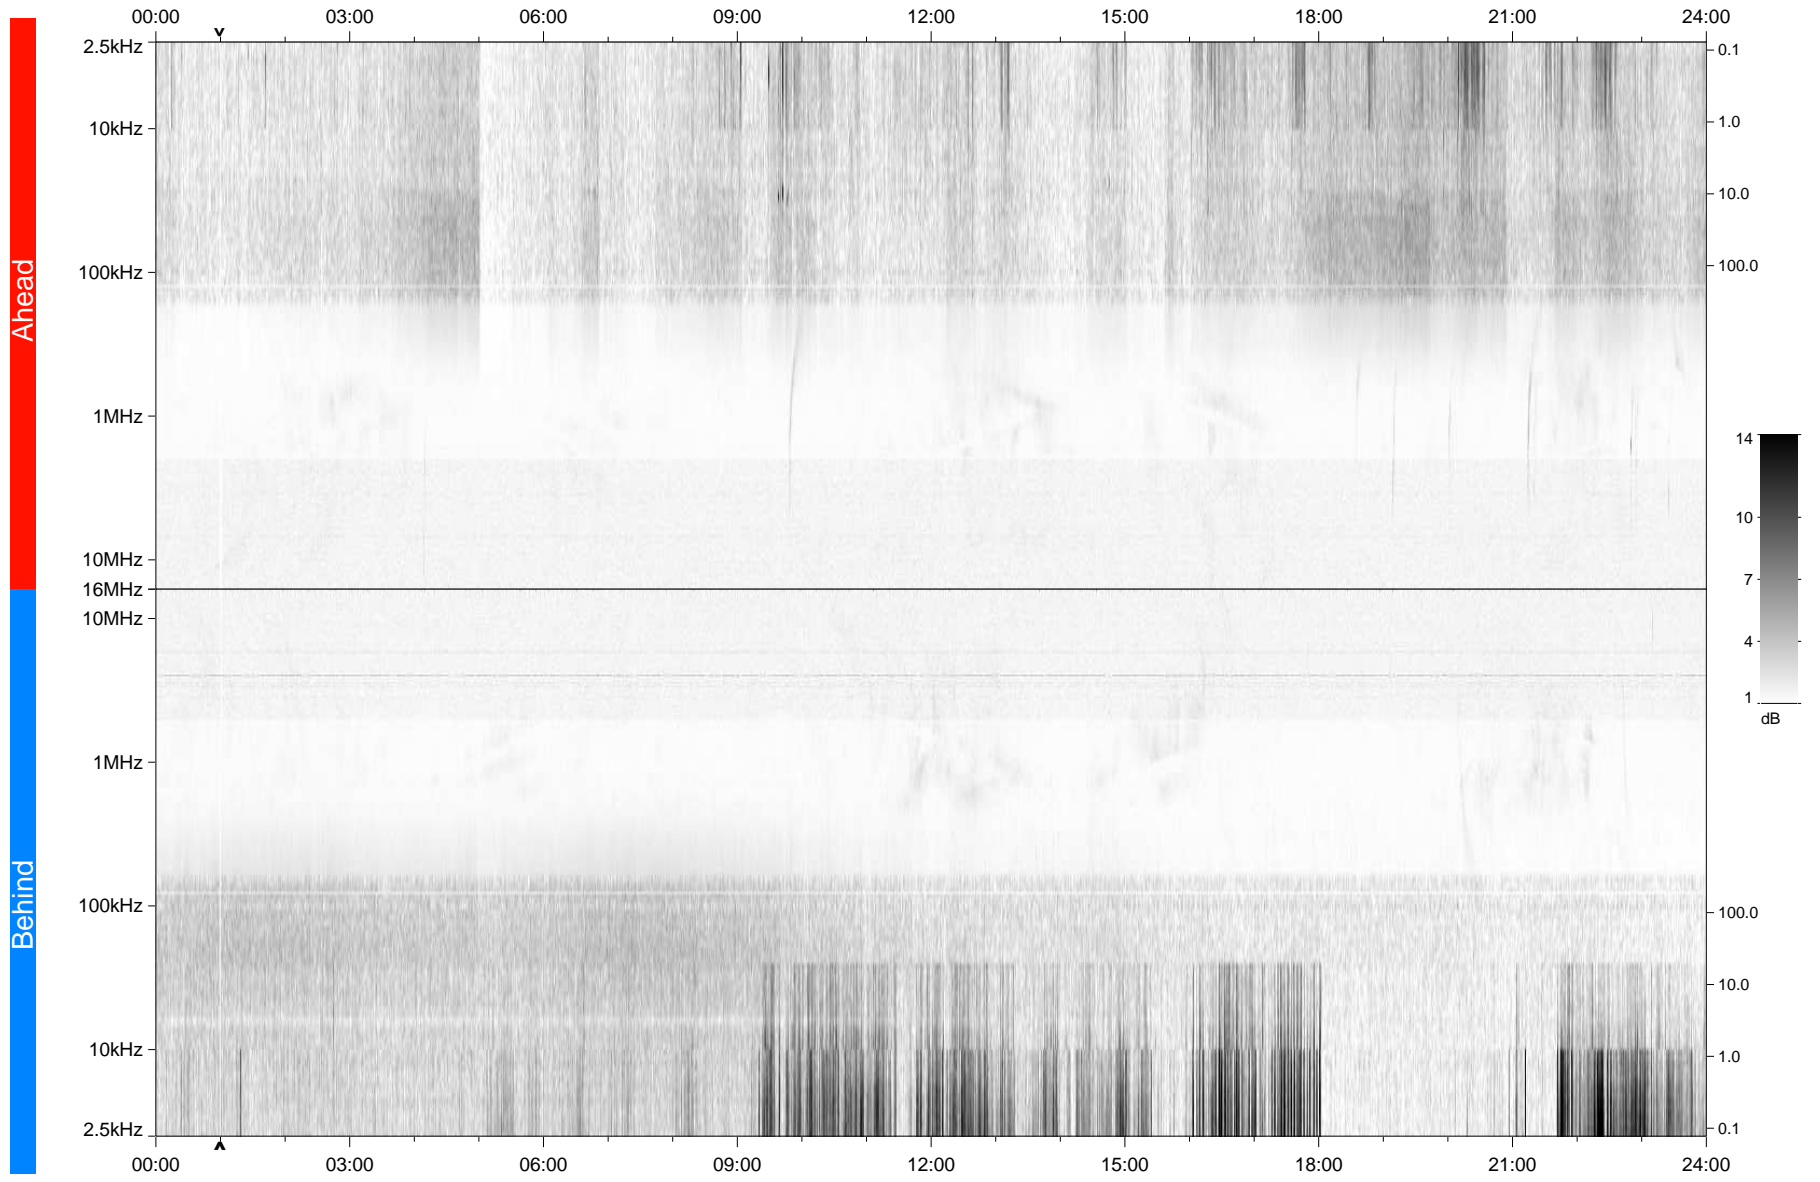

STEREO/WAVES Daily Summary - 19-Feb-2010 (DOY 050)

Ahead source file: swaves_ahead_2010_050_1_04.fin
Ahead PSE Angle: 65.2°

Behind PSE Angle: -71.2°
Behind source file: swaves_behind_2010_050_1_04.fin

Time (UTC)

file: stereo_swaves_daily-summary_gray_20100219_v04
made by: space.umn.edu on macOS with IDL 8.8.2 on 2022-10-16 03:27:01, with TLib V945 / dynspec V311